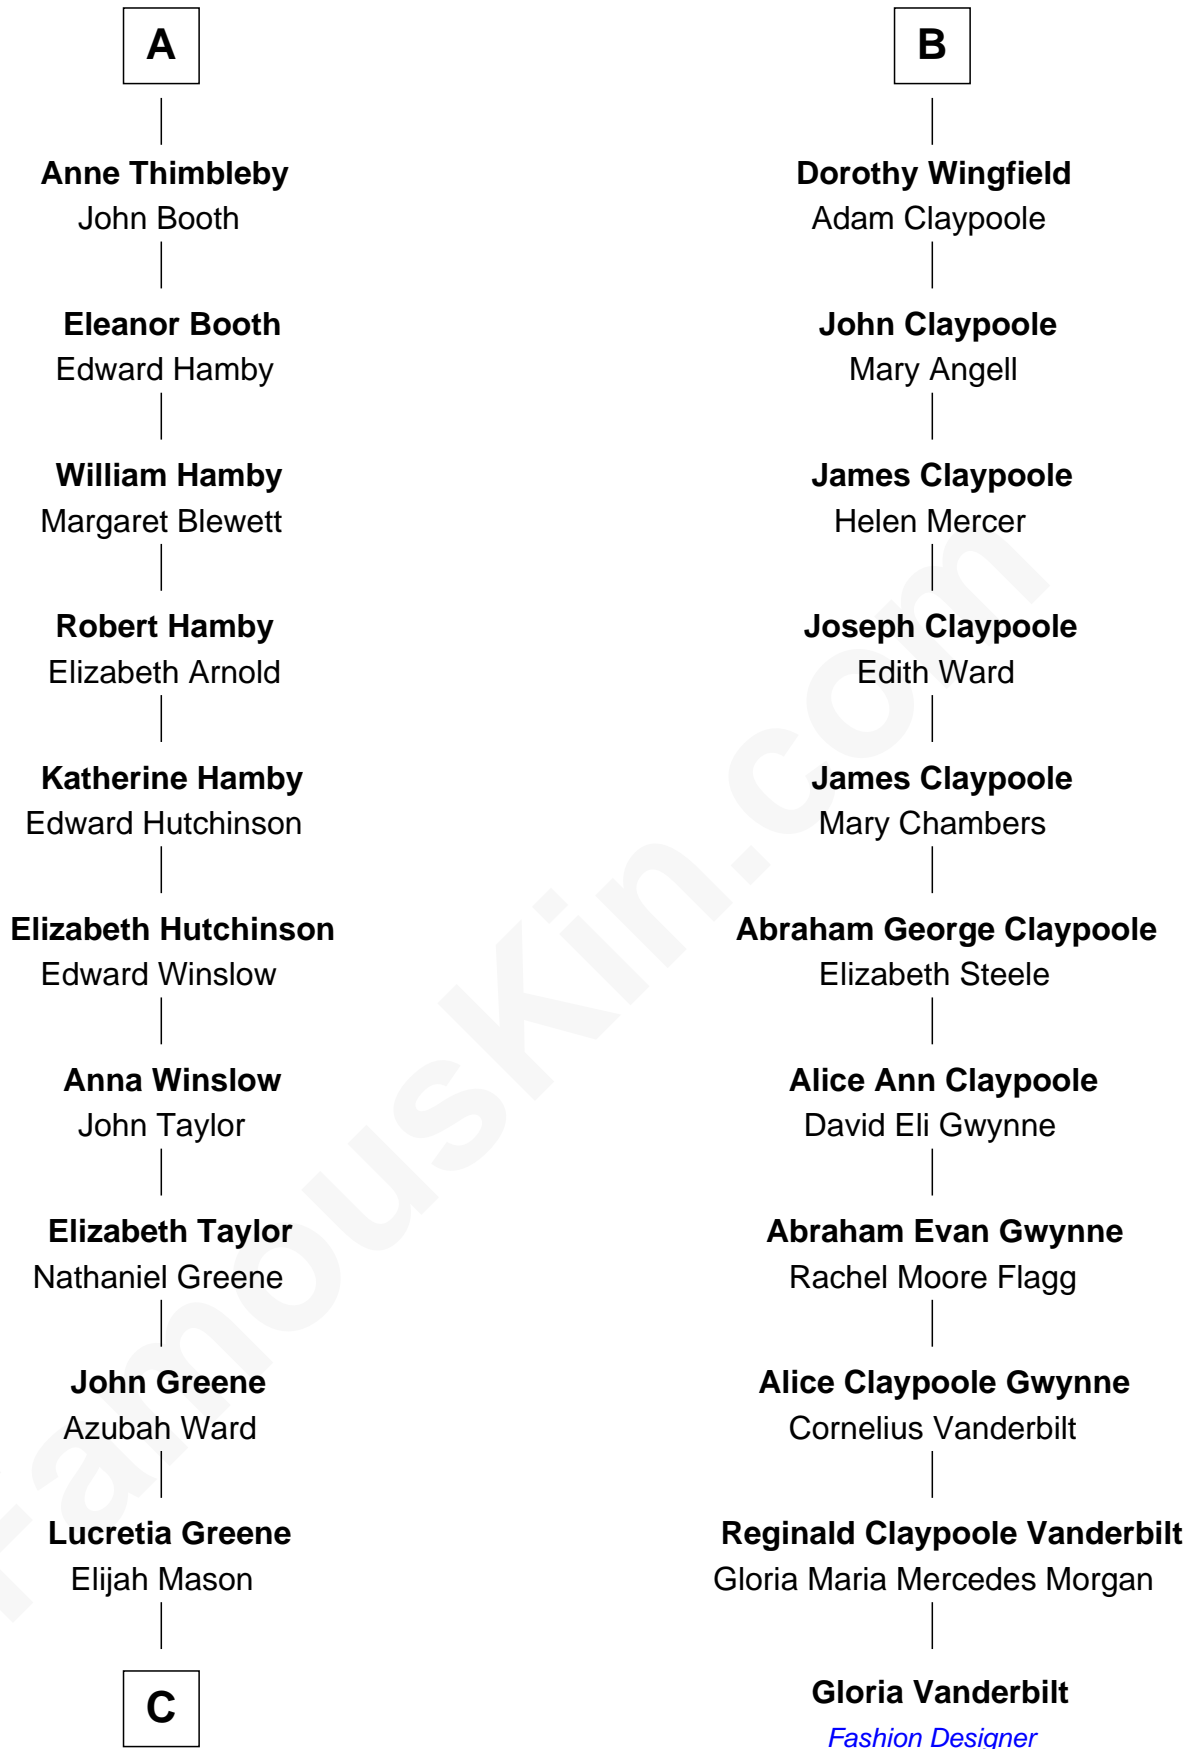

FamousKin.com

Relationship Chart of Lucretia (Rudolph) Garfield

First Lady of President James Garfield

17th cousin 1 time removed of

Gloria Vanderbilt

Fashion Designer

Bartholomew de Badlesmere

Margaret de Clare

Margery de Badlesmere

Sir William de Ros

Maud de Roos

John de Welles

Margery de Welles

Stephen le Scrope

Maude le Scrope

Sir Baldwin Freville

Elizabeth Rookes

Robert Wingfield

Margery Quarles

Robert Wingfield

Elizabeth Cecil

B

C

Arabella Greene Mason

Zebulon Rudolph

Lucretia (Rudolph) Garfield

First Lady of James Garfield

FamousKin.com