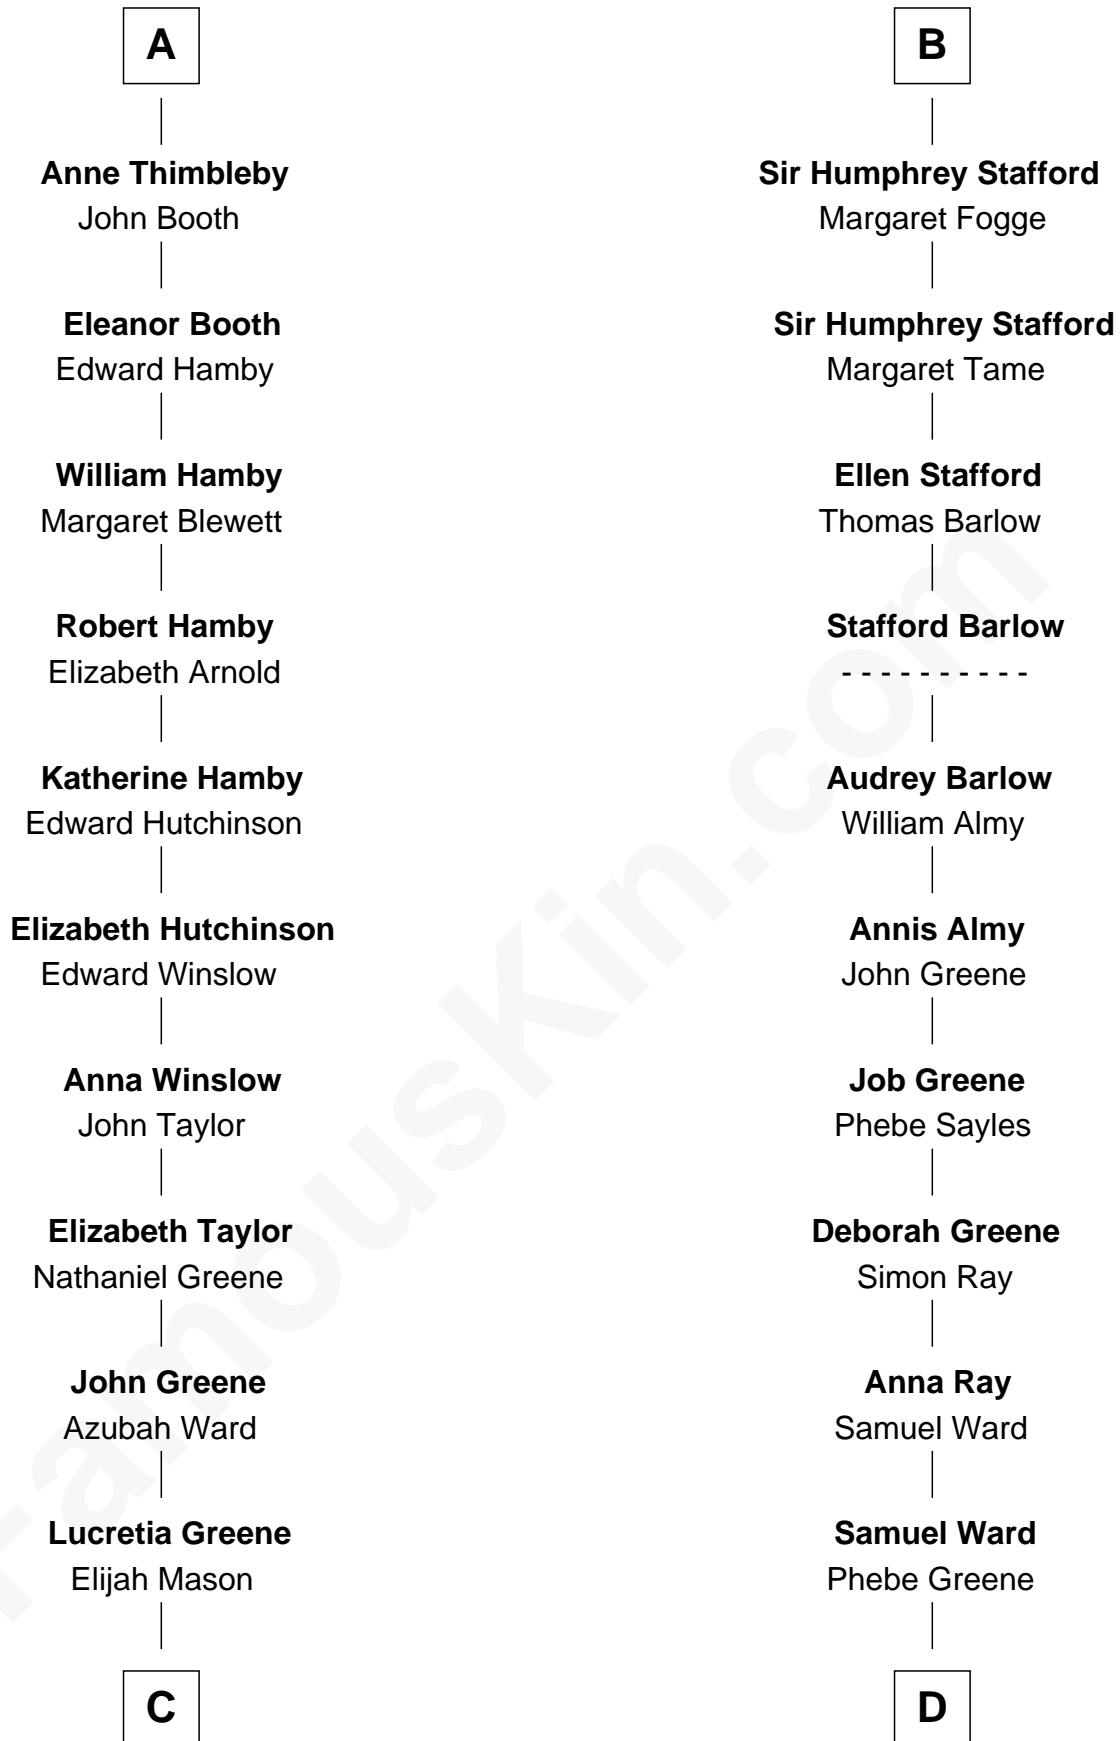

FamousKin.com
Relationship Chart of
Lucretia (Rudolph) Garfield

First Lady of President James Garfield

18th cousin of

Julia (Ward) Howe

Author of "The Battle Hymn of the Republic"

C

Arabella Greene Mason

Zebulon Rudolph

Lucretia (Rudolph) Garfield

First Lady of James Garfield

D

Samuel Ward

Julia Rush Cutler

Julia (Ward) Howe

American Poet

FamousKin.com