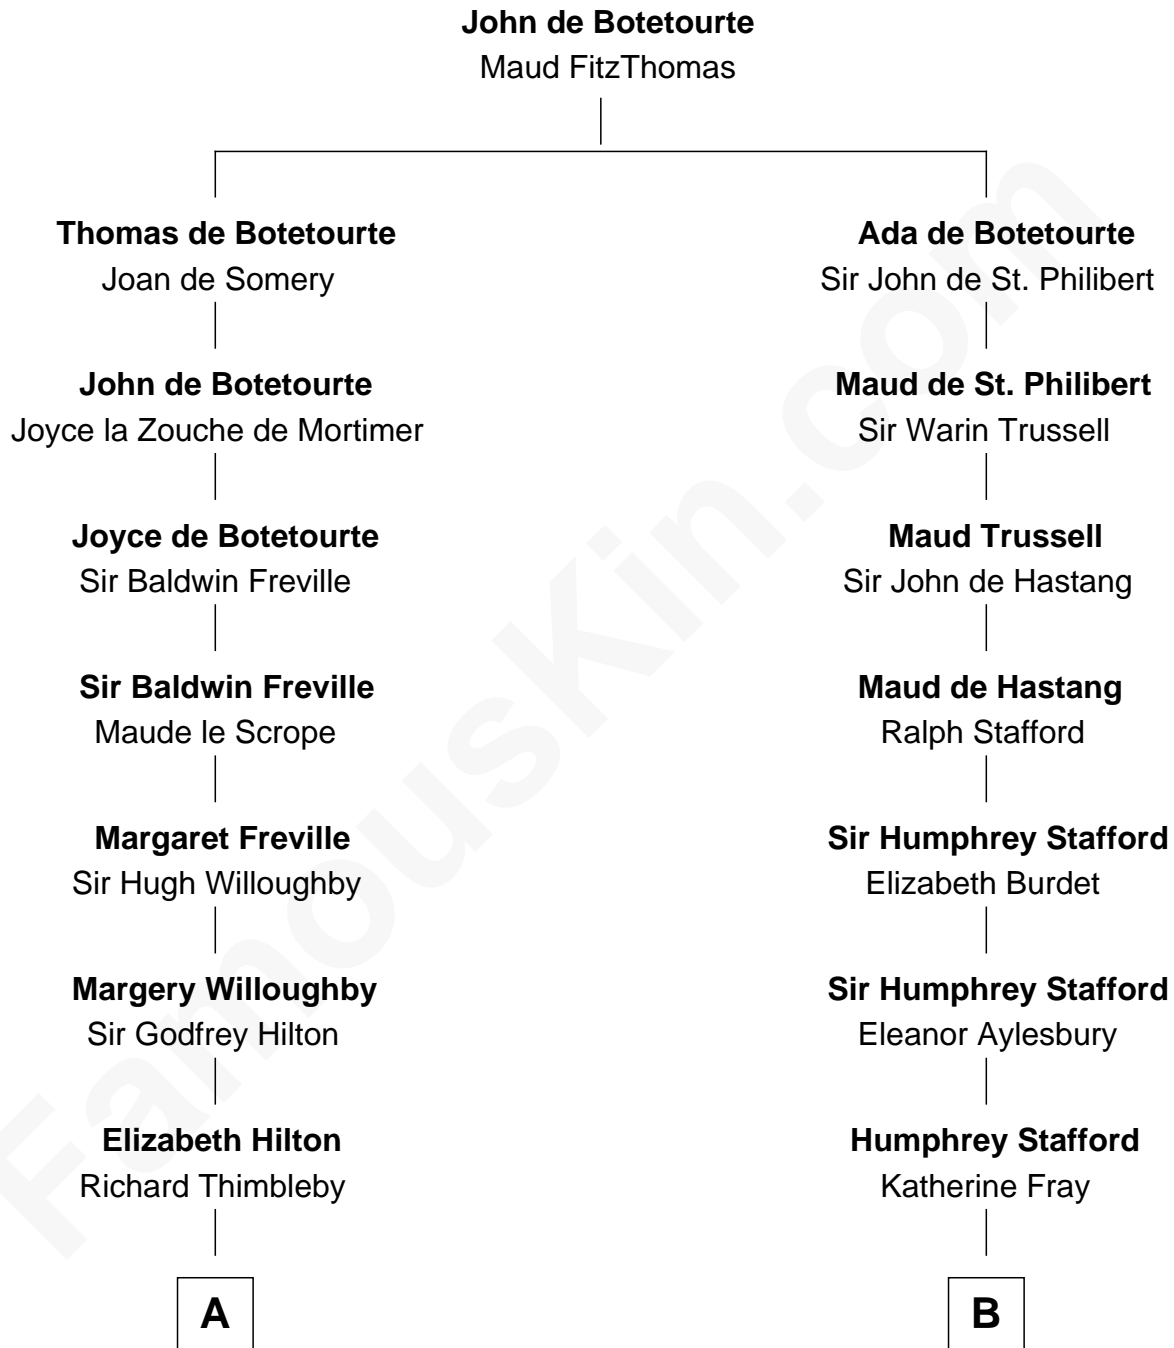

FamousKin.com
Relationship Chart of
Lucretia (Rudolph) Garfield

First Lady of President James Garfield

18th cousin of

Julia (Ward) Howe

Author of "The Battle Hymn of the Republic"

C

Arabella Greene Mason

Zebulon Rudolph

Lucretia (Rudolph) Garfield

First Lady of James Garfield

D

Samuel Ward

Julia Rush Cutler

Julia (Ward) Howe

American Poet

FamousKin.com