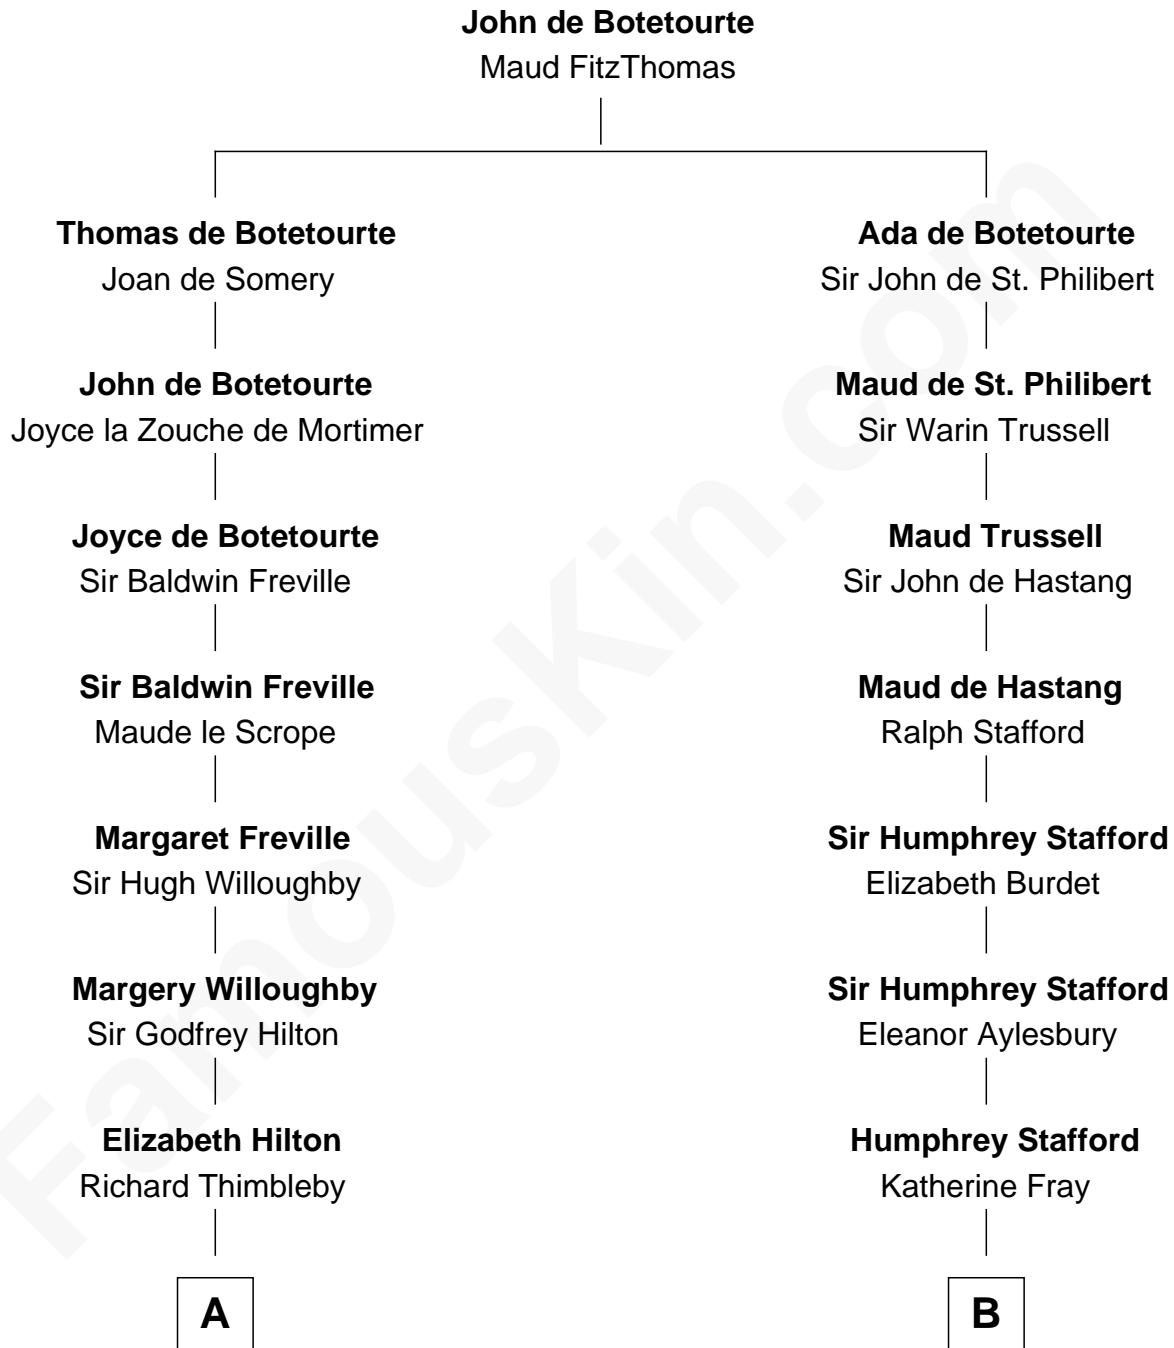

FamousKin.com
Relationship Chart of
Lucretia (Rudolph) Garfield

First Lady of President James Garfield

15th cousin 3 times removed of

William Greene

2nd Governor of Rhode Island

C

Arabella Greene Mason

Zebulon Rudolph

Lucretia (Rudolph) Garfield

First Lady of James Garfield

FamousKin.com