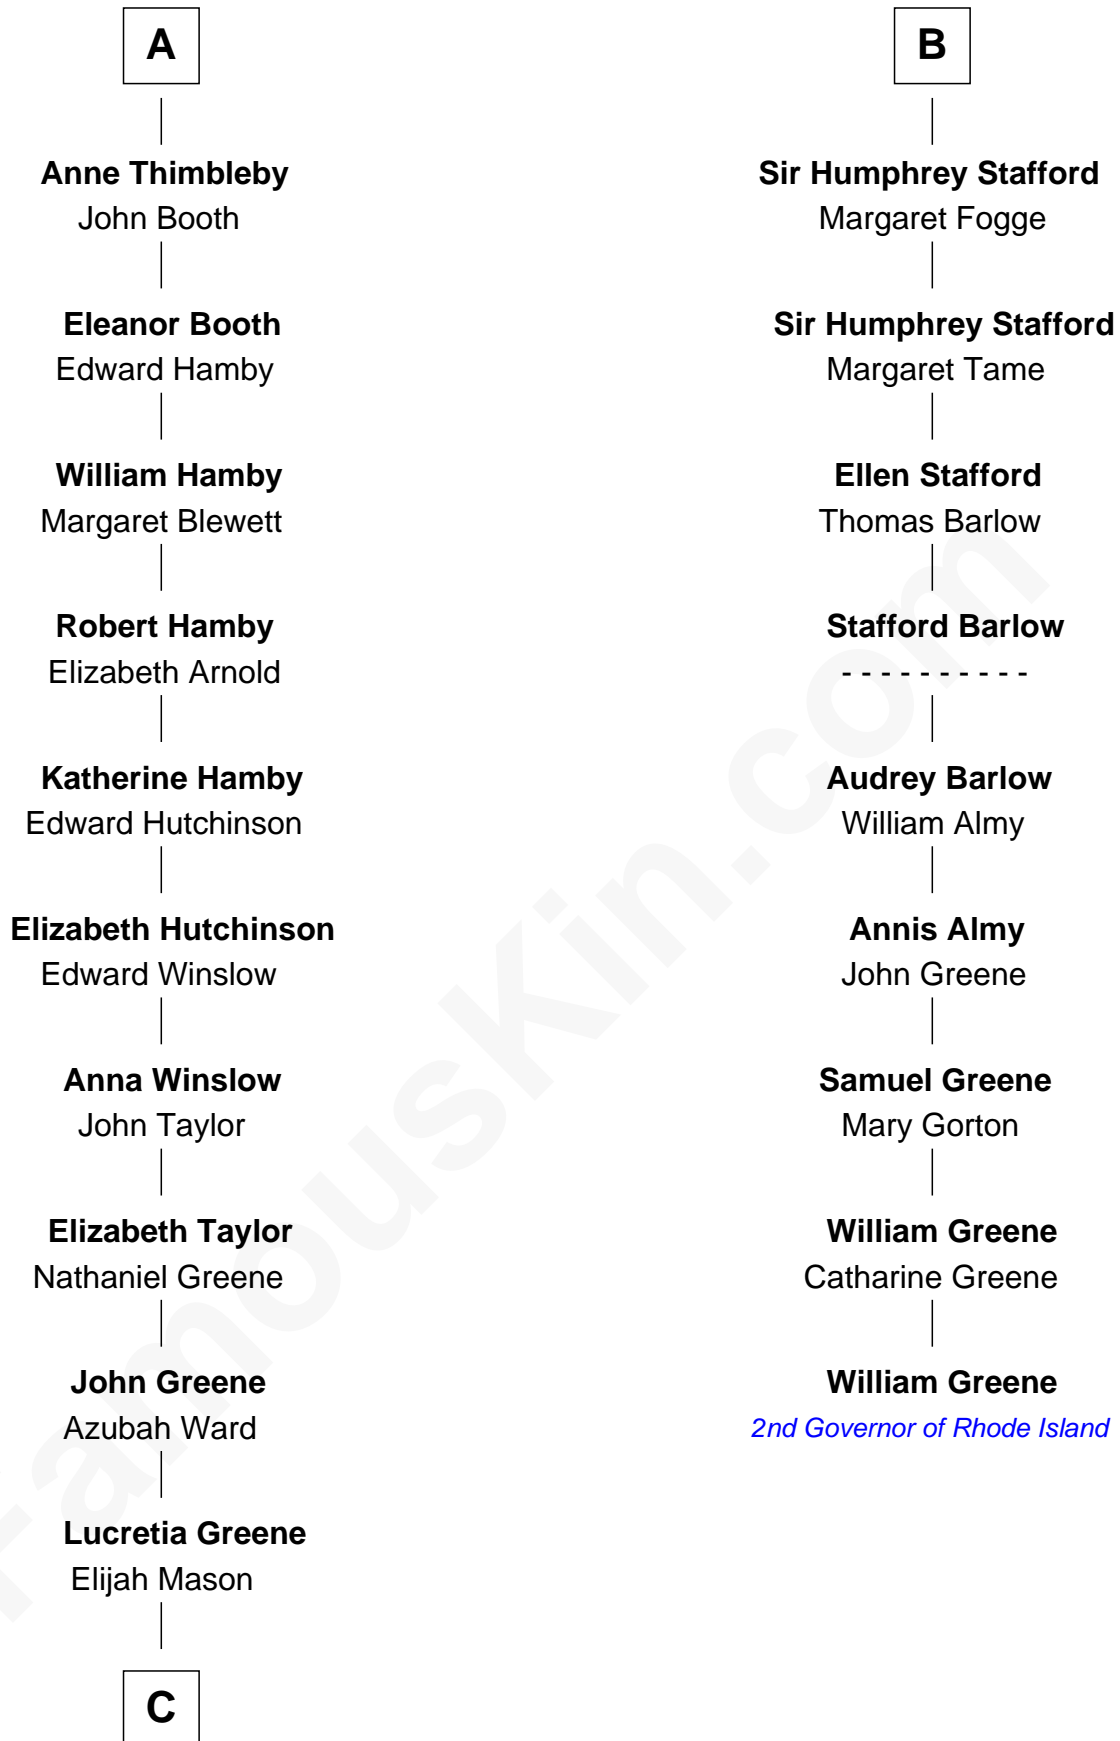

FamousKin.com
Relationship Chart of
Lucretia (Rudolph) Garfield

First Lady of President James Garfield

15th cousin 3 times removed of

William Greene

2nd Governor of Rhode Island

C

Arabella Greene Mason

Zebulon Rudolph

Lucretia (Rudolph) Garfield

First Lady of James Garfield

FamousKin.com