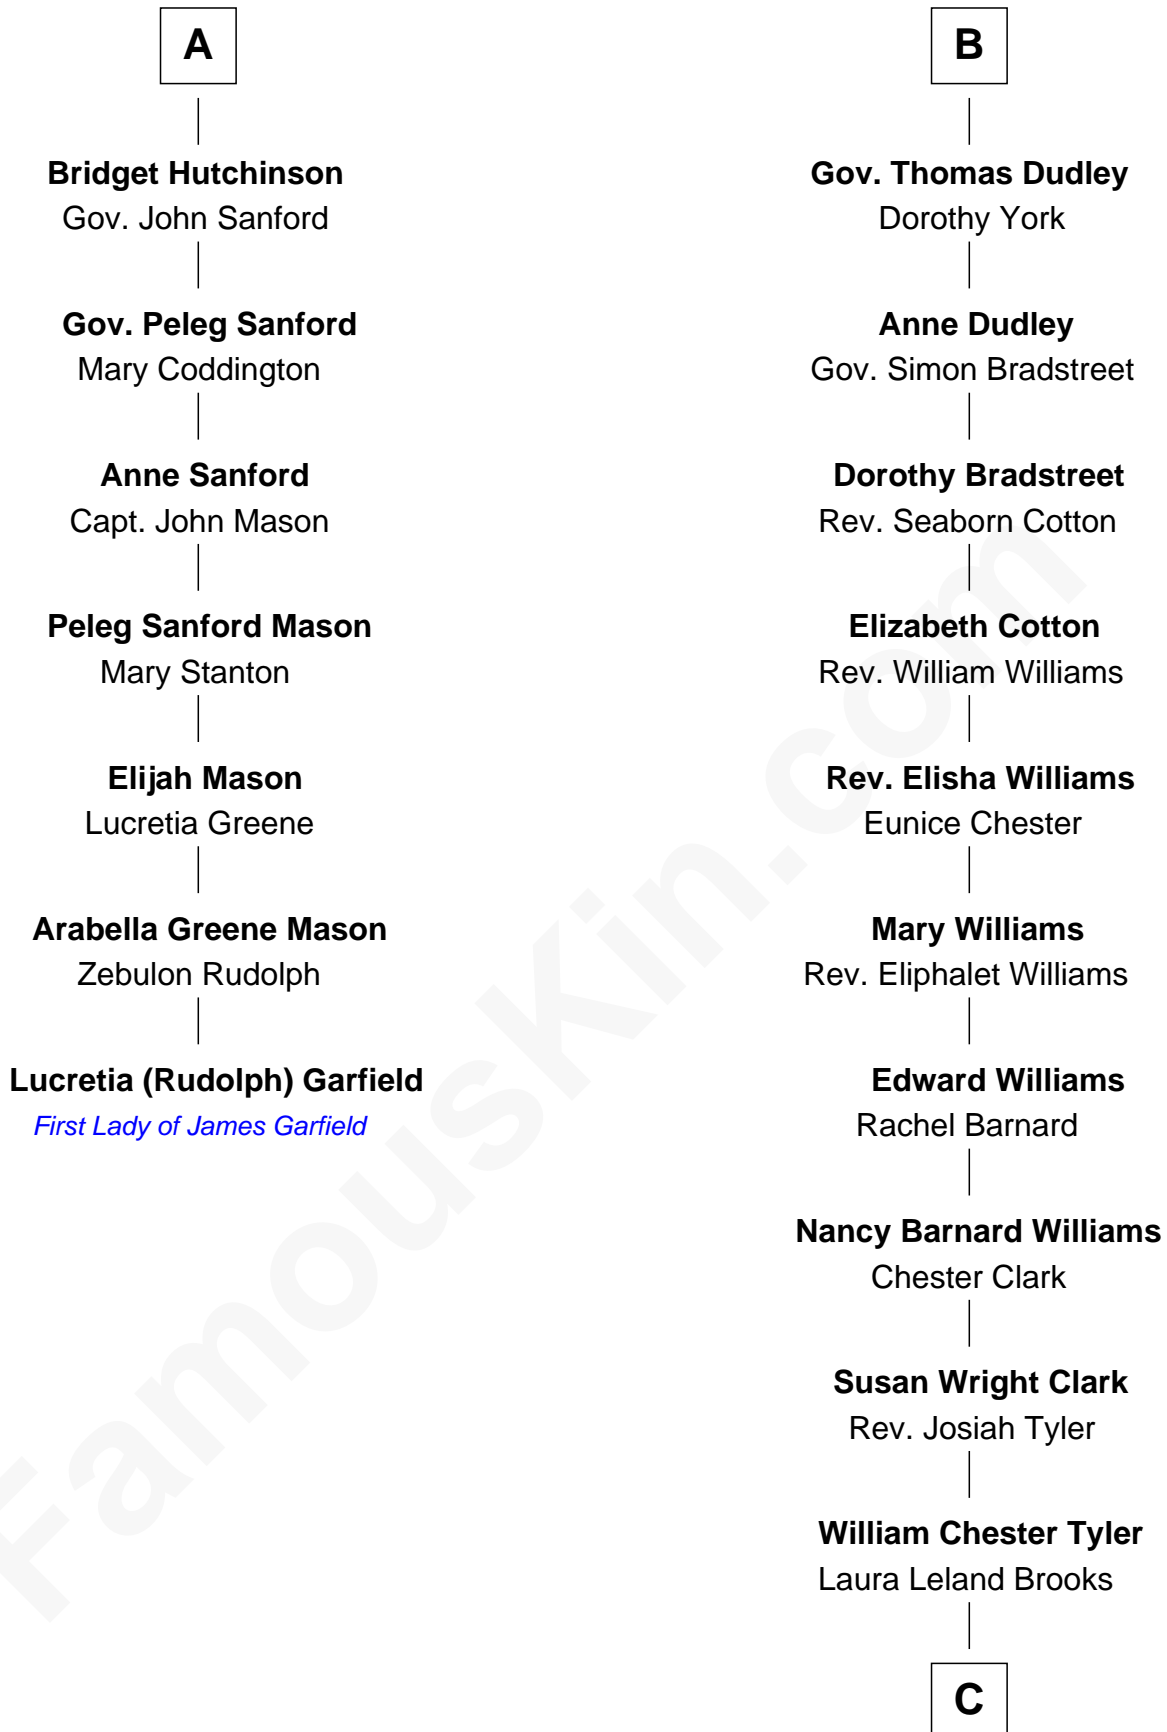

FamousKin.com

Relationship Chart of Lucretia (Rudolph) Garfield

First Lady of President James Garfield

13th cousin 7 times removed of

Kate Upton

Sports Illustrated Swimsuit Cover Model

C

—
Margaret Hastings Tyler

Charles Henry Vial

—
Elizabeth Brooks Vial

Stephen Edward Upton

—
Jefferson Matthew Upton

Shelley Fawn Davis

—
Kate Upton

Model and Actress