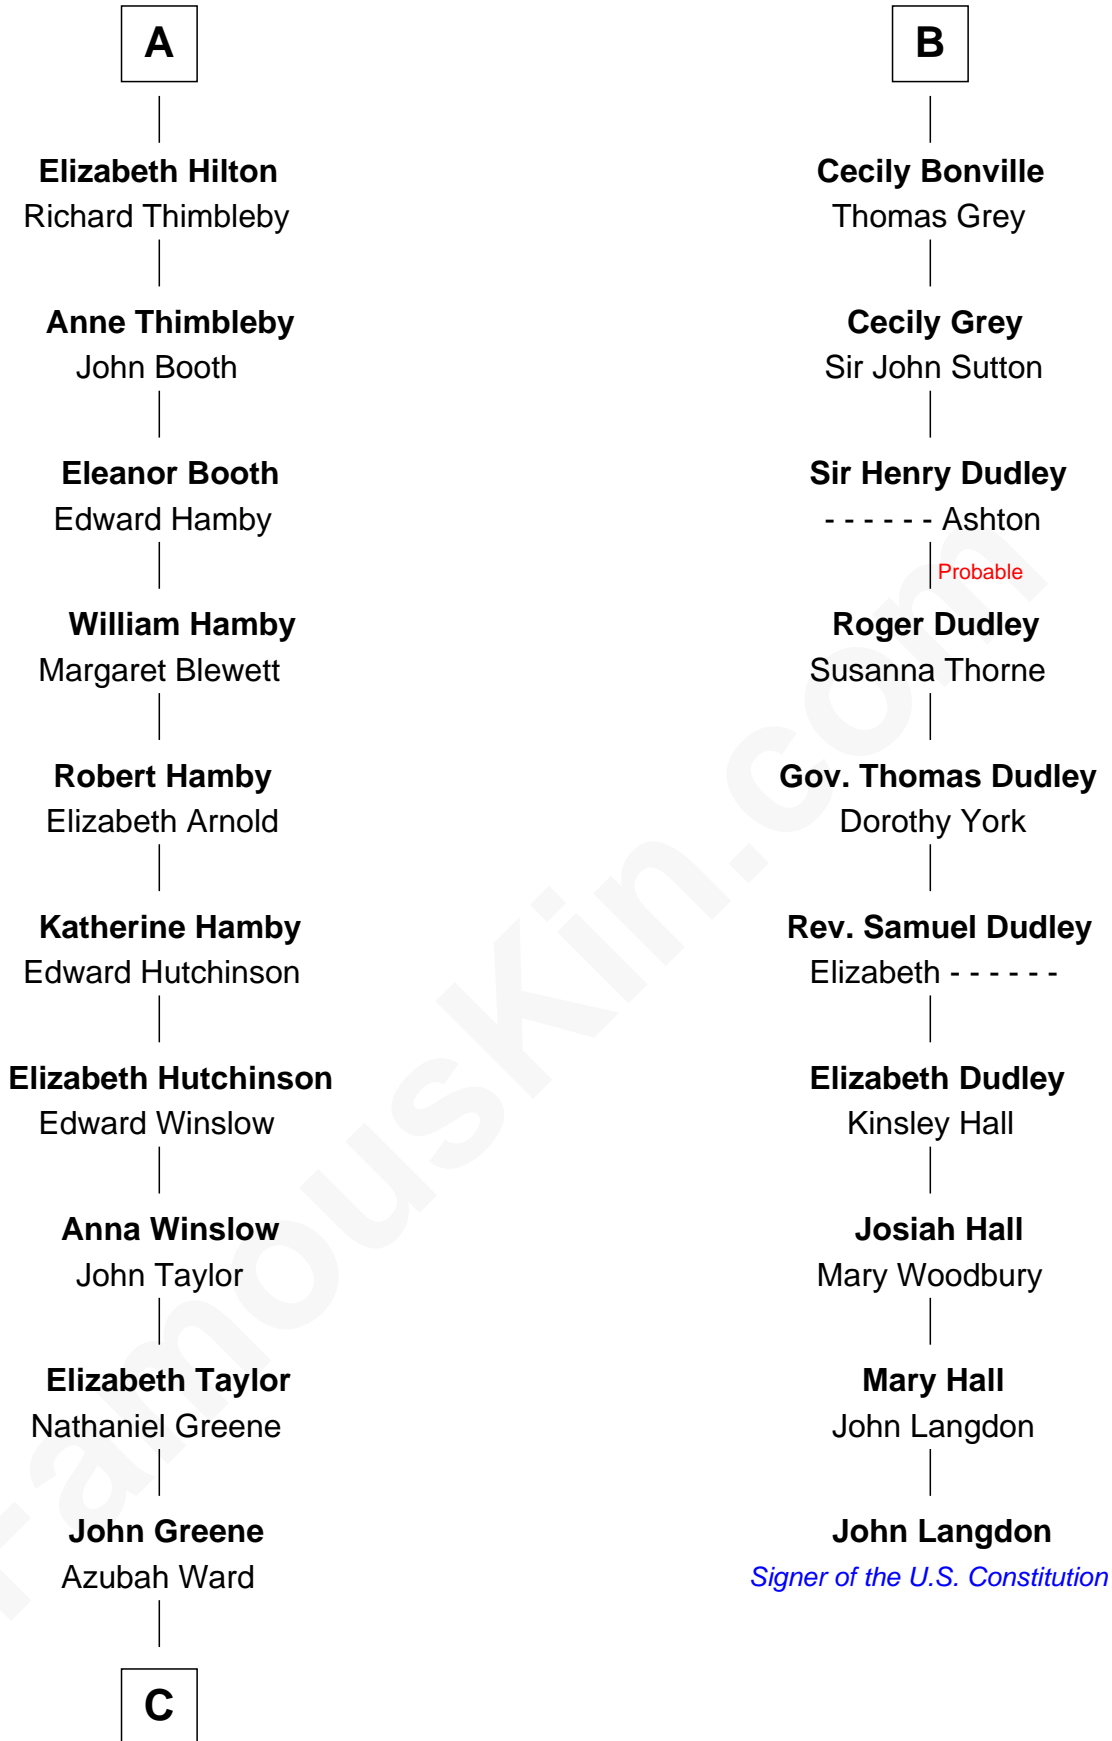

## Relationship Chart of Lucretia (Rudolph) Garfield

*First Lady of President James Garfield*

16th cousin 3 times removed of

**John Langdon**

*Signer of the U.S. Constitution*

**Sir Robert de Ros**

Isabel de Aubeney

**C**

—  
**Lucretia Greene**

Elijah Mason

—  
**Arabella Greene Mason**

Zebulon Rudolph

—  
**Lucretia (Rudolph) Garfield**

*First Lady of James Garfield*

FamousKin.com