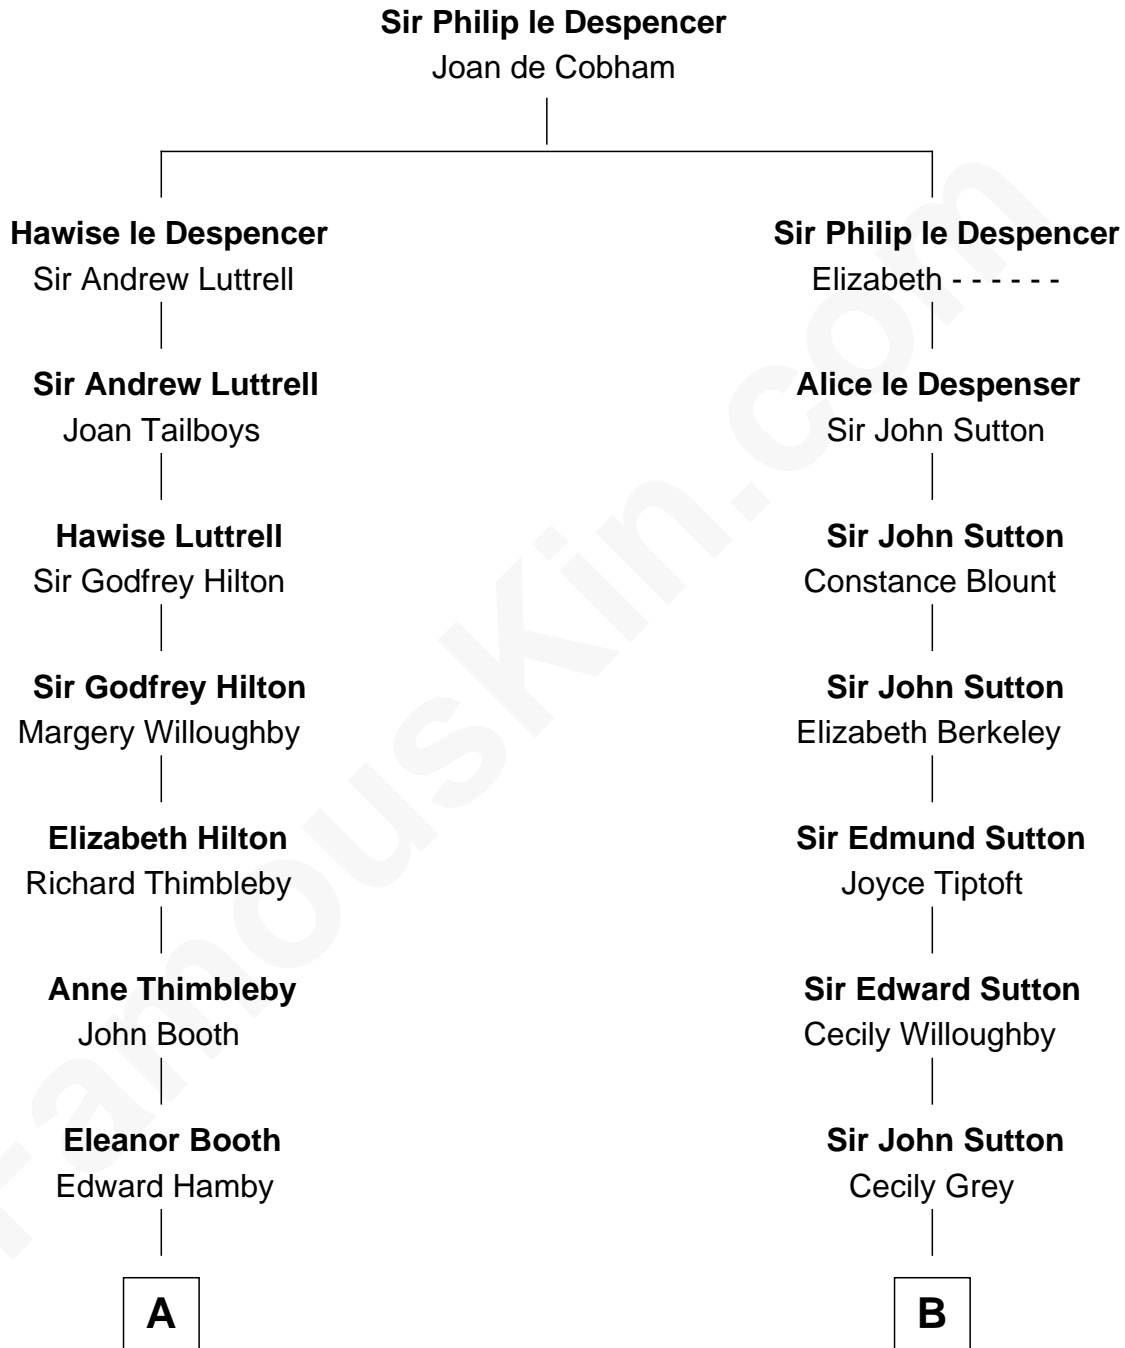

FamousKin.com
Relationship Chart of
Lucretia (Rudolph) Garfield
First Lady of President James Garfield

16th cousin 2 times removed of

Louis Auchincloss
Author

C

Joseph Howland Auchincloss

Priscilla Dixon Stanton

Louis Auchincloss

Author

FamousKin.com