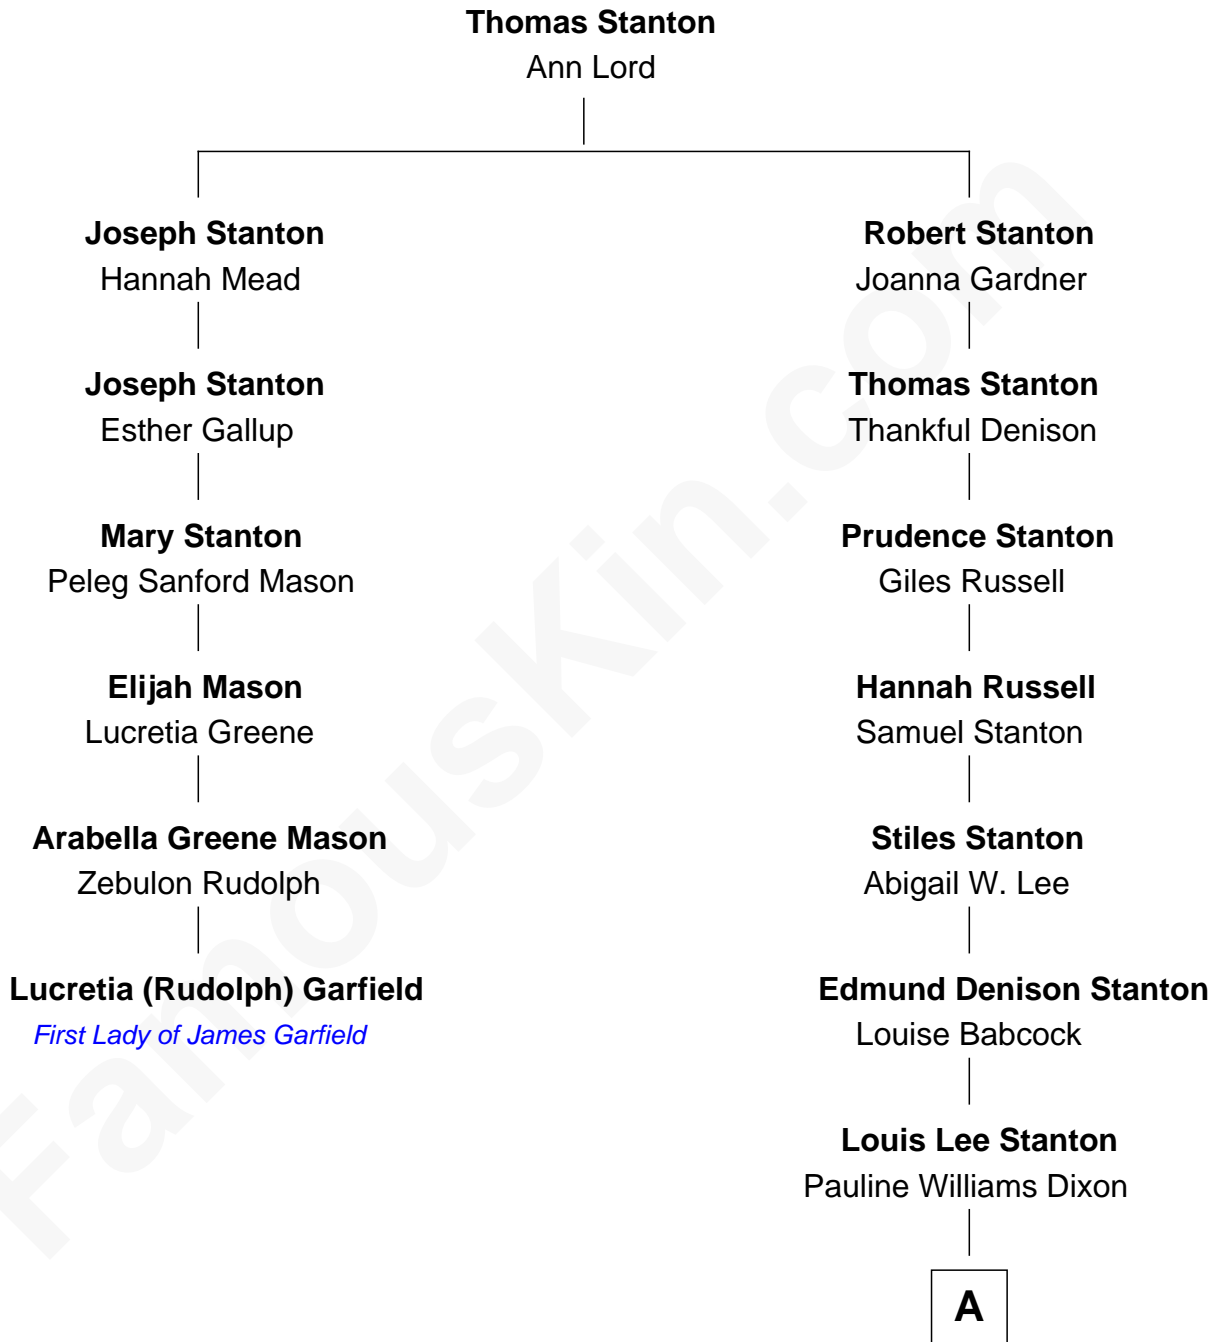

FamousKin.com
Relationship Chart of
Lucretia (Rudolph) Garfield
First Lady of President James Garfield

5th cousin 3 times removed of

Louis Auchincloss
Author

A

Priscilla Dixon Stanton
Joseph Howland Auchincloss

Louis Auchincloss
Author

FamousKin.com