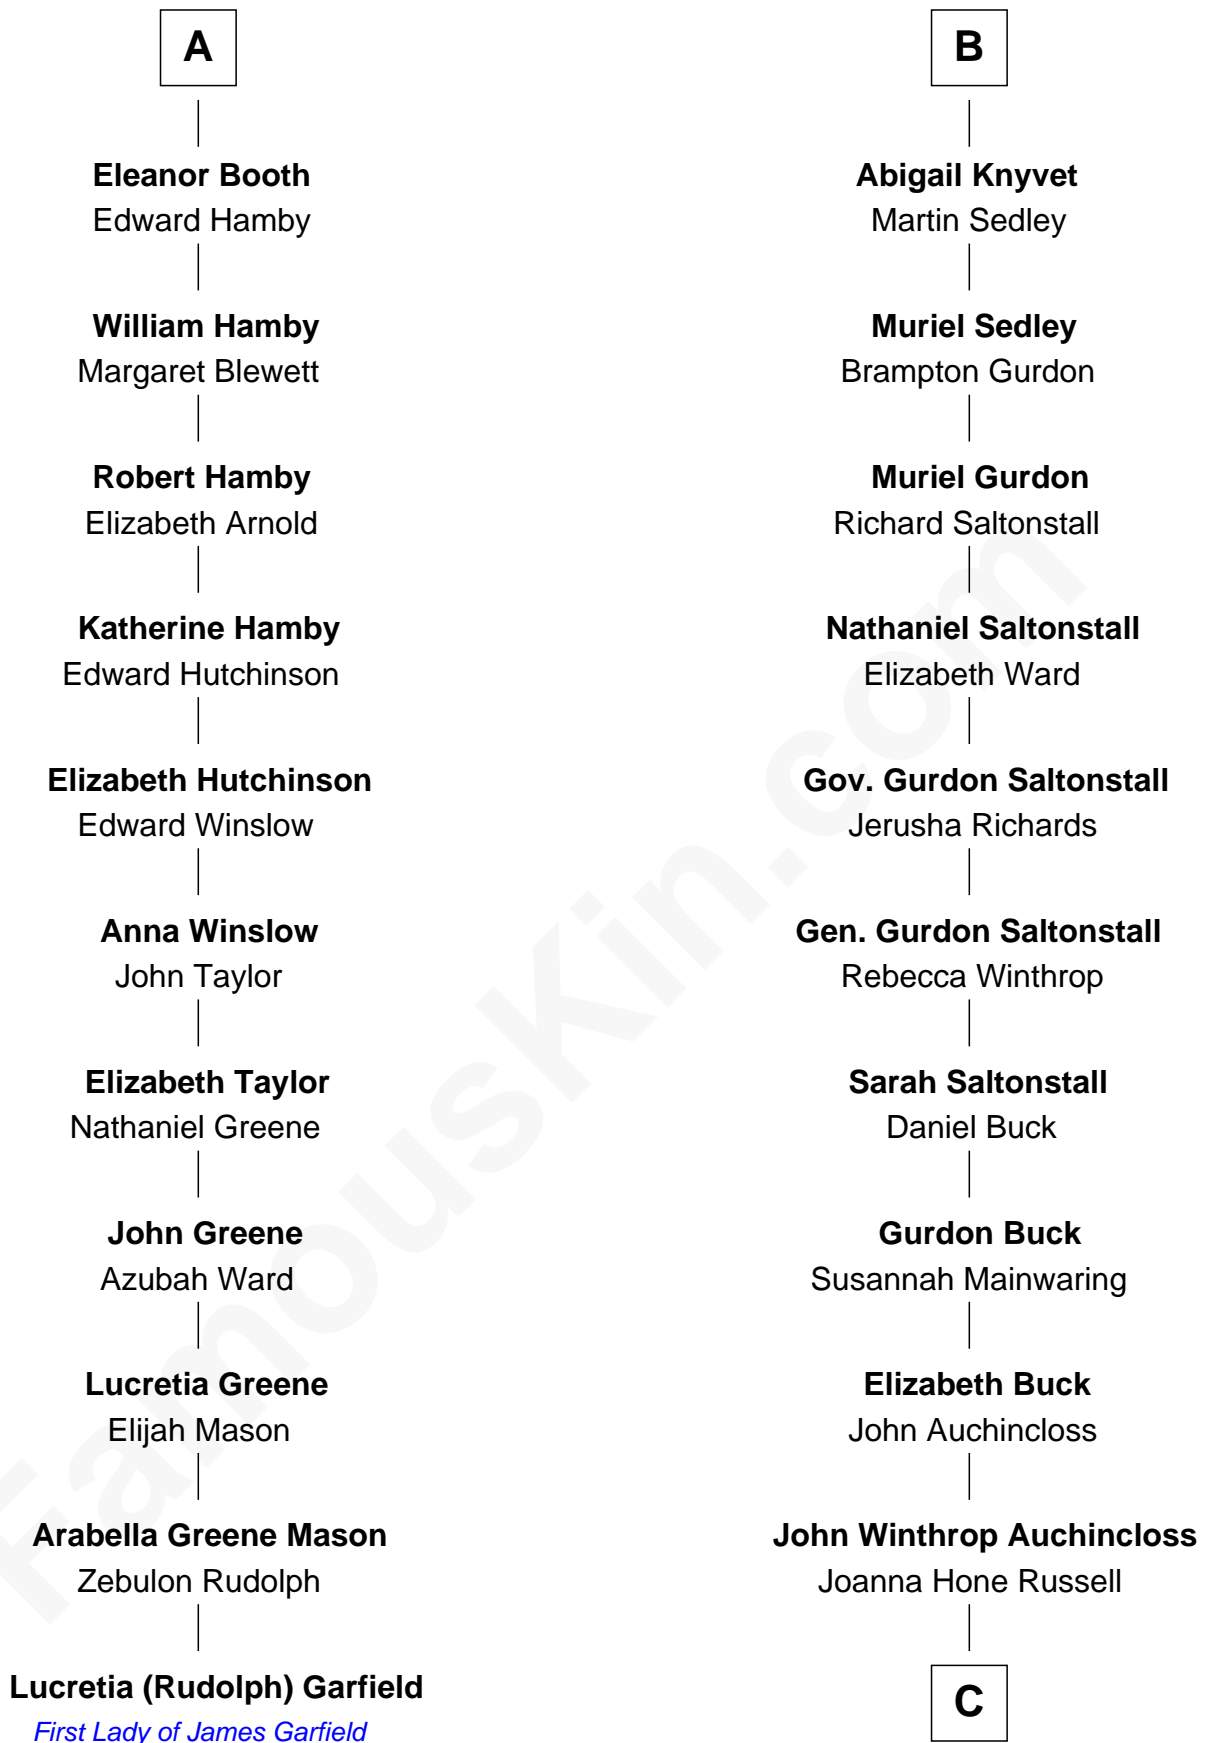

**FamousKin.com**  
**Relationship Chart of**  
**Lucretia (Rudolph) Garfield**  
*First Lady of President James Garfield*

17th cousin 1 time removed of

**Louis Auchincloss**  
*Author*

**C**

|  
**Joseph Howland Auchincloss**

Priscilla Dixon Stanton

|  
**Louis Auchincloss**

*Author*

FamousKin.com