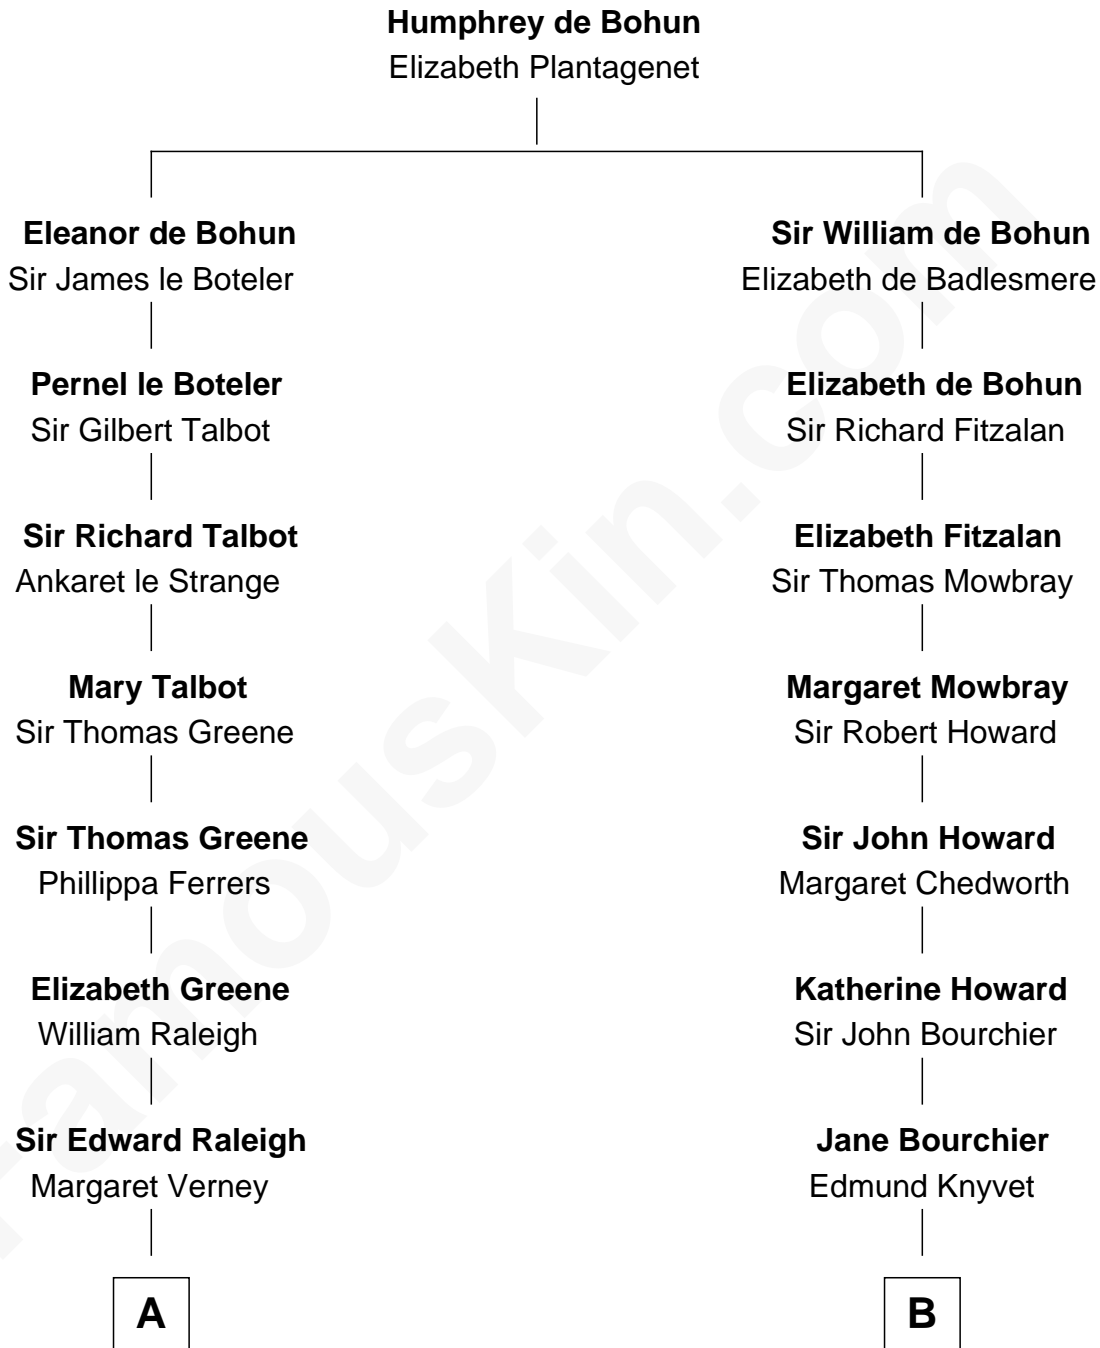

**FamousKin.com**  
**Relationship Chart of**  
**Lucretia (Rudolph) Garfield**  
*First Lady of President James Garfield*

18th cousin 1 time removed of

**Louis Auchincloss**  
*Author*

FamousKin.com