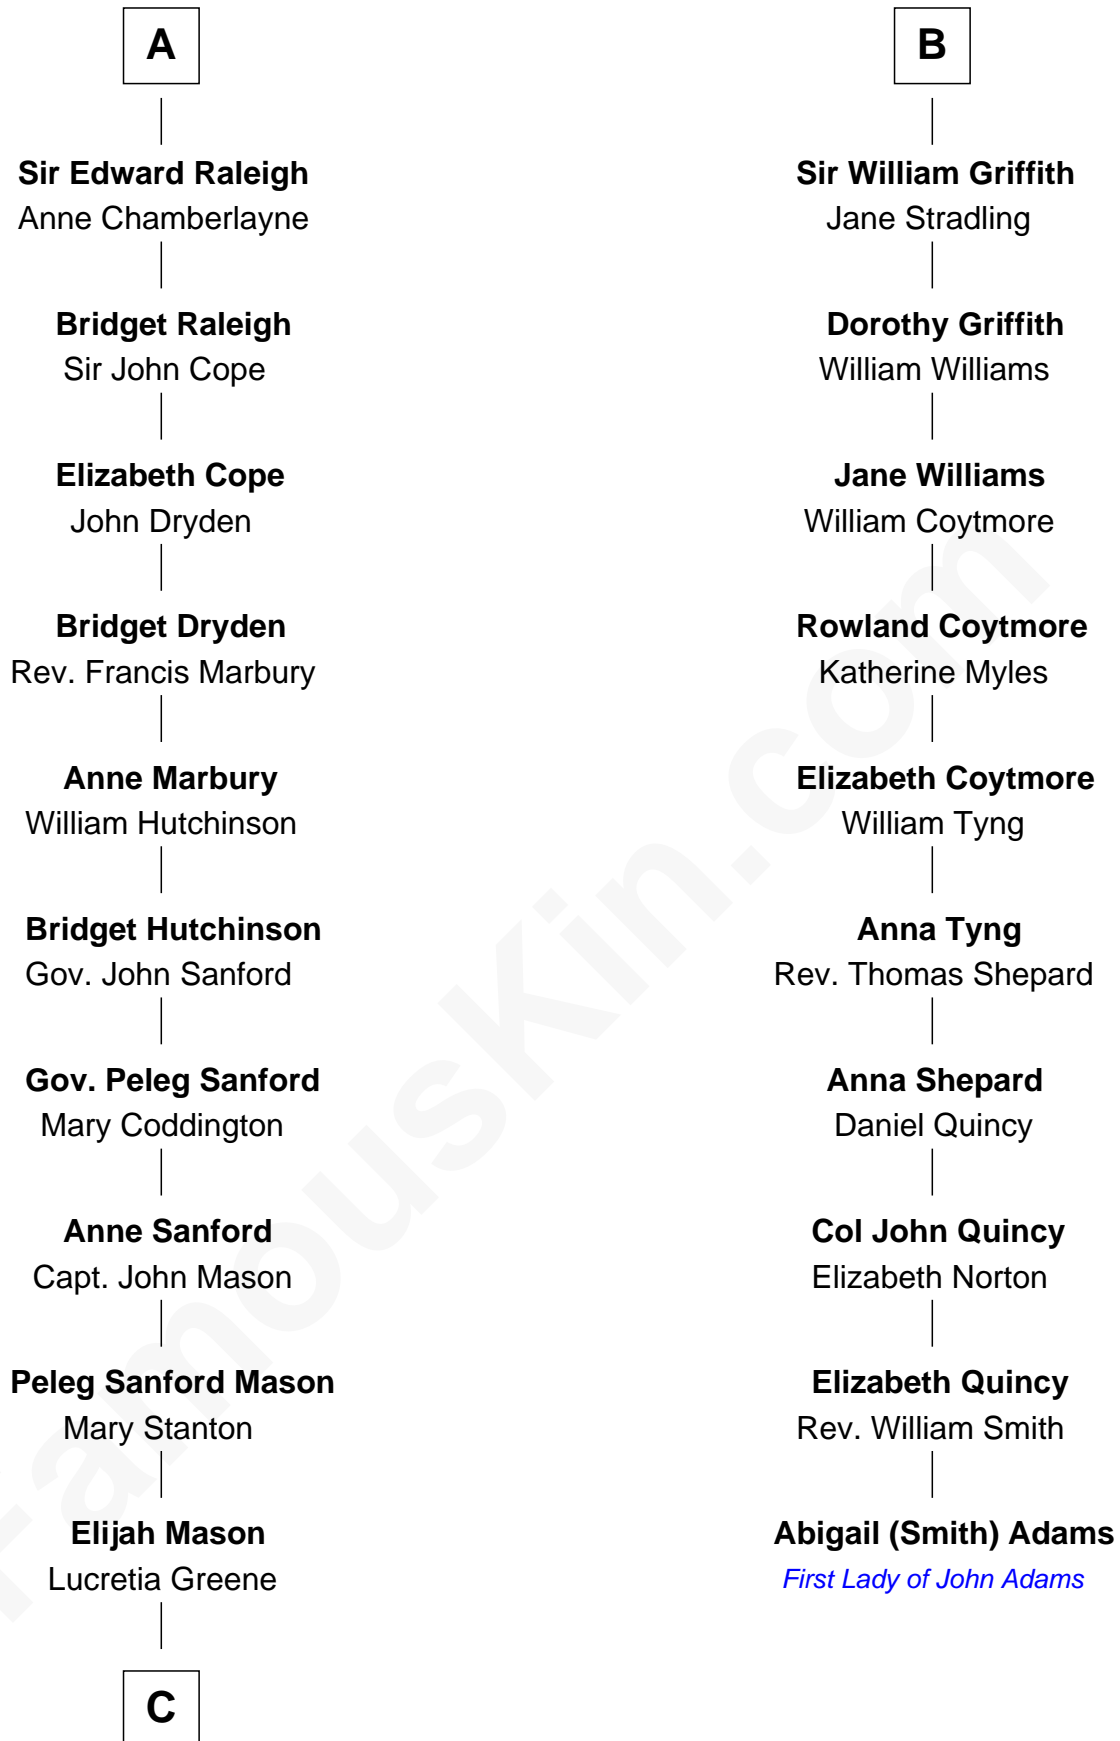

FamousKin.com
Relationship Chart of
Lucretia (Rudolph) Garfield

First Lady of President James Garfield

16th cousin 2 times removed of

Abigail (Smith) Adams

First Lady of President John Adams

Isabella de Beauchamp

with husband
Sir Hugh le Despencer

with husband
Sir Patrick de Chaworth

C

Arabella Greene Mason

Zebulon Rudolph

Lucretia (Rudolph) Garfield

First Lady of James Garfield

FamousKin.com