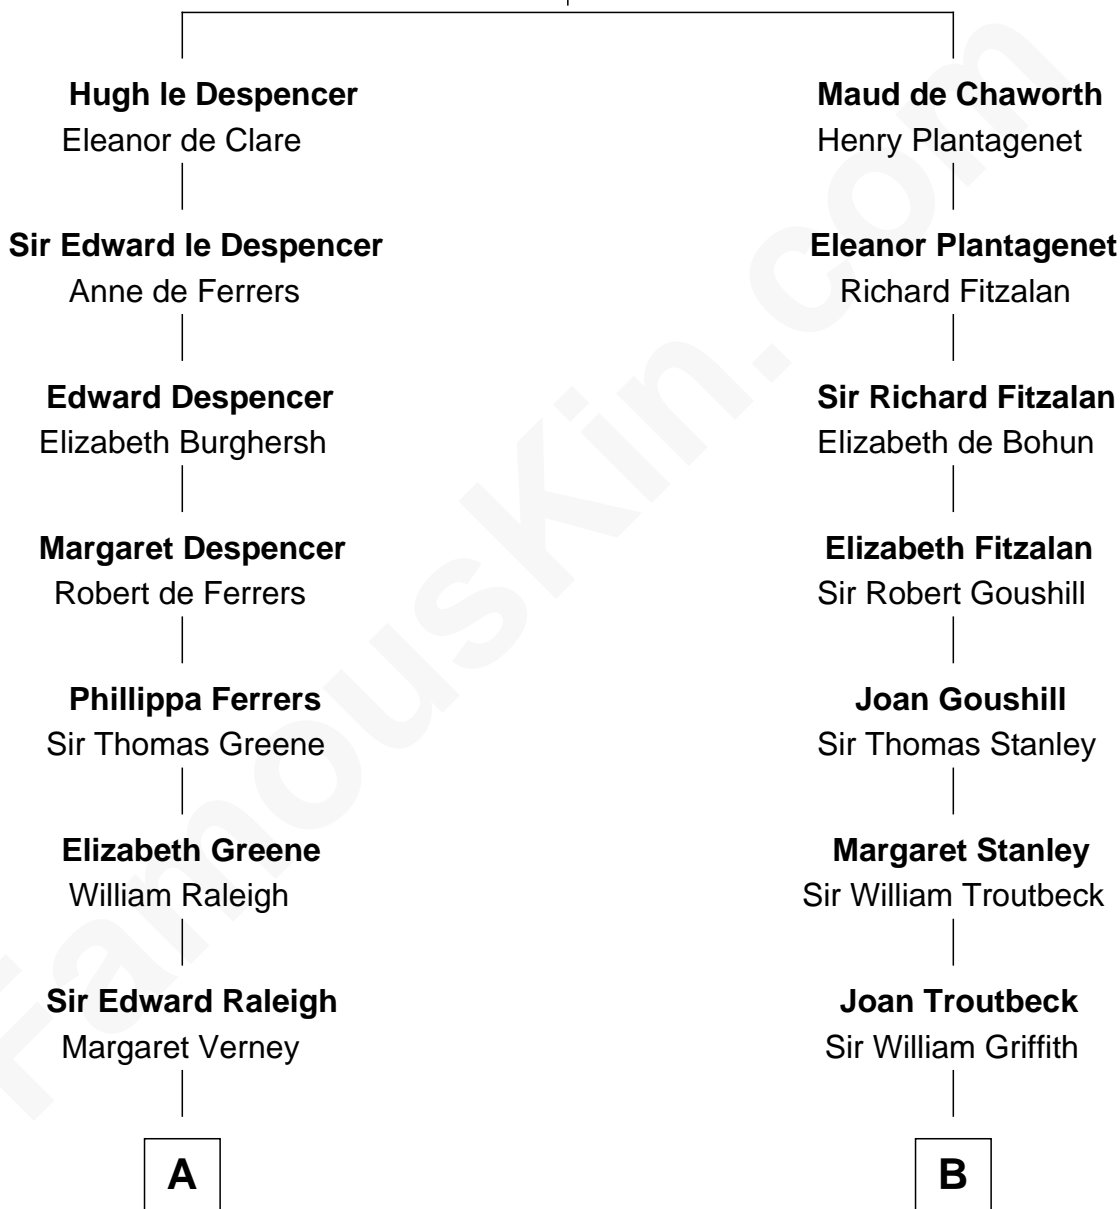

FamousKin.com
Relationship Chart of
Lucretia (Rudolph) Garfield

First Lady of President James Garfield

16th cousin 2 times removed of

Abigail (Smith) Adams

First Lady of President John Adams

Isabella de Beauchamp

with husband
Sir Hugh le Despencer

with husband
Sir Patrick de Chaworth

C

Arabella Greene Mason

Zebulon Rudolph

Lucretia (Rudolph) Garfield

First Lady of James Garfield

FamousKin.com