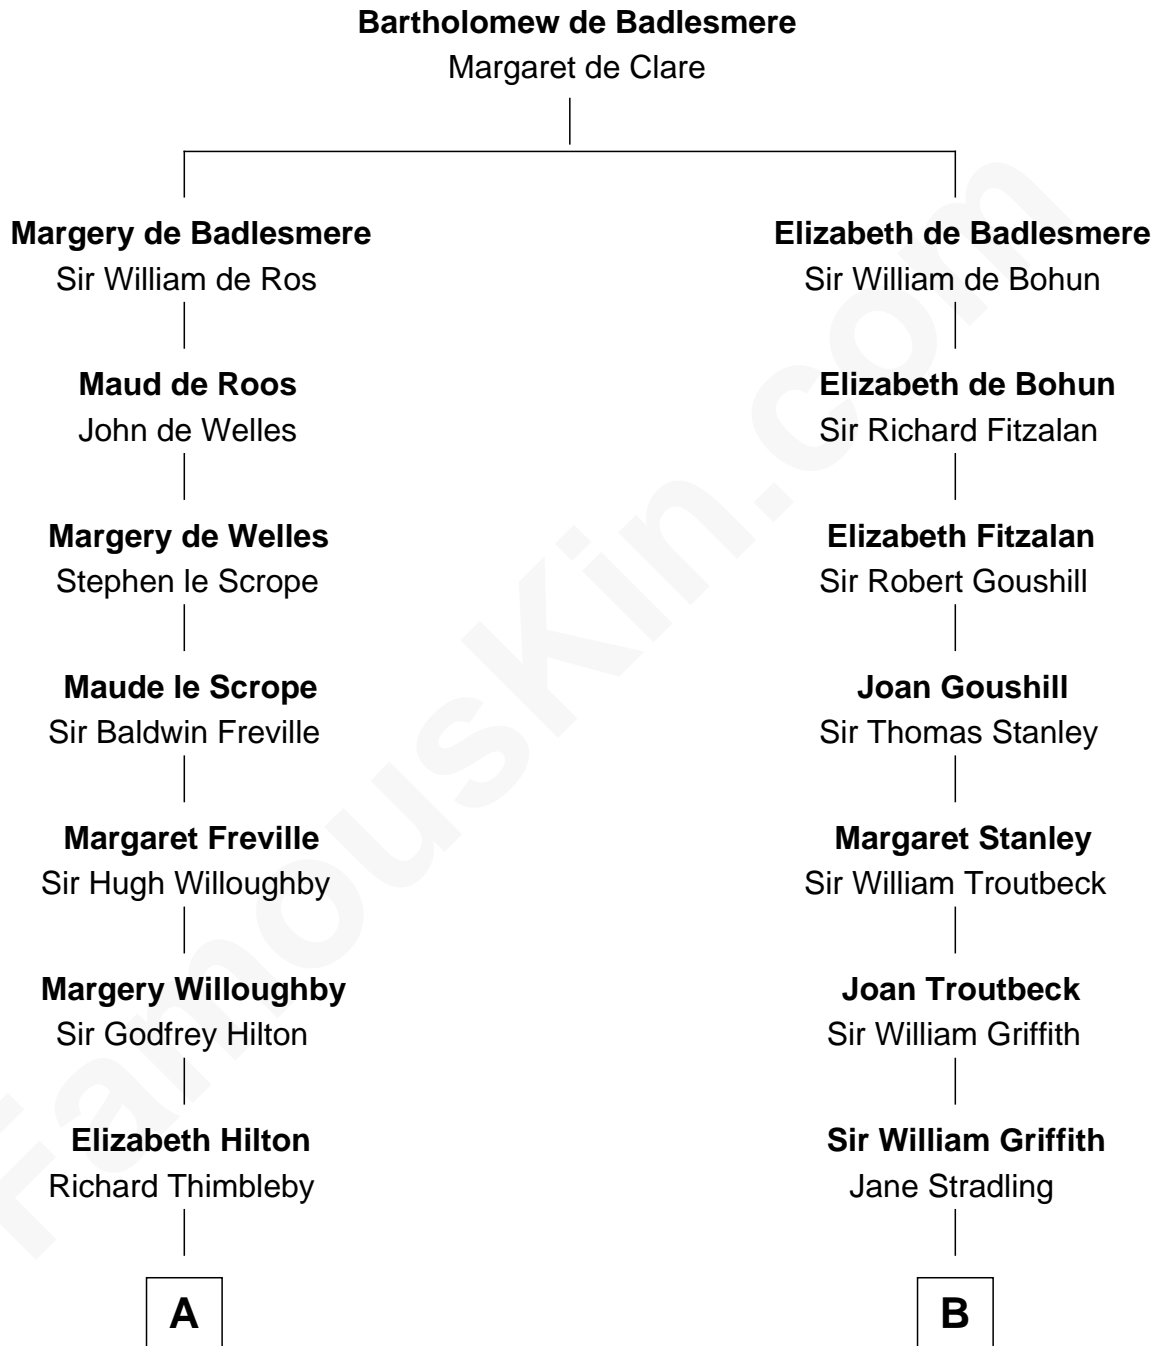

FamousKin.com

Relationship Chart of Lucretia (Rudolph) Garfield

First Lady of President James Garfield

15th cousin 3 times removed of

Abigail (Smith) Adams

First Lady of President John Adams

C

Arabella Greene Mason

Zebulon Rudolph

Lucretia (Rudolph) Garfield

First Lady of James Garfield

FamousKin.com