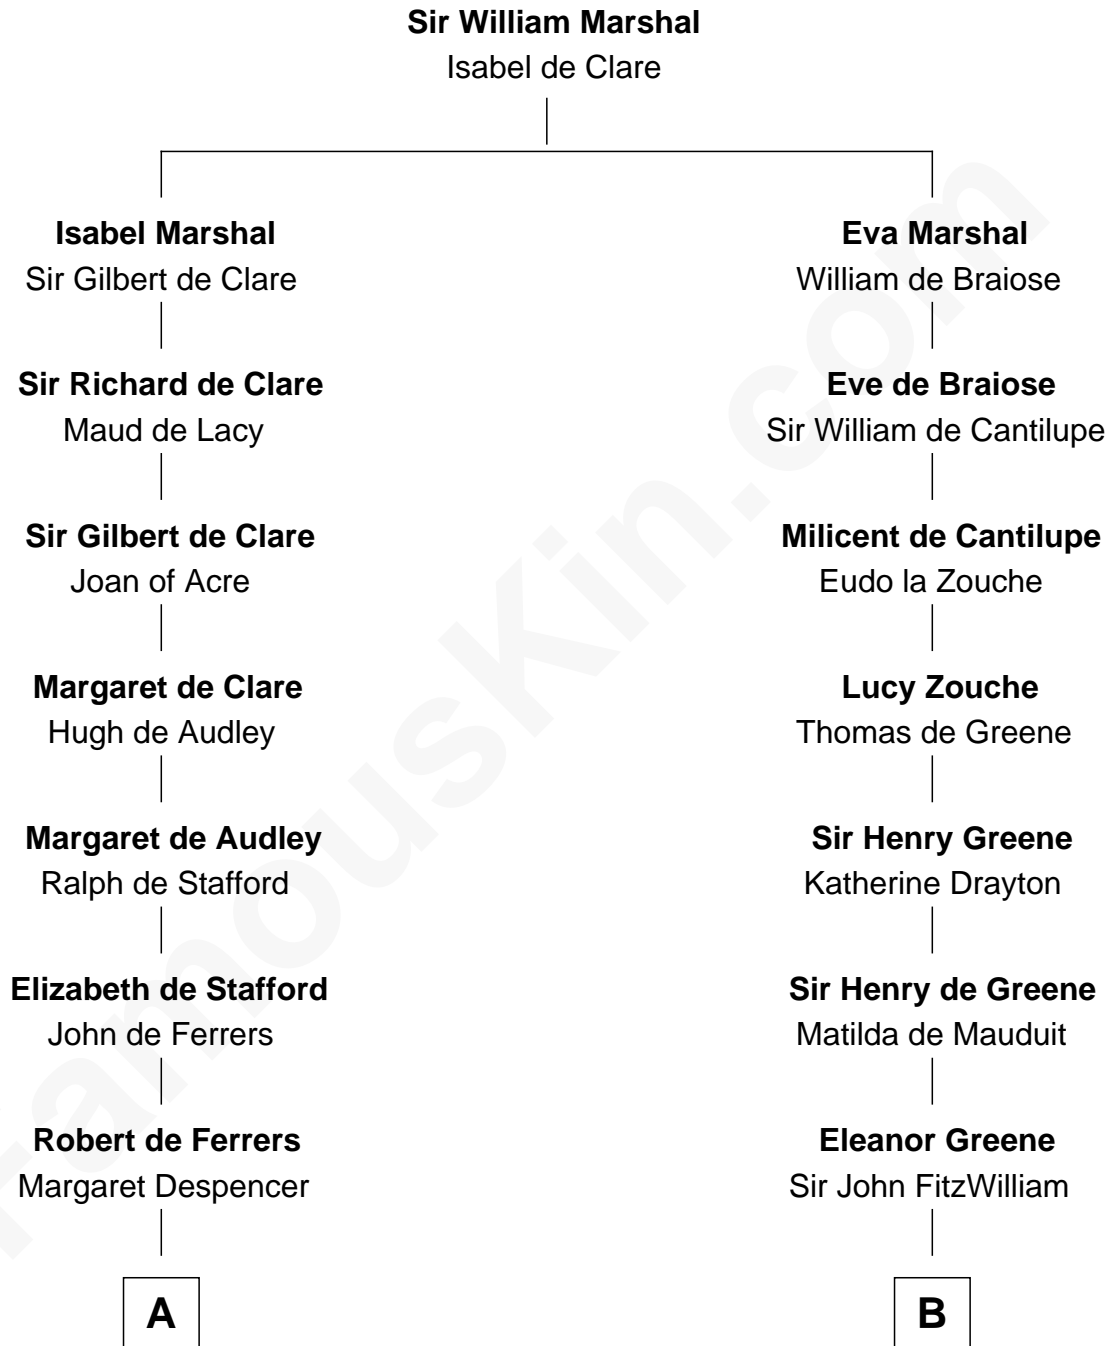

FamousKin.com

Relationship Chart of Lucretia (Rudolph) Garfield

First Lady of President James Garfield

17th cousin 4 times removed of

Abigail (Smith) Adams

First Lady of President John Adams

C

Anne Sanford
Capt. John Mason

Peleg Sanford Mason
Mary Stanton

Elijah Mason
Lucretia Greene

Arabella Greene Mason
Zebulon Rudolph

Lucretia (Rudolph) Garfield
First Lady of James Garfield

FamousKin.com