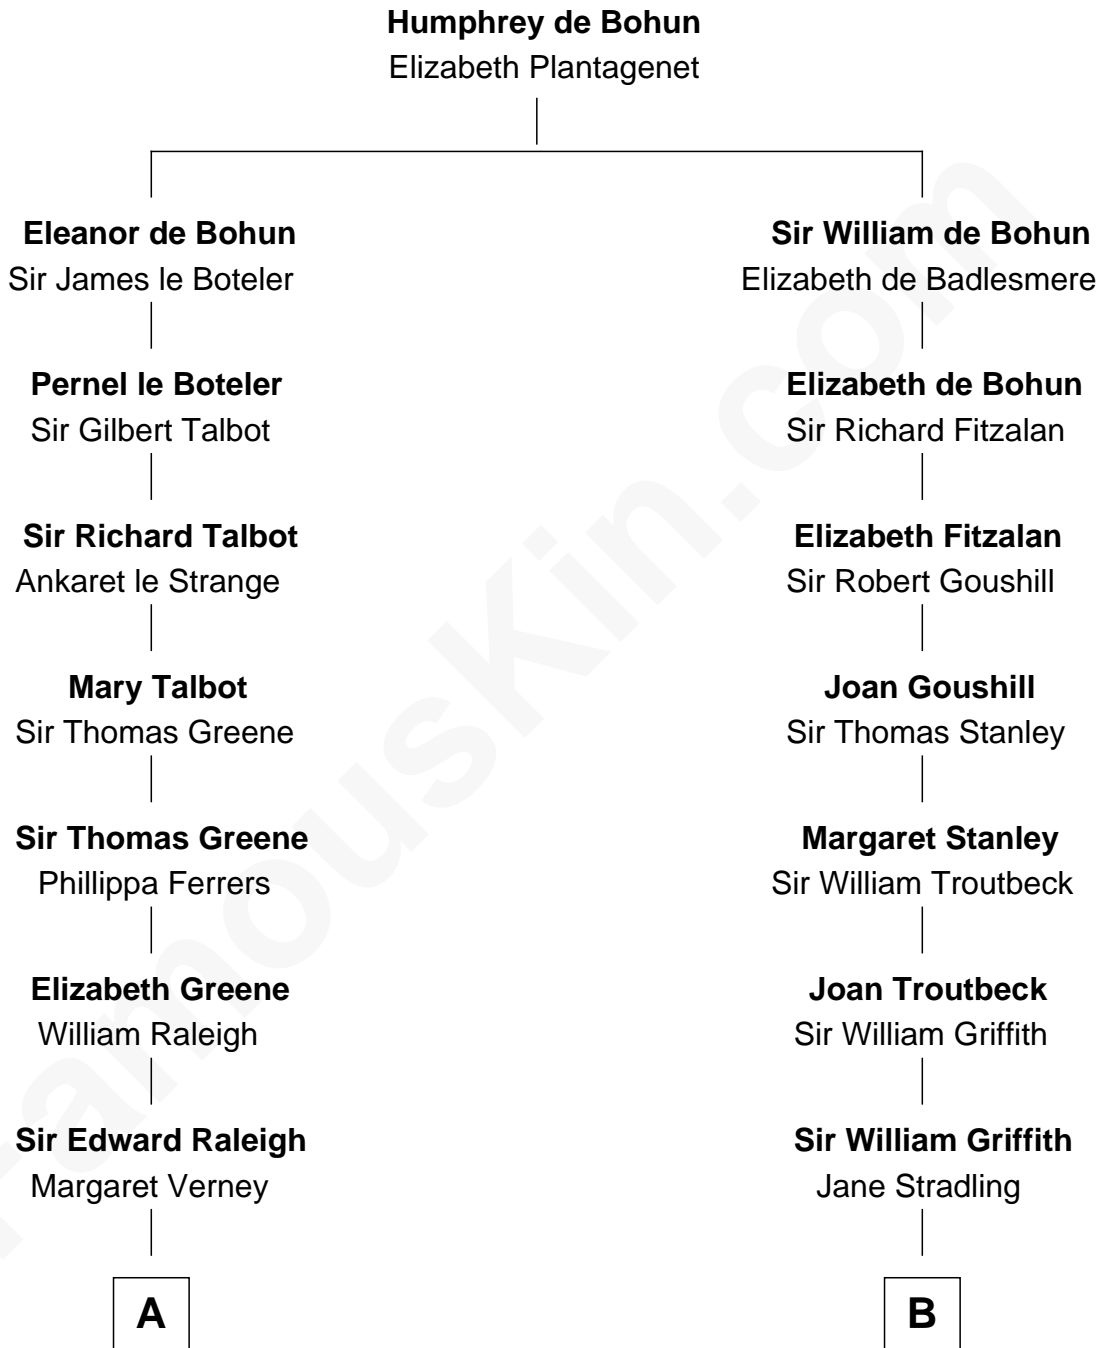

# FamousKin.com

## Relationship Chart of Lucretia (Rudolph) Garfield

*First Lady of President James Garfield*

15th cousin 3 times removed of

**Abigail (Smith) Adams**

*First Lady of President John Adams*

**C**

Arabella Greene Mason

Zebulon Rudolph

Lucretia (Rudolph) Garfield

*First Lady of James Garfield*

FamousKin.com