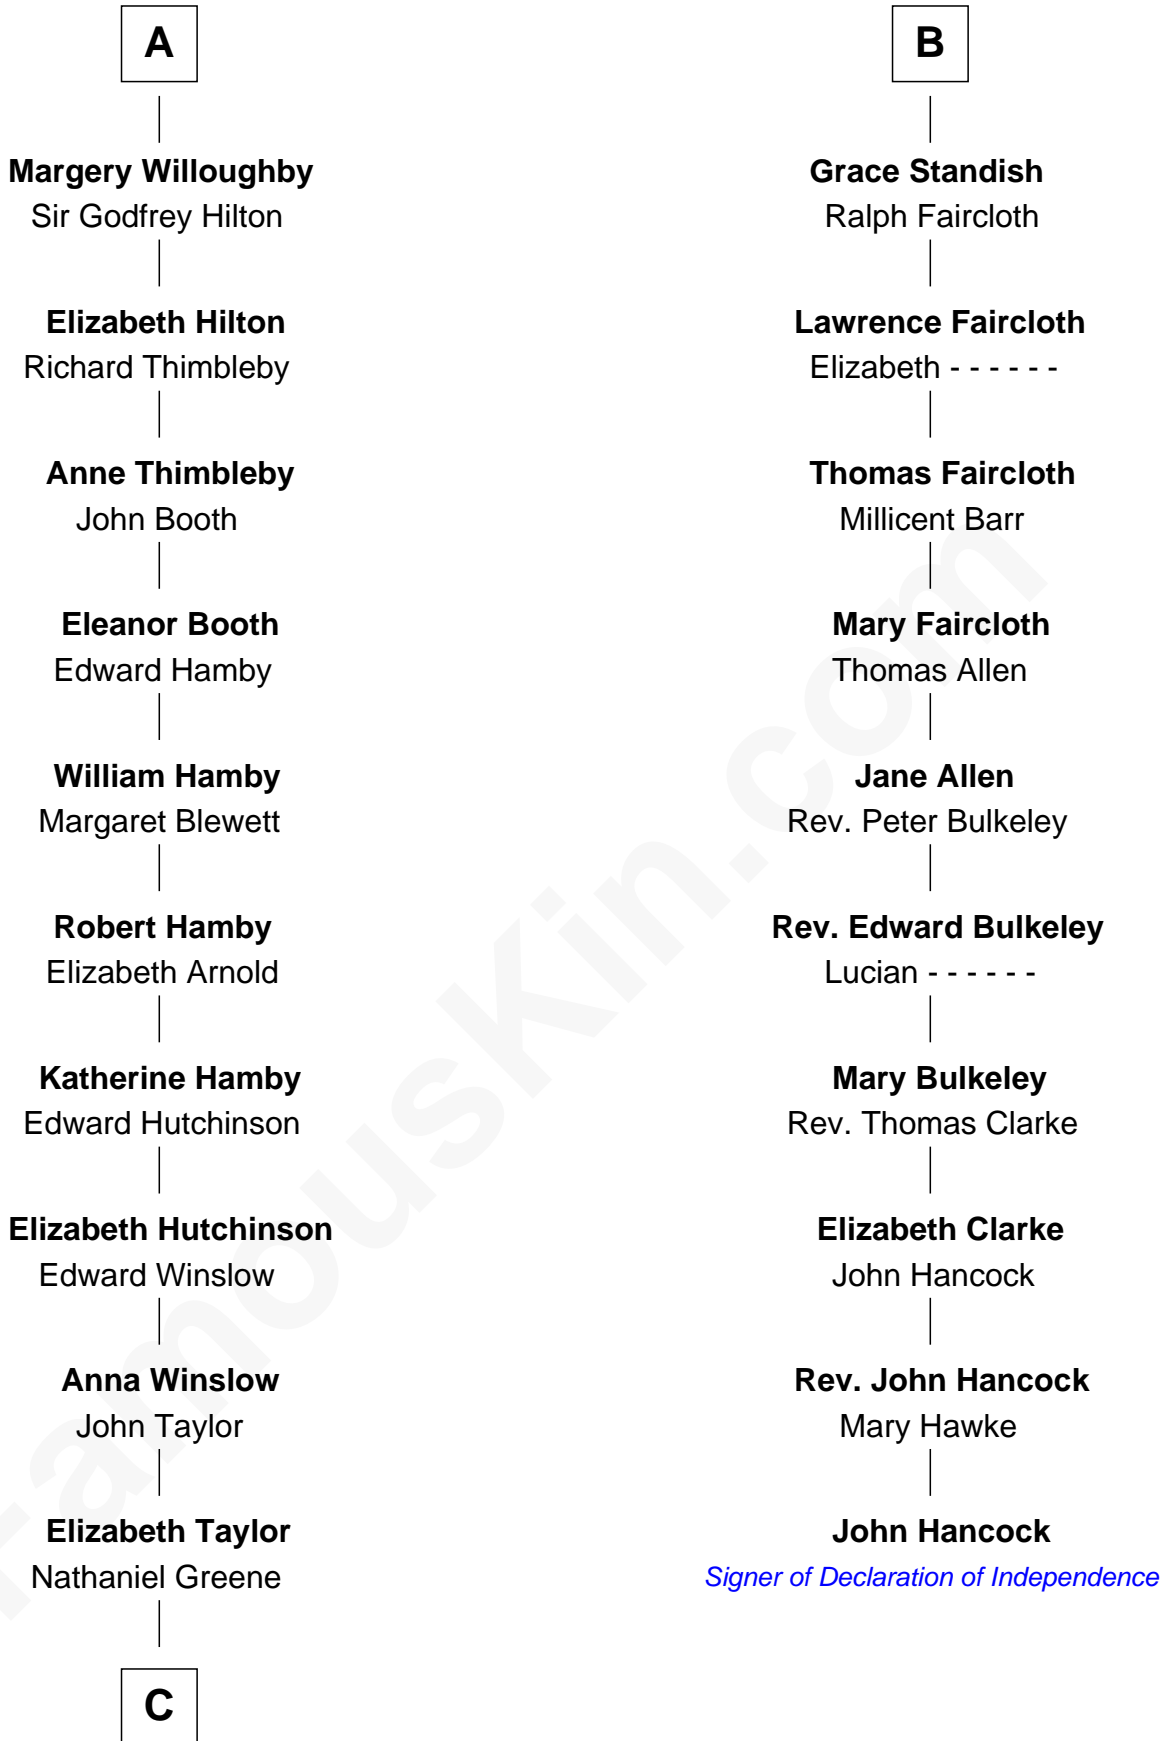

FamousKin.com

Relationship Chart of Lucretia (Rudolph) Garfield

First Lady of President James Garfield

16th cousin 4 times removed of

John Hancock

Signer of the Declaration of Independence

C

—
John Greene
Azubah Ward

—
Lucretia Greene
Elijah Mason

—
Arabella Greene Mason
Zebulon Rudolph

—
Lucretia (Rudolph) Garfield
First Lady of James Garfield

FamousKin.com