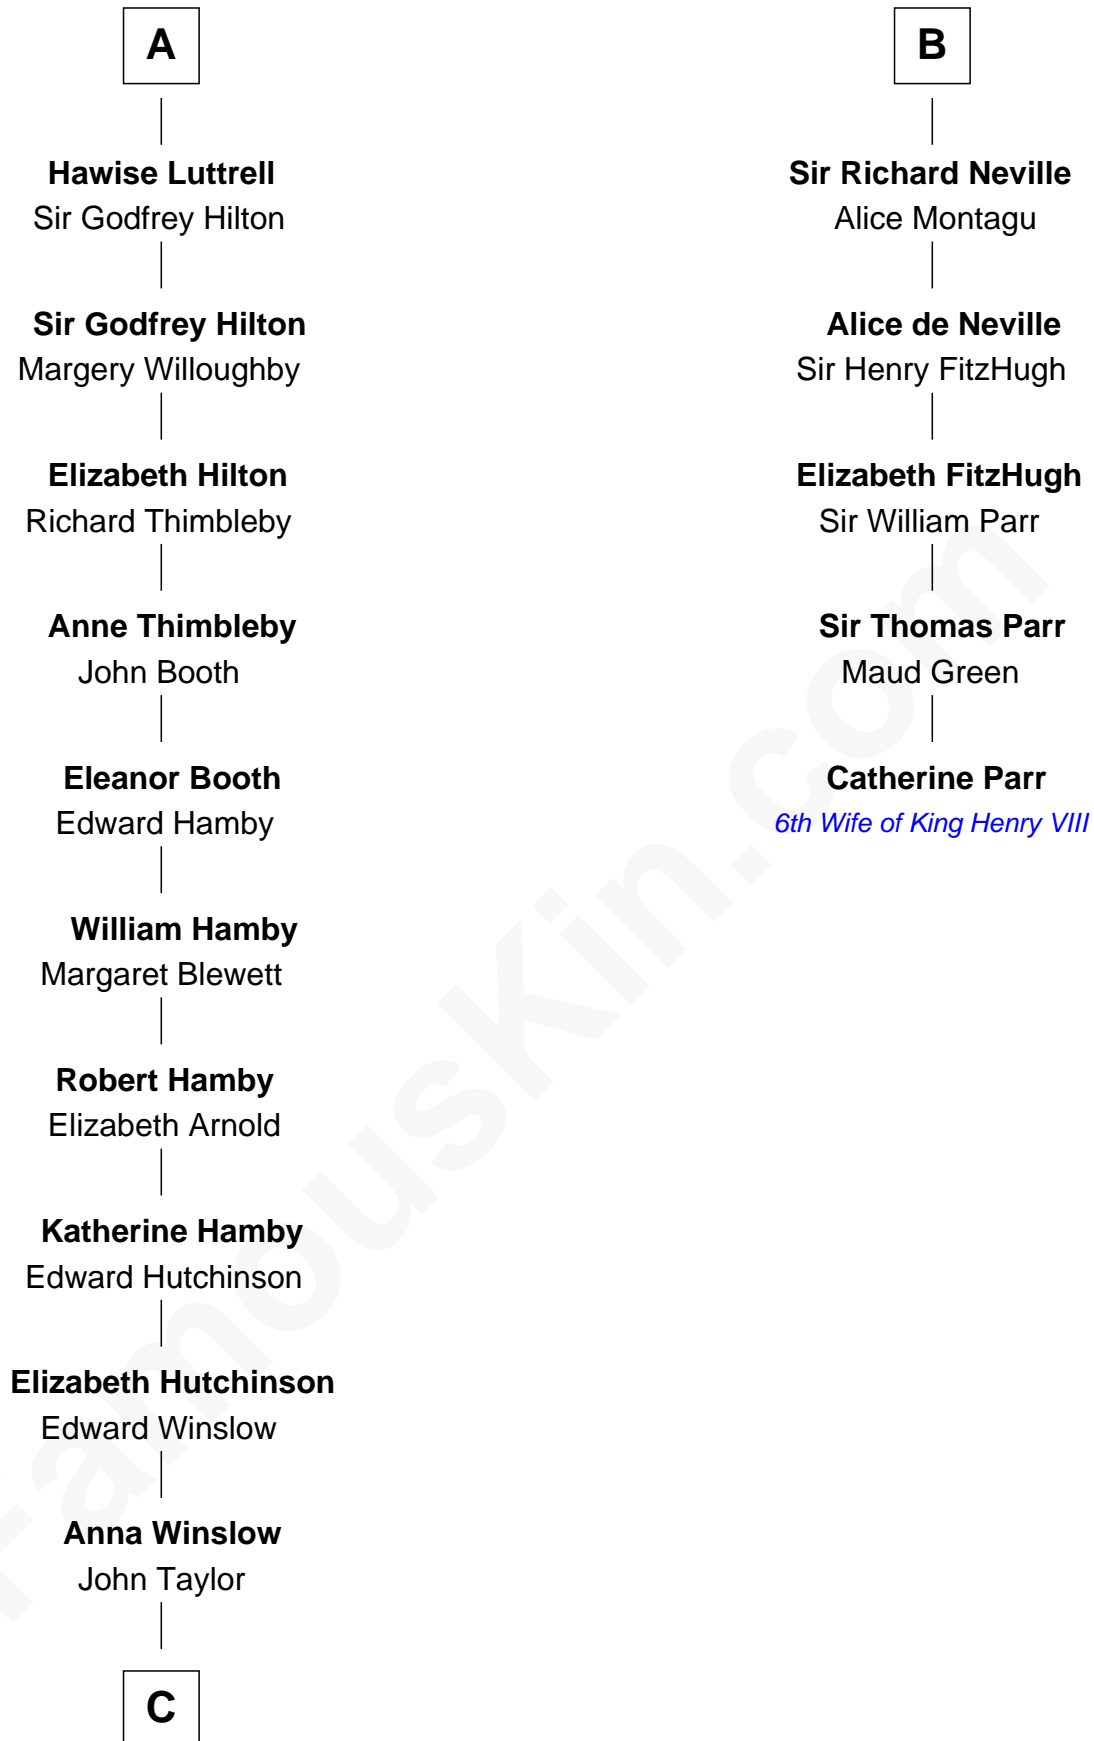

## Relationship Chart of Lucretia (Rudolph) Garfield

*First Lady of President James Garfield*

11th cousin 10 times removed of

**Catherine Parr**

*6th Wife of King Henry VIII*

**C**

—  
**Elizabeth Taylor**  
Nathaniel Greene

—  
**John Greene**  
Azubah Ward

—  
**Lucretia Greene**  
Elijah Mason

—  
**Arabella Greene Mason**  
Zebulon Rudolph

—  
**Lucretia (Rudolph) Garfield**  
*First Lady of James Garfield*

FamousKin.com