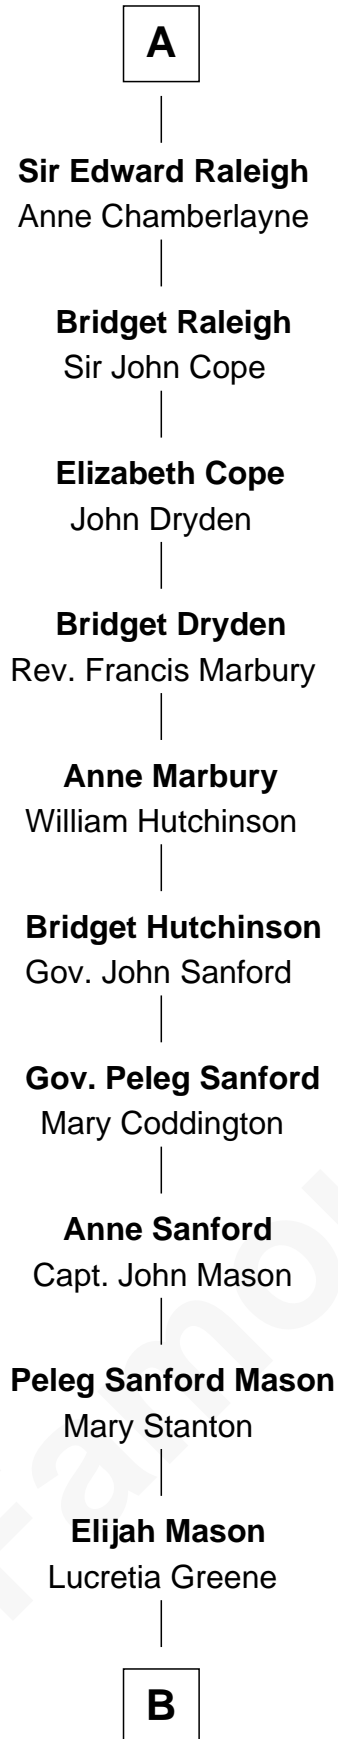

FamousKin.com

Relationship Chart of Lucretia (Rudolph) Garfield

First Lady of President James Garfield

7th cousin 11 times removed of

Catherine Parr

6th Wife of King Henry VIII

Sir Hugh I de Audley

Iseult de Mortimer

B

Arabella Greene Mason

Zebulon Rudolph

Lucretia (Rudolph) Garfield

First Lady of James Garfield

FamousKin.com