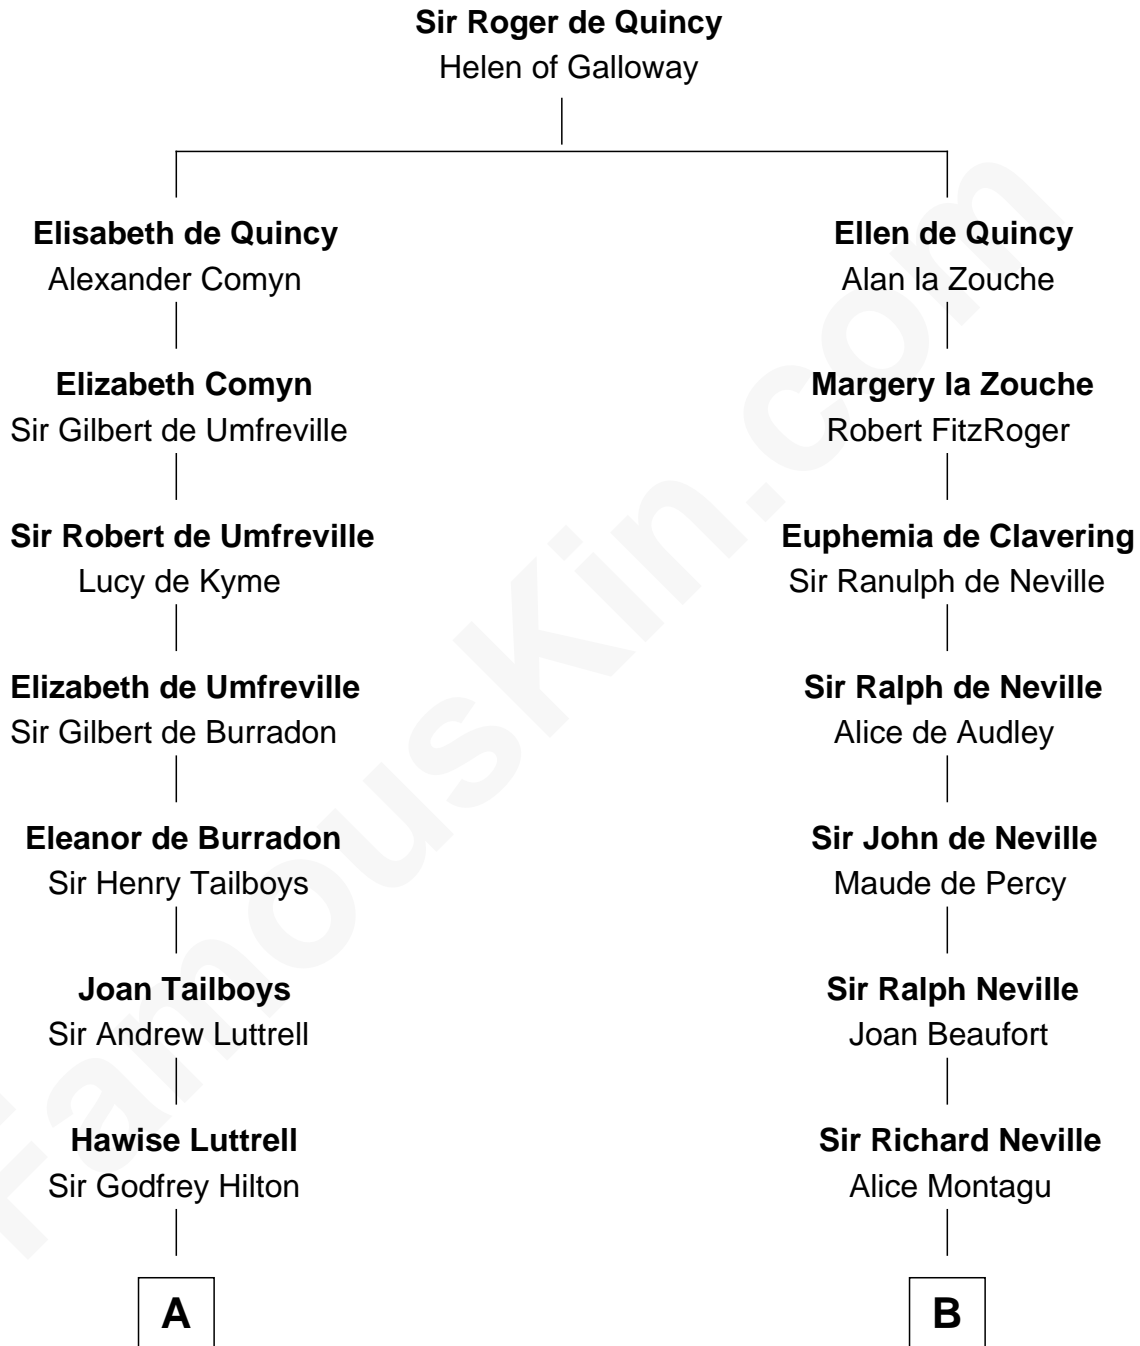

FamousKin.com

Relationship Chart of Lucretia (Rudolph) Garfield

First Lady of President James Garfield

10th cousin 10 times removed of

Catherine Parr

6th Wife of King Henry VIII

C

—
John Greene

Azubah Ward

—
Lucretia Greene

Elijah Mason

—
Arabella Greene Mason

Zebulon Rudolph

—
Lucretia (Rudolph) Garfield

First Lady of James Garfield

FamousKin.com