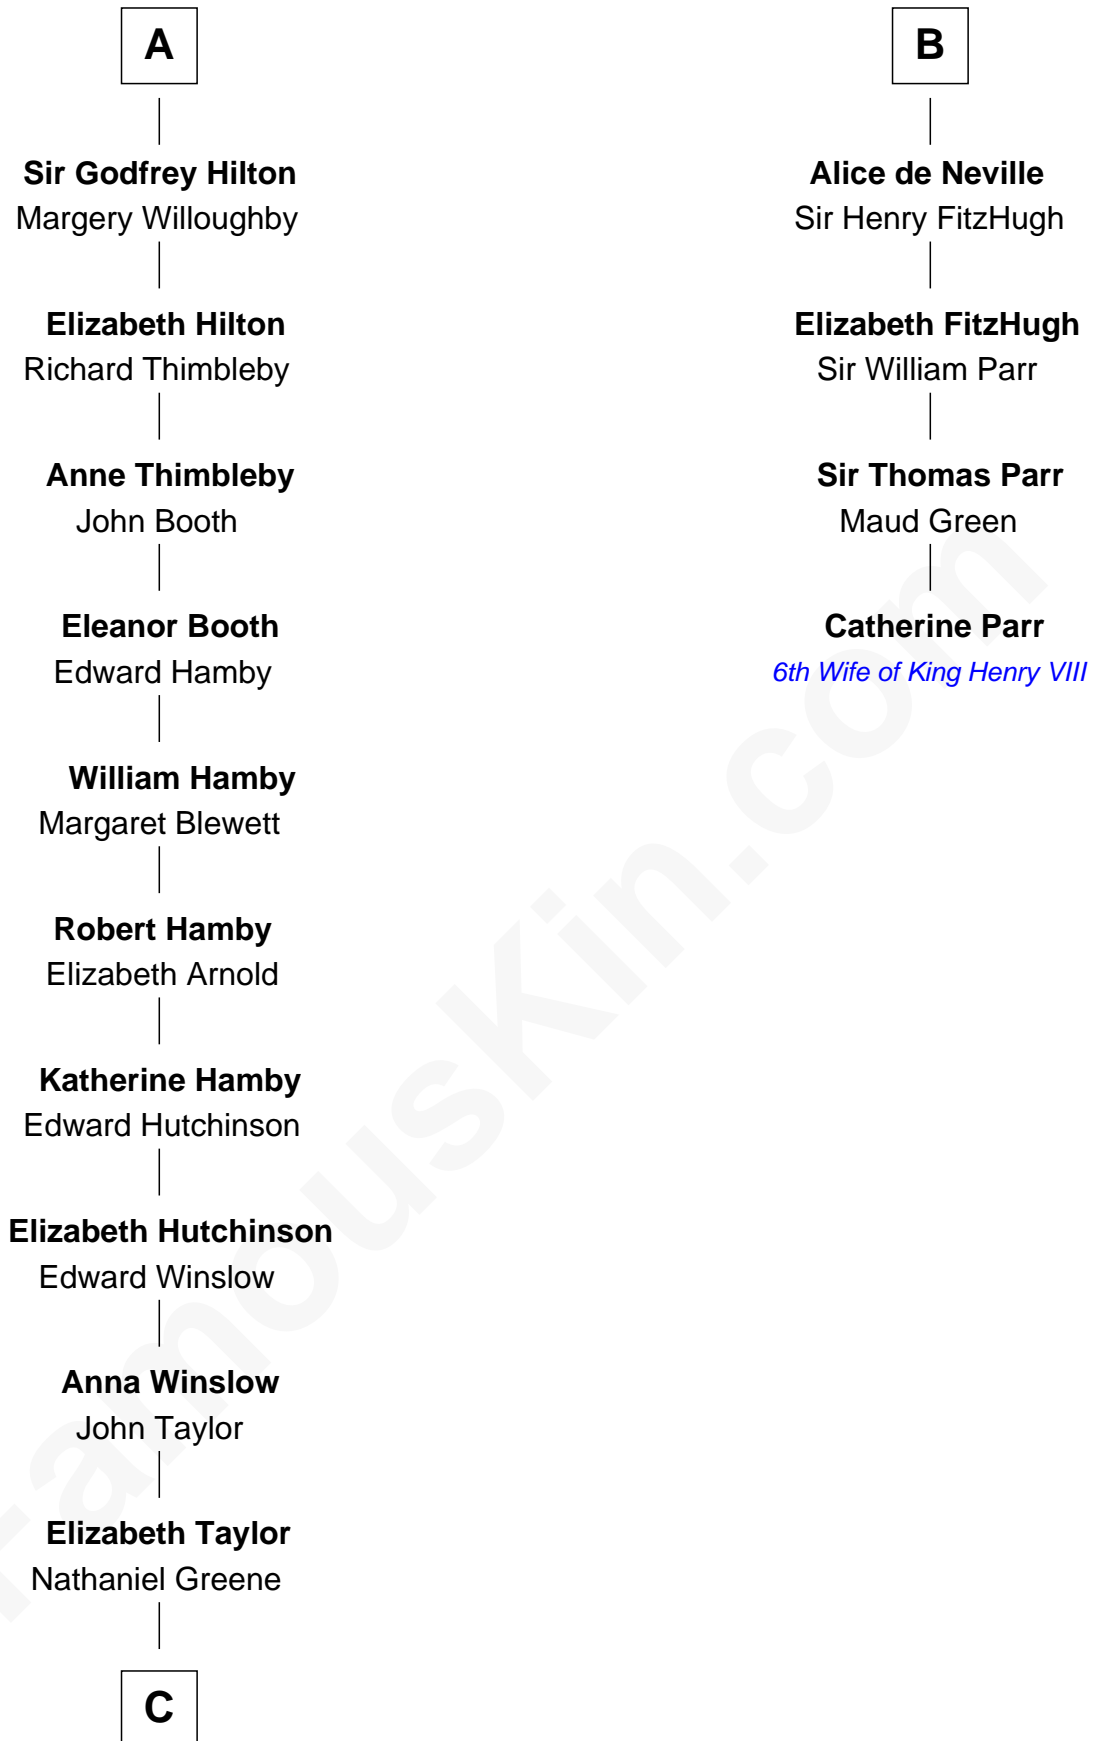

FamousKin.com

Relationship Chart of Lucretia (Rudolph) Garfield

First Lady of President James Garfield

10th cousin 10 times removed of

Catherine Parr

6th Wife of King Henry VIII

C

—
John Greene

Azubah Ward

—
Lucretia Greene

Elijah Mason

—
Arabella Greene Mason

Zebulon Rudolph

—
Lucretia (Rudolph) Garfield

First Lady of James Garfield

FamousKin.com