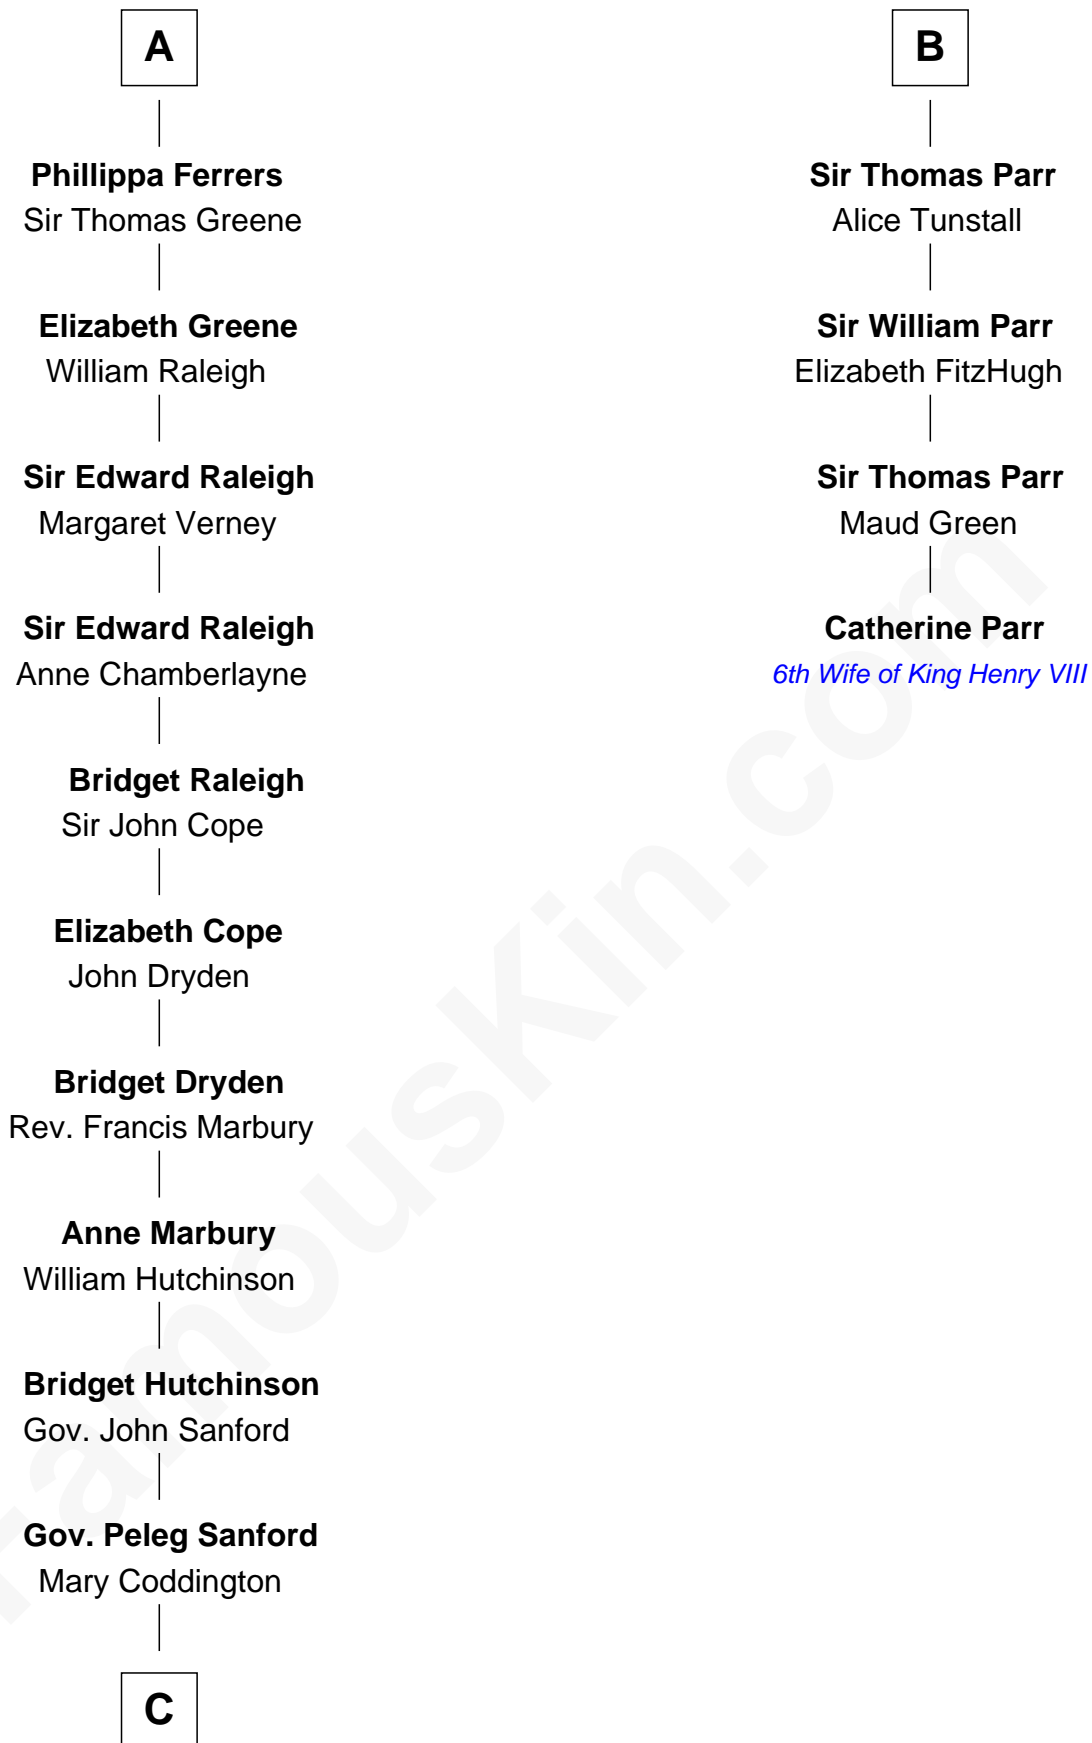

FamousKin.com

Relationship Chart of Lucretia (Rudolph) Garfield

First Lady of President James Garfield

10th cousin 11 times removed of

Catherine Parr

6th Wife of King Henry VIII

C

—
Anne Sanford
Capt. John Mason

—
Peleg Sanford Mason
Mary Stanton

—
Elijah Mason
Lucretia Greene

—
Arabella Greene Mason
Zebulon Rudolph

—
Lucretia (Rudolph) Garfield
First Lady of James Garfield

FamousKin.com