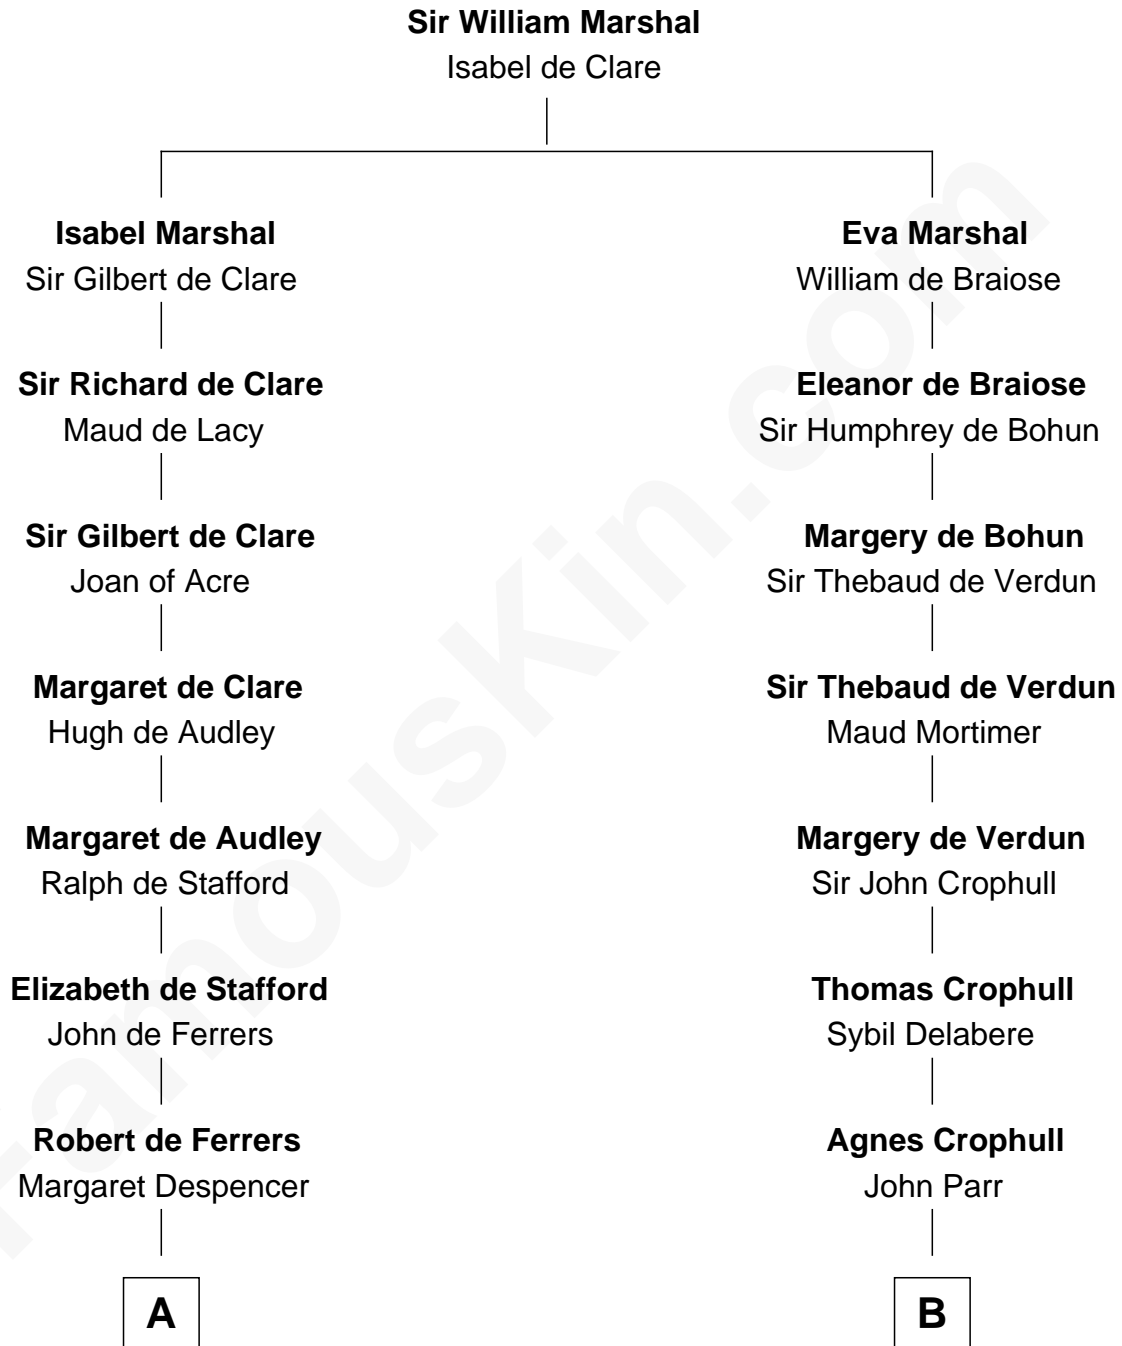

FamousKin.com

Relationship Chart of Lucretia (Rudolph) Garfield

First Lady of President James Garfield

10th cousin 11 times removed of

Catherine Parr

6th Wife of King Henry VIII

C

—
Anne Sanford
Capt. John Mason

—
Peleg Sanford Mason
Mary Stanton

—
Elijah Mason
Lucretia Greene

—
Arabella Greene Mason
Zebulon Rudolph

—
Lucretia (Rudolph) Garfield
First Lady of James Garfield

FamousKin.com