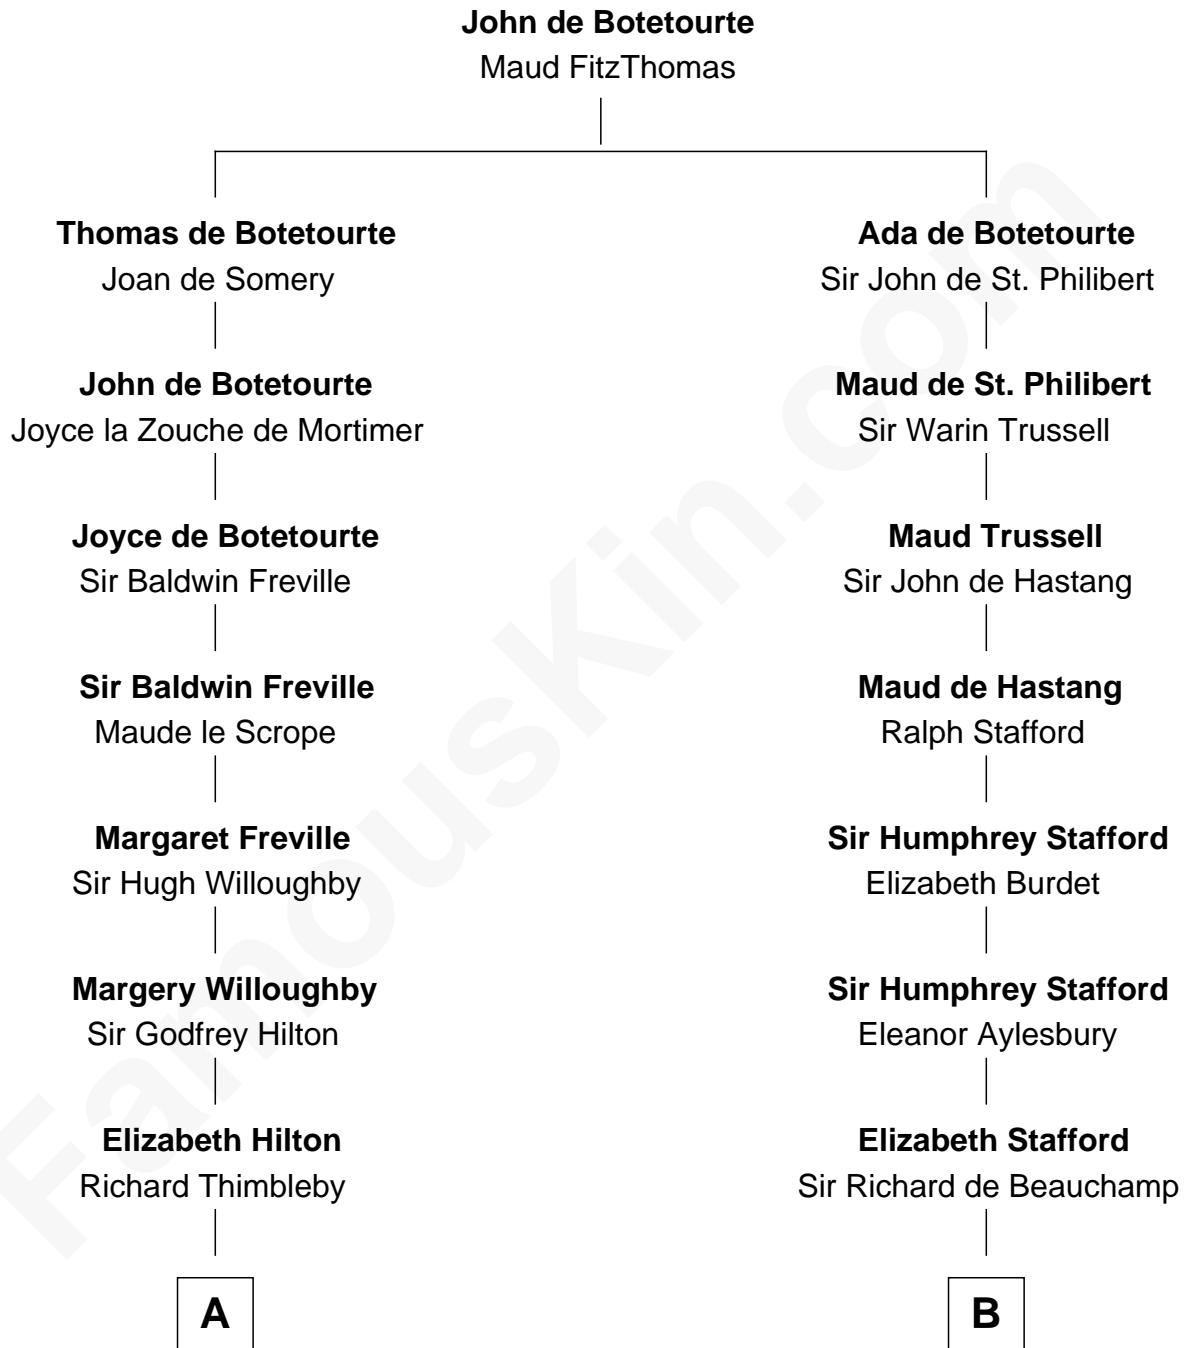

FamousKin.com

Relationship Chart of Lucretia (Rudolph) Garfield

First Lady of President James Garfield

18th cousin 2 times removed of

Jack London

Author of "The Call of the Wild"

C

Arabella Greene Mason

Zebulon Rudolph

Lucretia (Rudolph) Garfield

First Lady of James Garfield

D

Joel Wellman

Betsey Baker

Marshall Daniel Wellman

Eleanor Garrett Jones