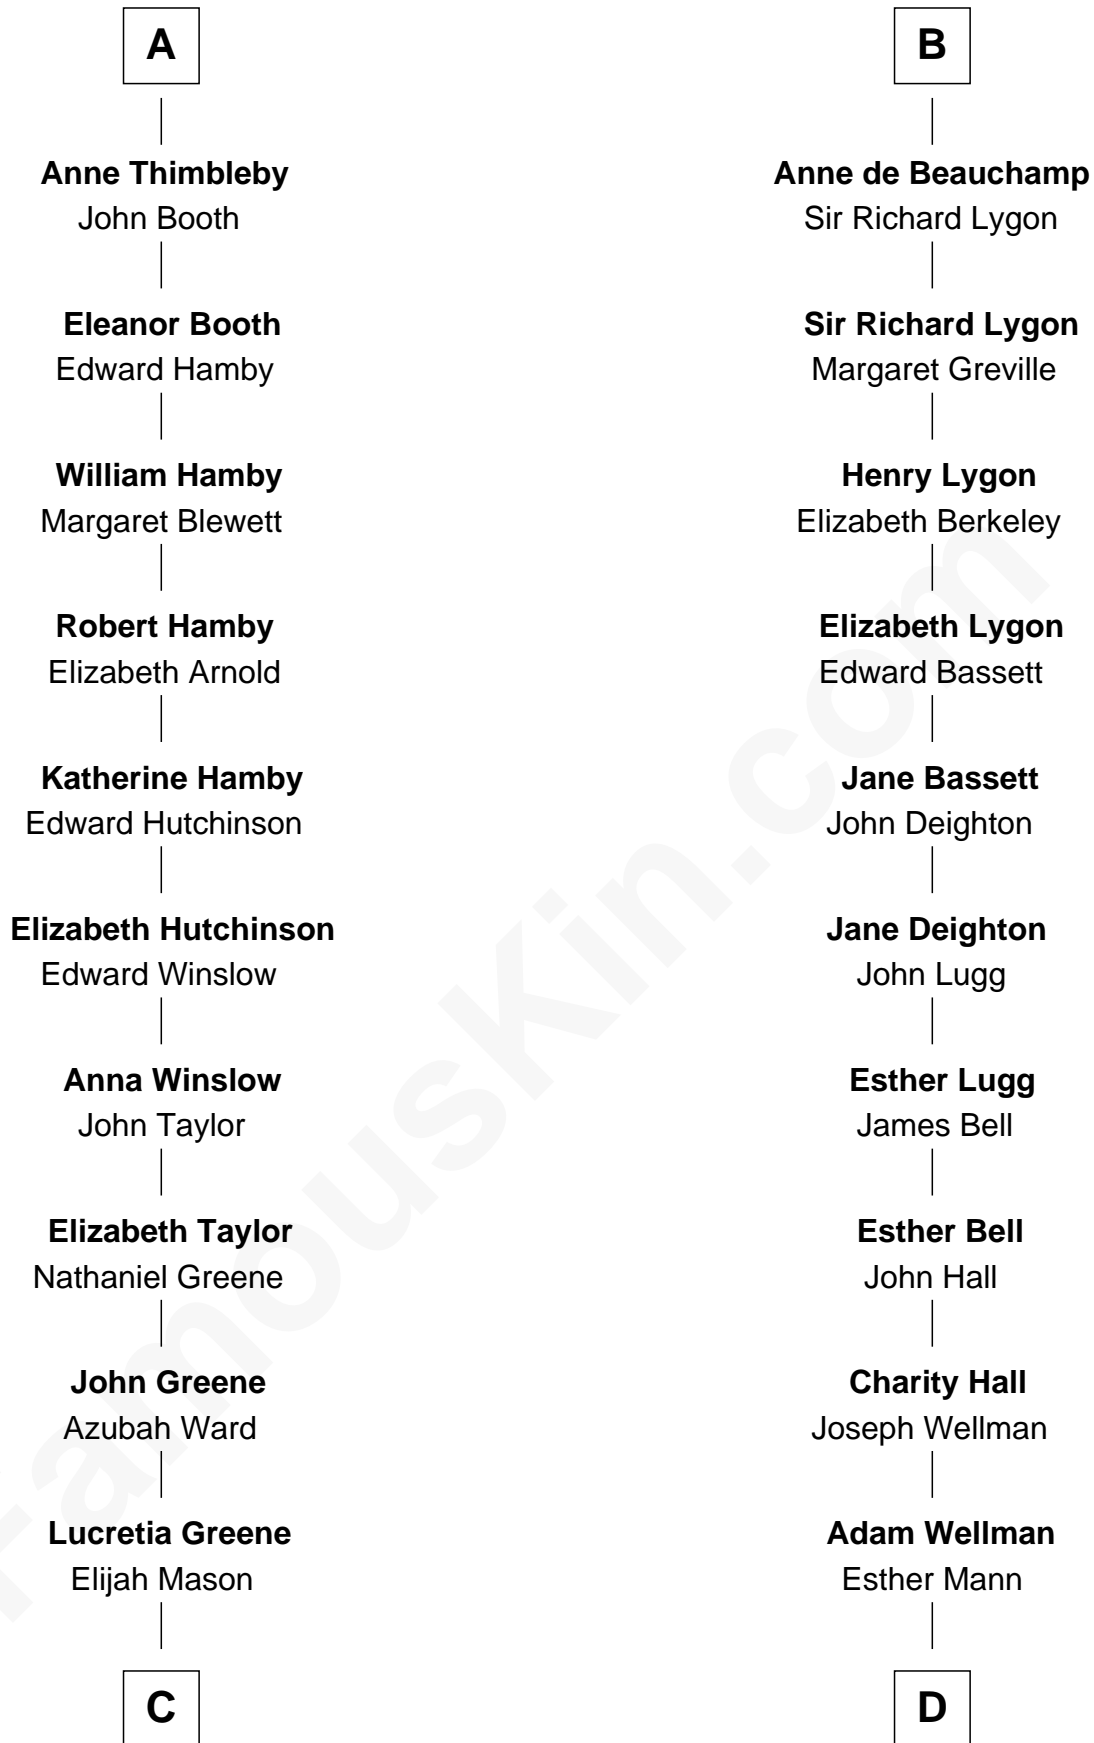

FamousKin.com

Relationship Chart of Lucretia (Rudolph) Garfield

First Lady of President James Garfield

18th cousin 2 times removed of

Jack London

Author of "The Call of the Wild"

C

Arabella Greene Mason

Zebulon Rudolph

Lucretia (Rudolph) Garfield

First Lady of James Garfield

D

Joel Wellman

Betsey Baker

Marshall Daniel Wellman

Eleanor Garrett Jones