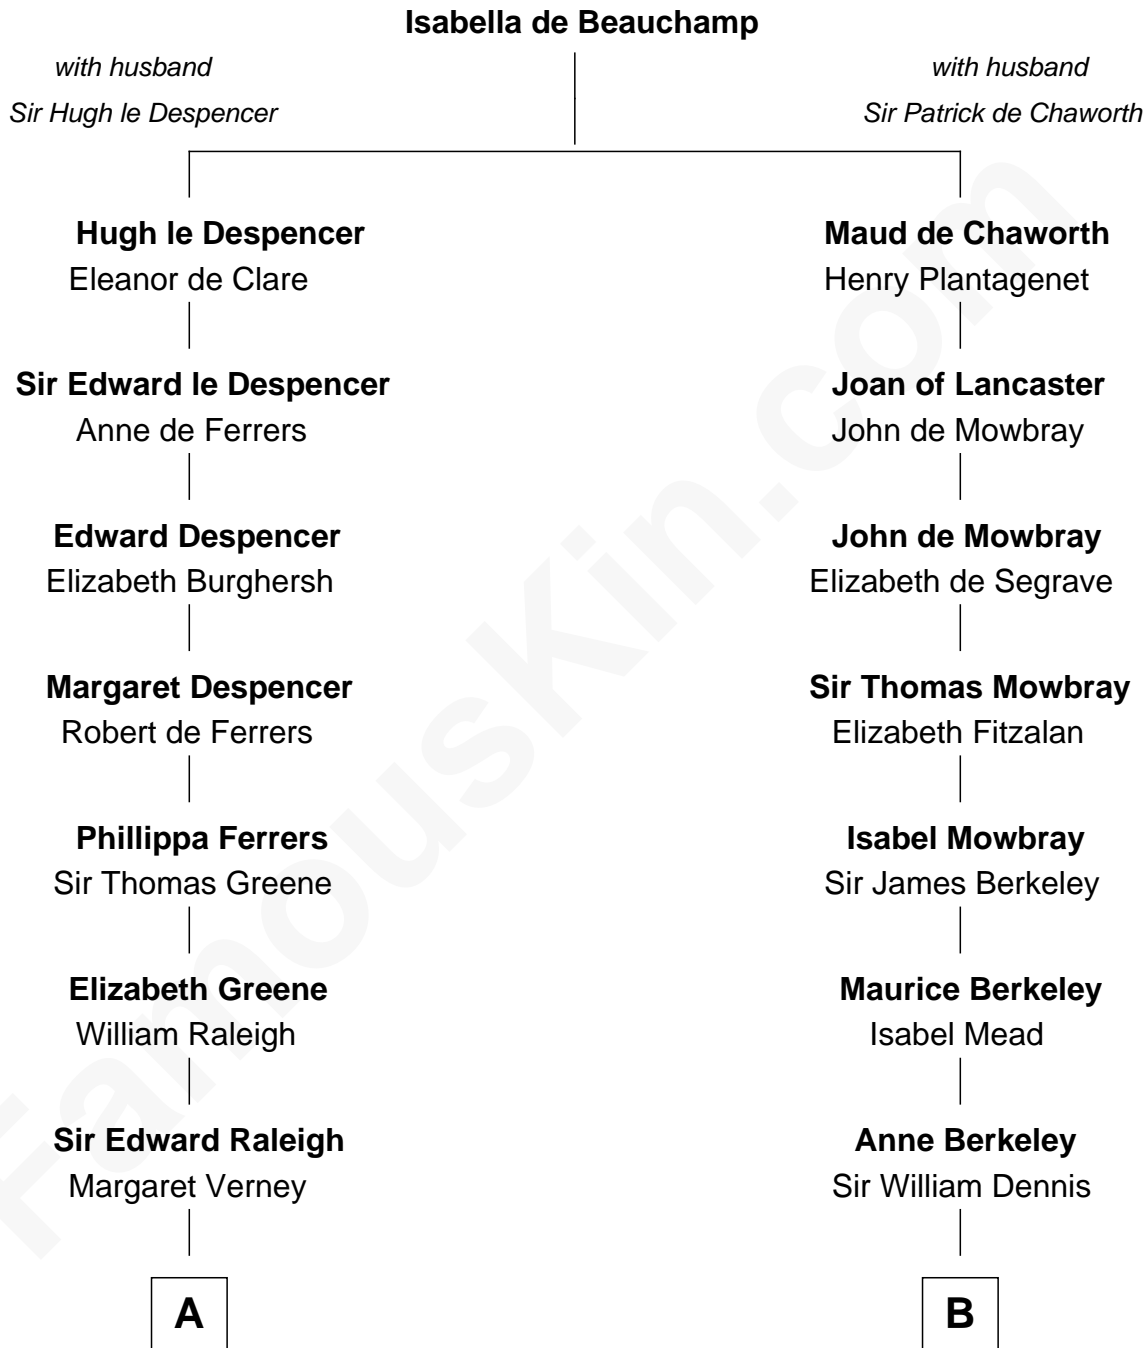

# FamousKin.com

## Relationship Chart of Lucretia (Rudolph) Garfield

*First Lady of President James Garfield*

18th cousin 1 time removed of

**Jack London**

*Author of "The Call of the Wild"*

**C**

**Arabella Greene Mason**

Zebulon Rudolph

**Lucretia (Rudolph) Garfield**

*First Lady of James Garfield*

**D**

**Marshall Daniel Wellman**

Eleanor Garrett Jones

**Flora Wellman**

William Henry Chaney