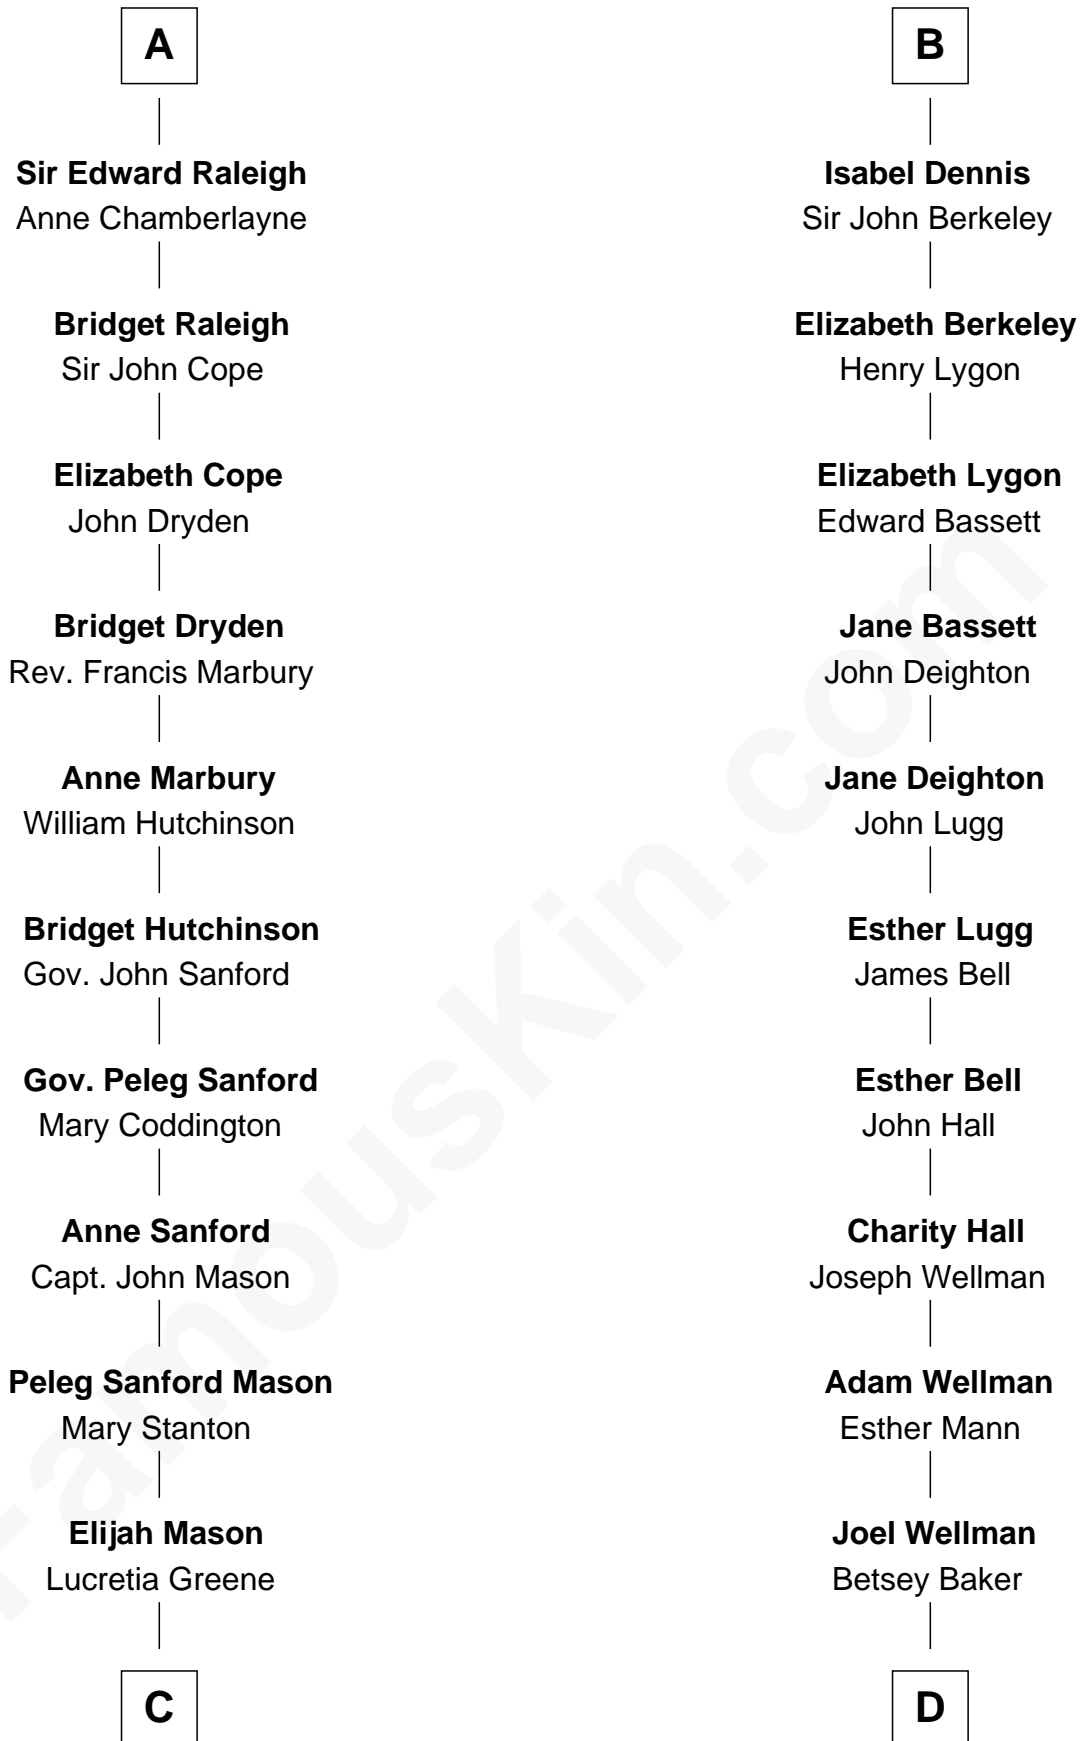

## Relationship Chart of Lucretia (Rudolph) Garfield

*First Lady of President James Garfield*

18th cousin 1 time removed of

**Jack London**

*Author of "The Call of the Wild"*

**C**

**Arabella Greene Mason**

Zebulon Rudolph

**Lucretia (Rudolph) Garfield**

*First Lady of James Garfield*

**D**

**Marshall Daniel Wellman**

Eleanor Garrett Jones

**Flora Wellman**

William Henry Chaney