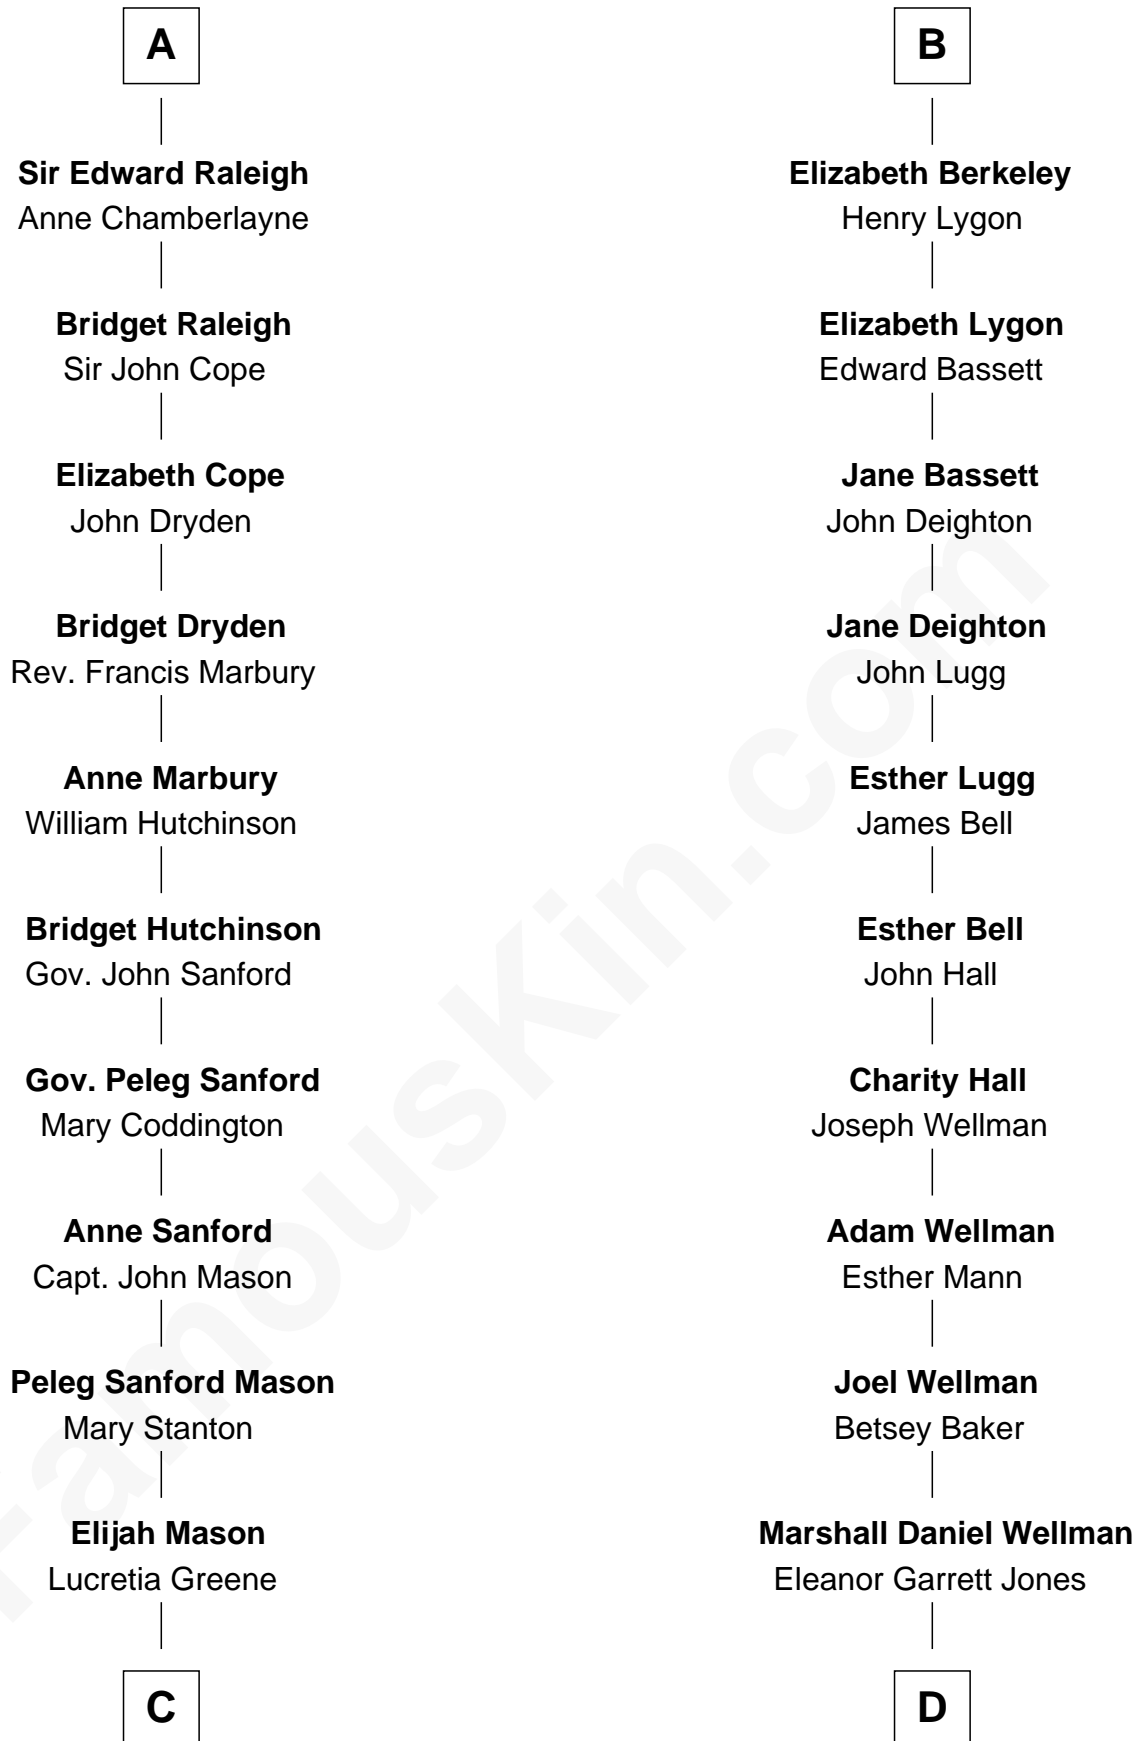

Eleanor de Bohun
Sir James le Boteler

Pernel le Boteler
Sir Gilbert Talbot

Sir Richard Talbot
Ankaret le Strange

Mary Talbot
Sir Thomas Greene

Sir Thomas Greene
Phillippa Ferrers

Elizabeth Greene
William Raleigh

Sir Edward Raleigh
Margaret Verney

A

Sir William de Bohun
Elizabeth de Badlesmere

Elizabeth de Bohun
Sir Richard Fitzalan

Elizabeth Fitzalan
Sir Thomas Mowbray

Isabel Mowbray
Sir James Berkeley

Maurice Berkeley
Isabel Mead

Anne Berkeley
Sir William Dennis

Isabel Dennis
Sir John Berkeley

B

C

Arabella Greene Mason

Zebulon Rudolph

Lucretia (Rudolph) Garfield

First Lady of James Garfield