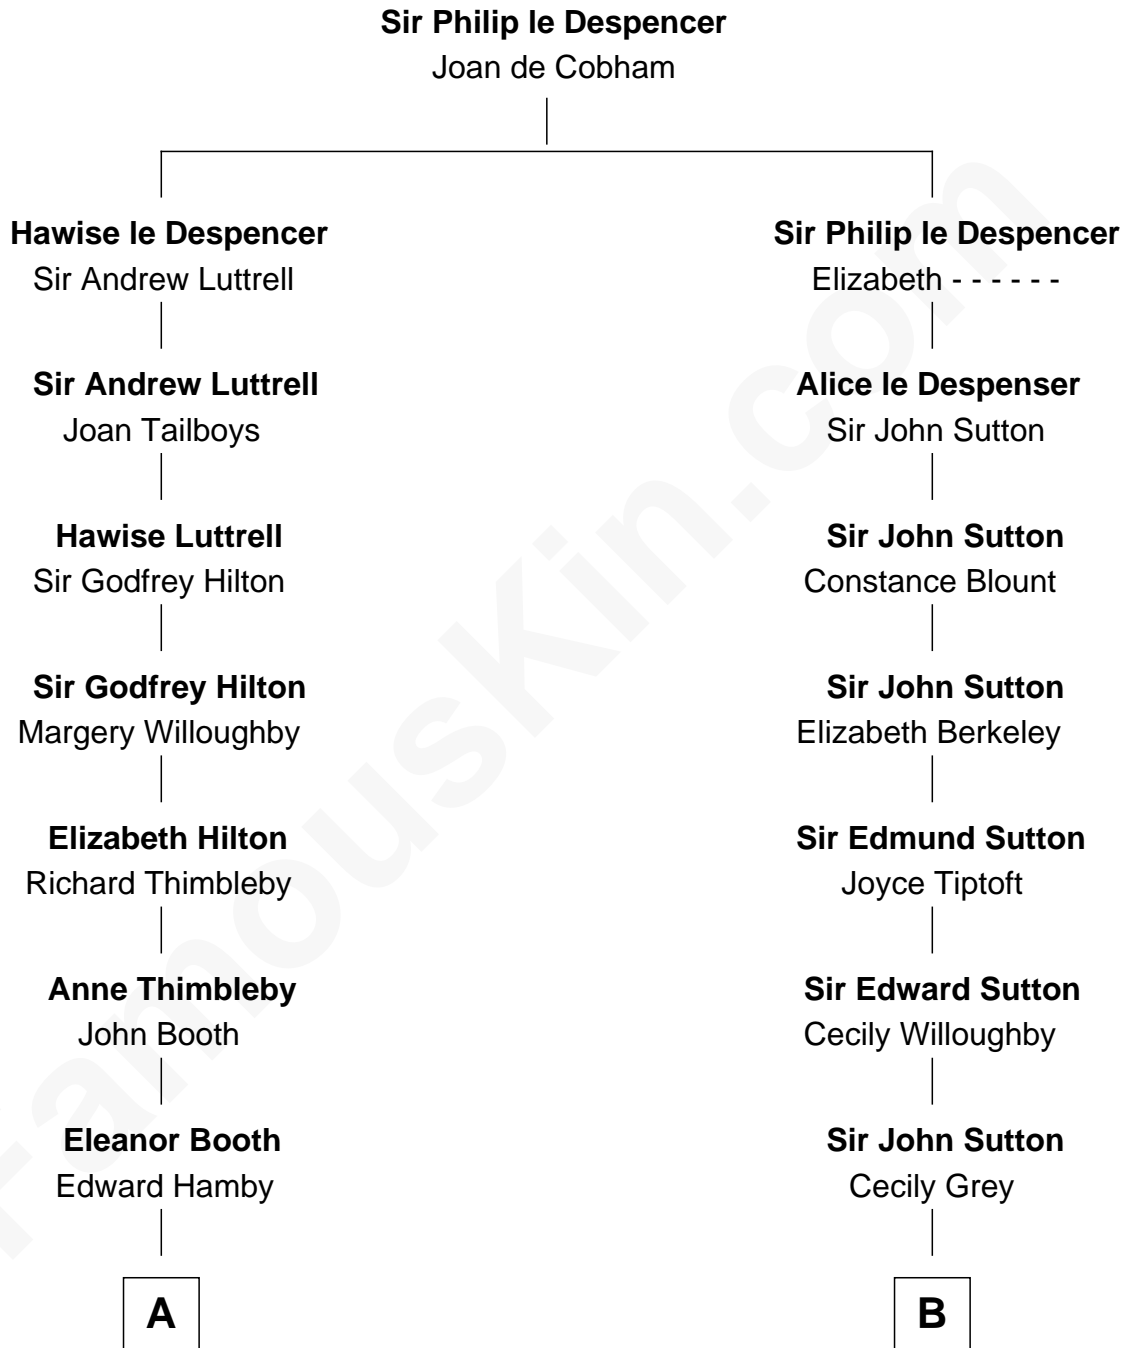

FamousKin.com
Relationship Chart of
Lucretia (Rudolph) Garfield
First Lady of President James Garfield

16th cousin 2 times removed of

John Kerry
68th U.S. Secretary of State

C

—
Rosemary Isabel Forbes

Richard John Kerry