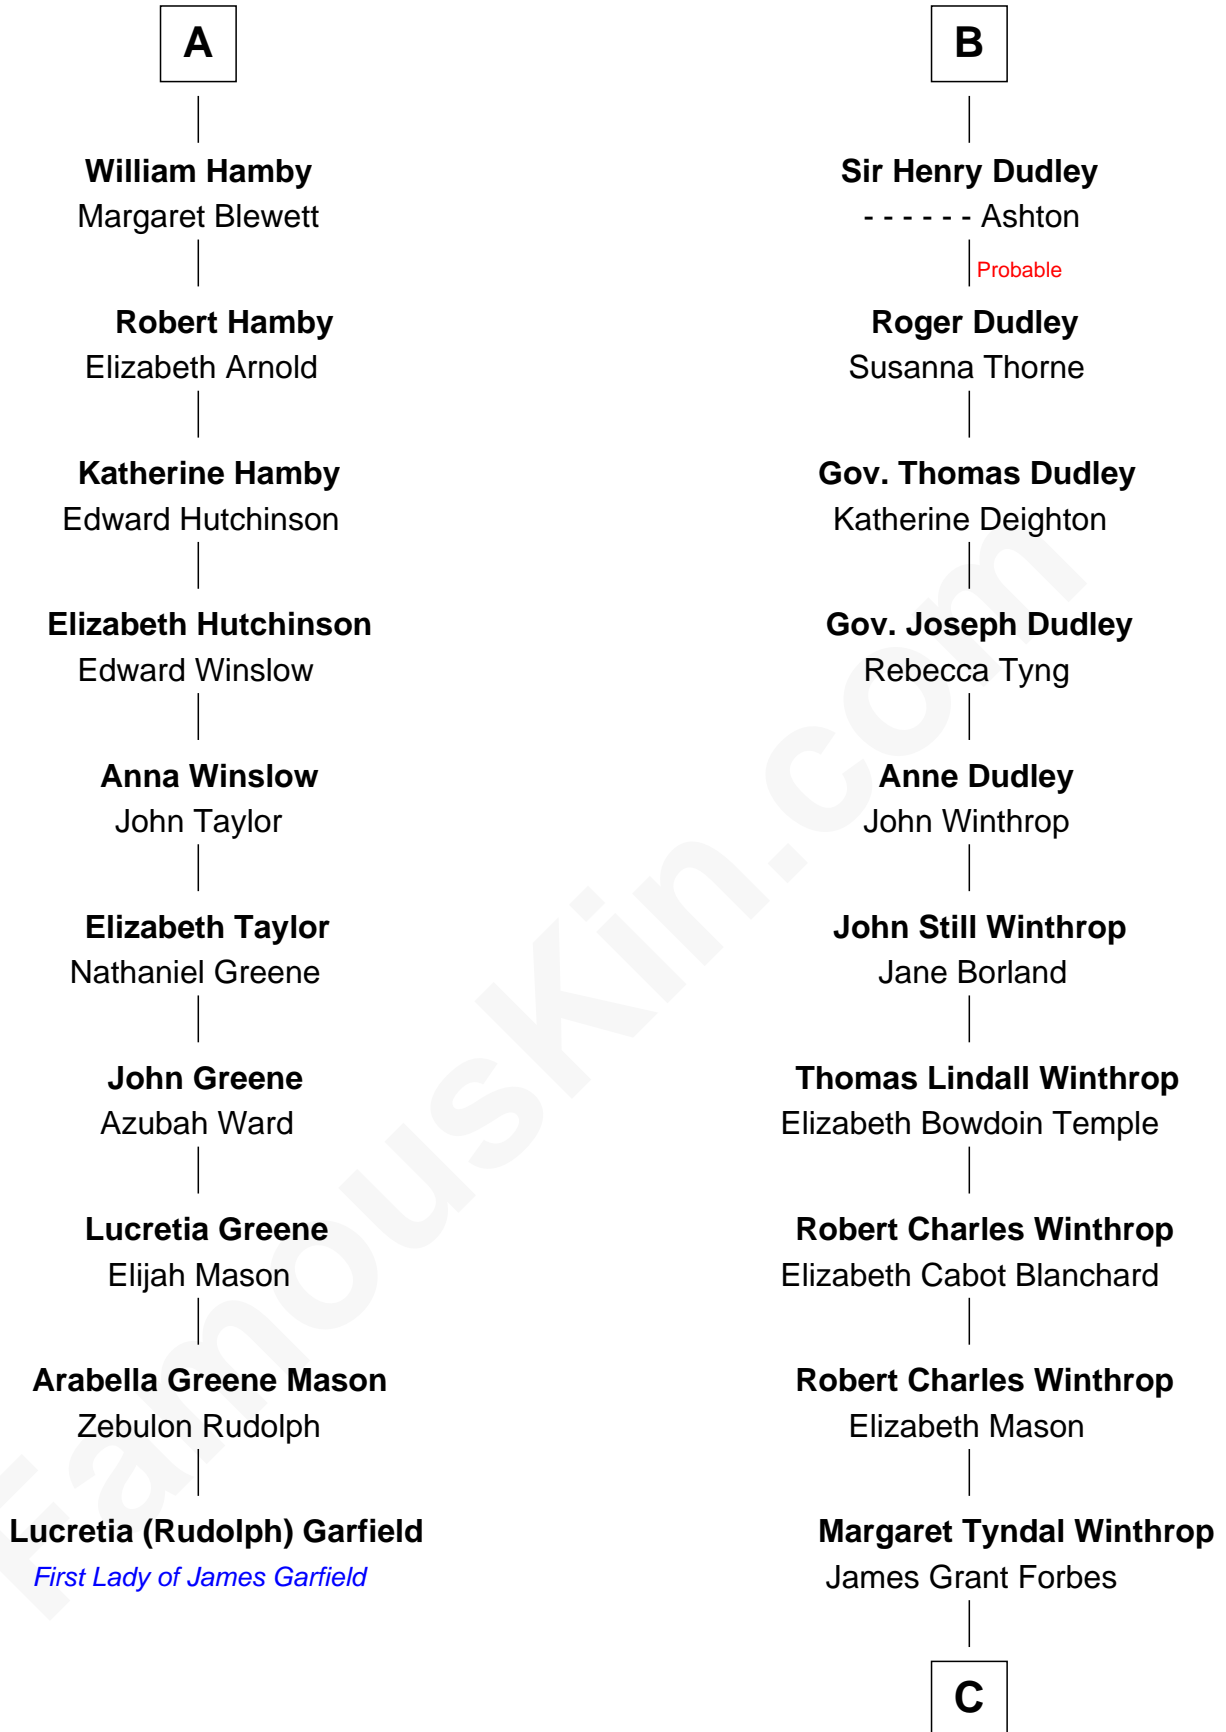

FamousKin.com
Relationship Chart of
Lucretia (Rudolph) Garfield
First Lady of President James Garfield

16th cousin 2 times removed of

John Kerry
68th U.S. Secretary of State

C

—
Rosemary Isabel Forbes

Richard John Kerry