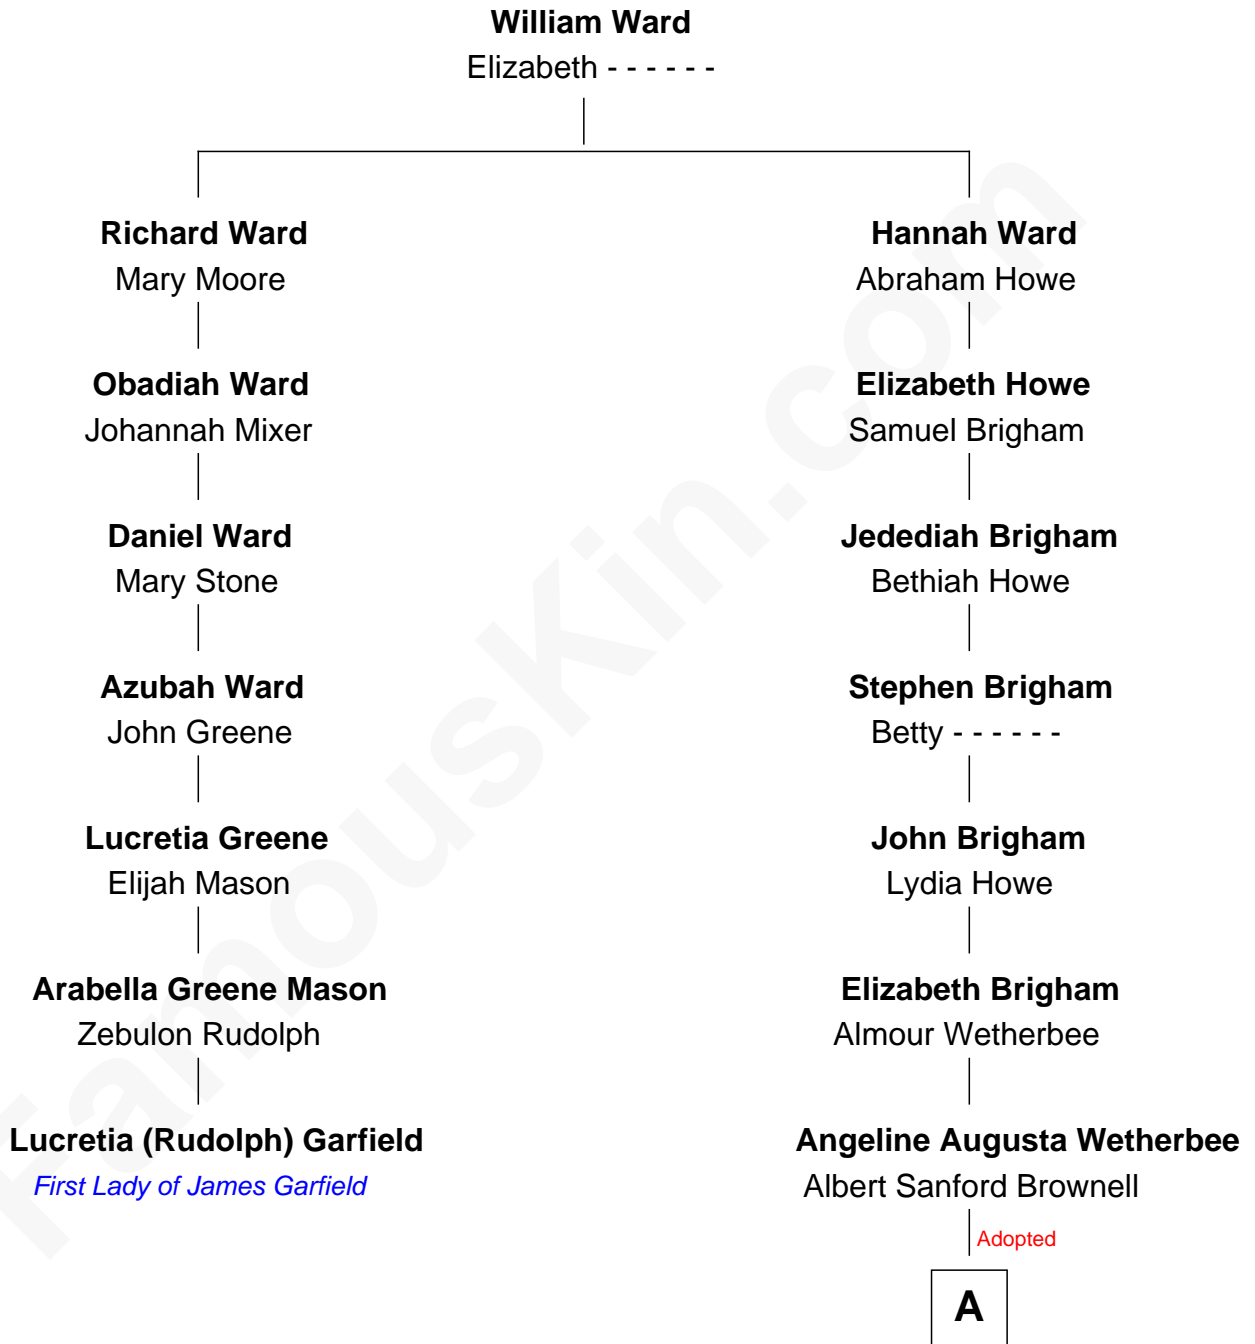

**FamousKin.com**  
**Relationship Chart of**  
**Lucretia (Rudolph) Garfield**  
*First Lady of President James Garfield*

6th cousin 5 times removed of

**Josh Brolin**  
*TV and Movie Actor*

**A**

**Helen Aline Brownell**

Ozro Edward Mansur

**Alan J. Mansur**

Gertrude K. Stone

**Helen Sue Mansur**

Henry Hurst Bruderlin

**Craig Kenneth Bruderlin**

Jane Cameron Agee

**Josh Brolin**

*TV and Movie Actor*