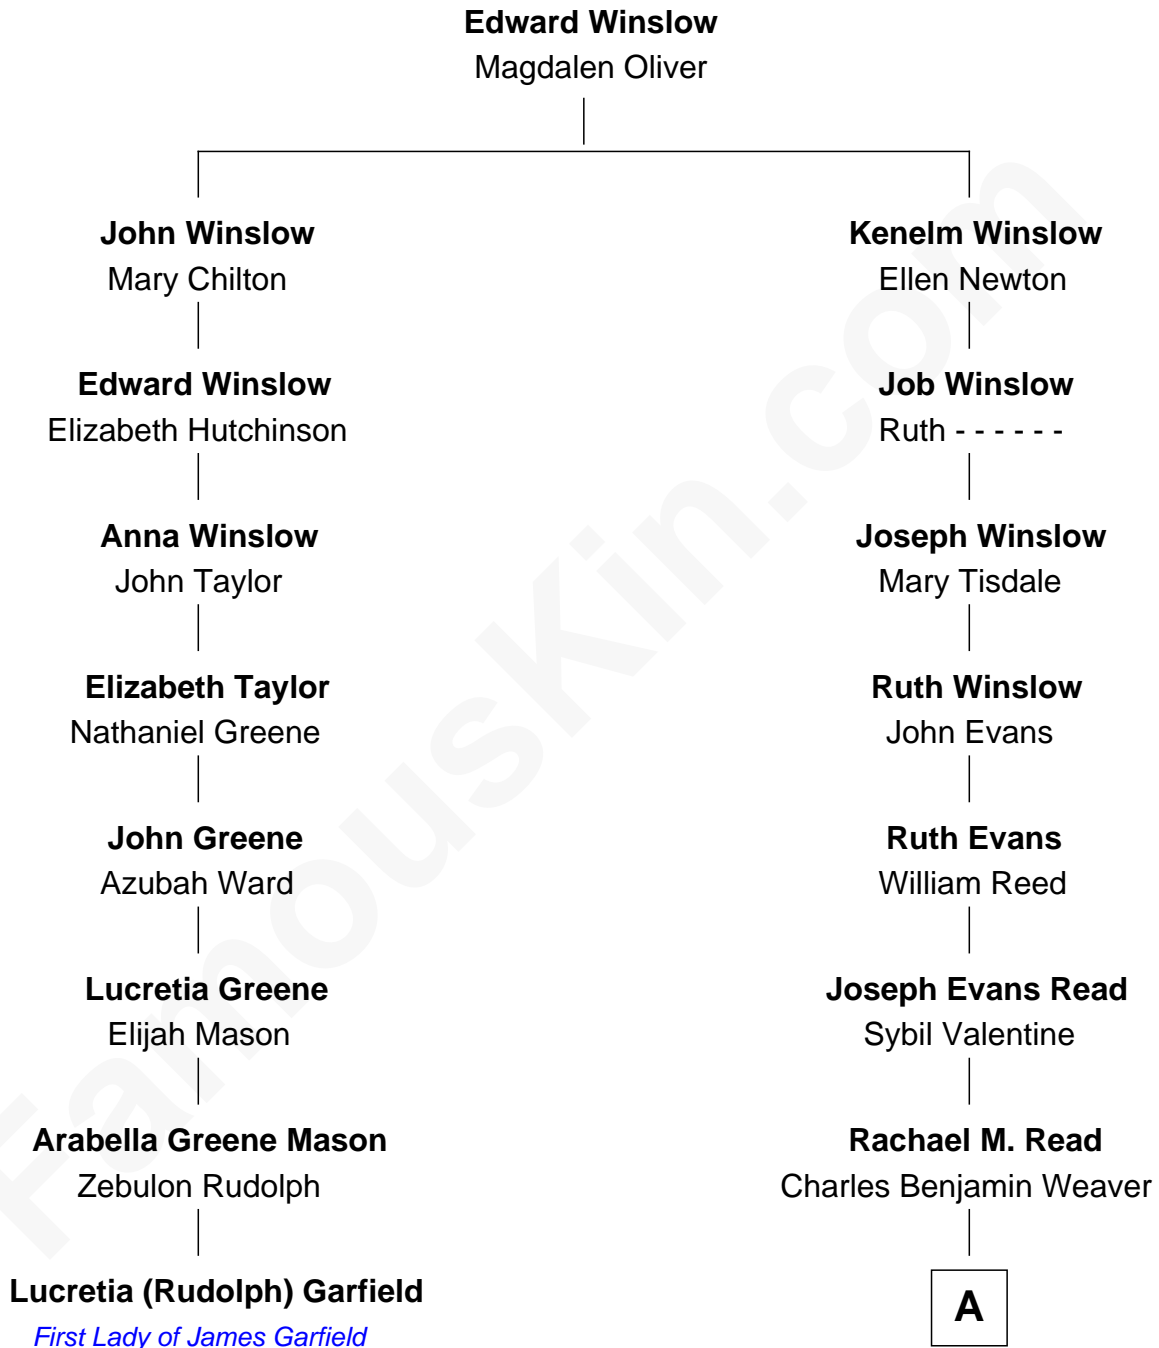

# FamousKin.com

## Relationship Chart of Lucretia (Rudolph) Garfield

*First Lady of President James Garfield*

7th cousin 3 times removed of

**Sigourney Weaver**  
*Movie Actress*

**A**

Francis Milton Weaver

Jane Weaver Laffin

Sylvester Laffin Weaver

Amabel Dixon

Sylvester Laffin Weaver

Desiree Mary Lucy Hawkins

**Sigourney Weaver**

*Movie Actress*

FamousKin.com