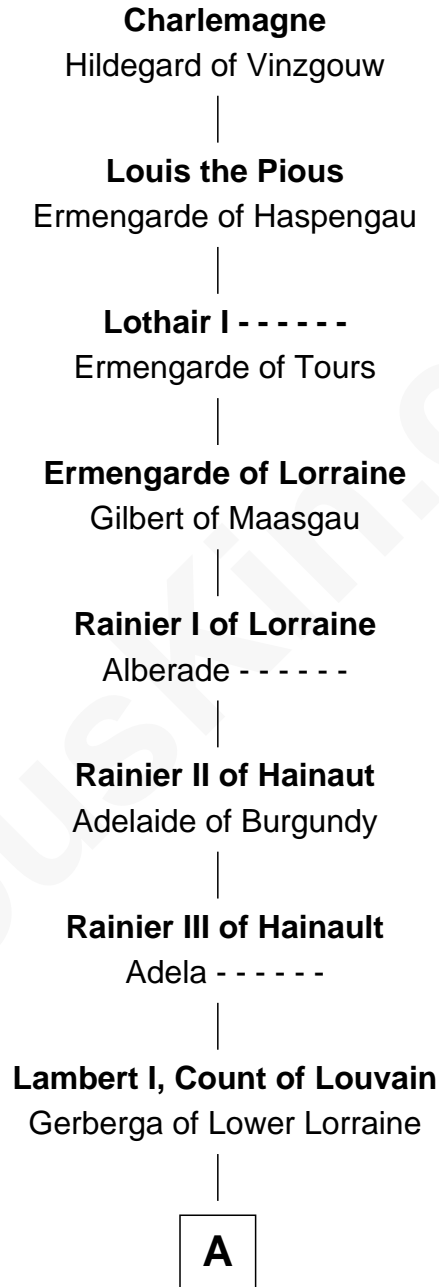

FamousKin.com
Relationship Chart of
Lucretia (Rudolph) Garfield
First Lady of President James Garfield

33rd Great-granddaughter of
Charlemagne
King of the Franks

A

Lambert II, Count of Louvain

Oda of Lorraine

Henry II, Count of Louvain

Adela of Orthen

Gottfried I, Count of Louvain

Ide de Chiny

Alice of Louvain

William d'Aubenev

William d'Aubenev

Maud de St. Hilary