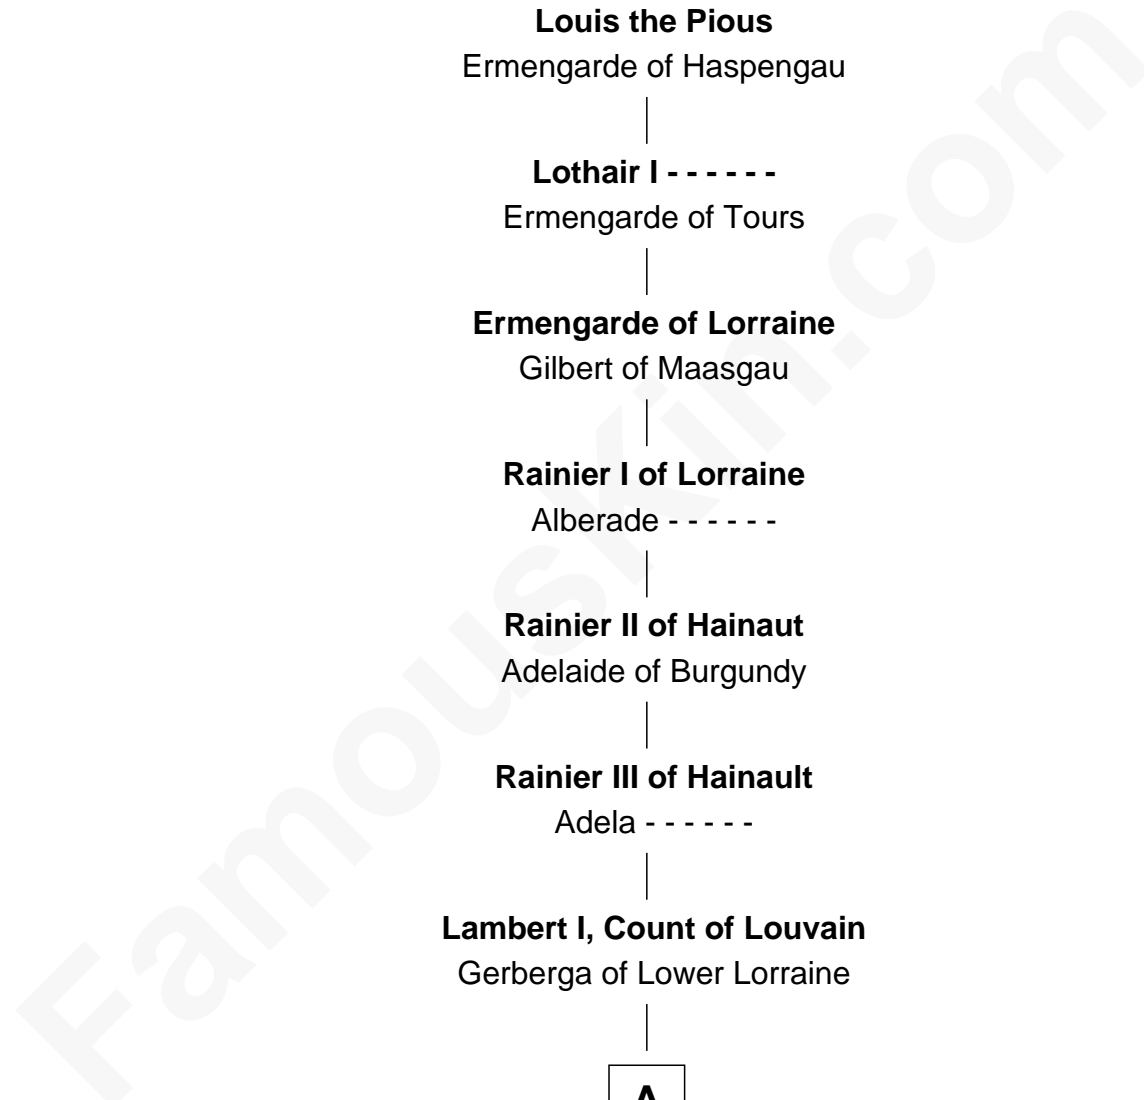

FamousKin.com
Relationship Chart of
Lucretia (Rudolph) Garfield
First Lady of President James Garfield

33rd Great-granddaughter of
Charlemagne
King of the Franks

A

Lambert II, Count of Louvain

Oda of Lorraine

Henry II, Count of Louvain

Adela of Orthen

Gottfried I, Count of Louvain

Ide de Chiny

Alice of Louvain

William d'Aubenev

William d'Aubenev

Maud de St. Hilary