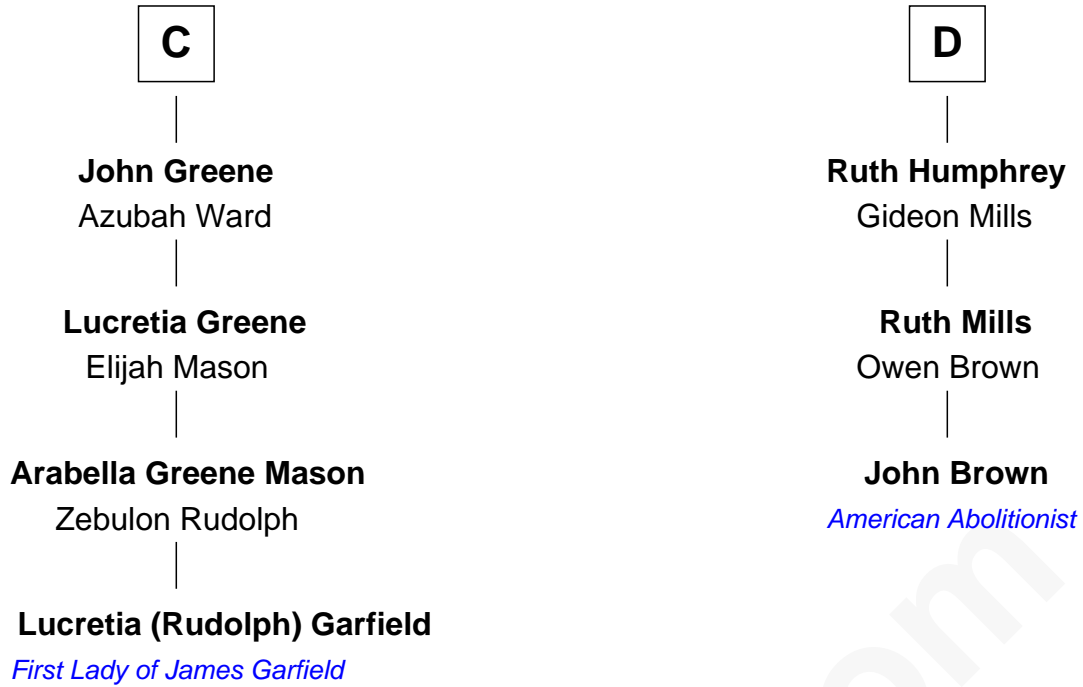

FamousKin.com

Relationship Chart of Lucretia (Rudolph) Garfield

First Lady of President James Garfield

19th cousin 1 time removed of

John Brown

American Abolitionist

Sir Roger de Quincy

Helen of Galloway

Eleanor de Burradon

Sir Henry Tailboys

Joan Tailboys

Sir Andrew Luttrell

Hawise Luttrell

Sir Godfrey Hilton

A

Margaret de Quincy

Sir William de Ferrers

Joan de Ferrers

Sir Thomas de Berkeley

Sir Maurice de Berkeley

Eve la Zouche

Thomas de Berkeley

Katherine de Clyvedon

Sir John Berkeley

Elizabeth Betteshorne

Elizabeth Berkeley

Sir John Sutton

Sir Edmund Sutton

Joyce Tiptoft

B

FamousKin.com