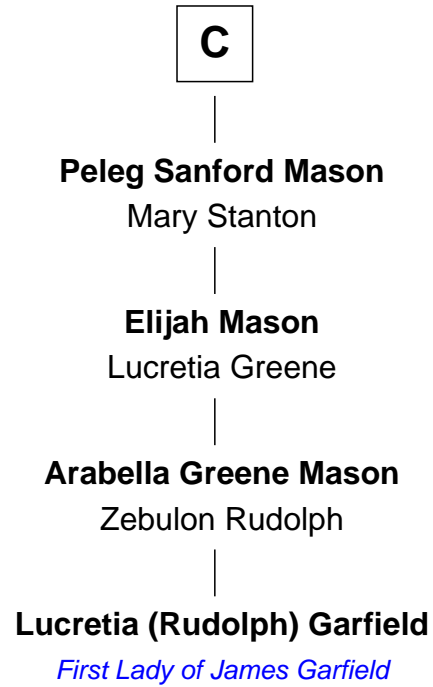

FamousKin.com
Relationship Chart of
Lucretia (Rudolph) Garfield
First Lady of President James Garfield

29th Great-granddaughter of

King Robert I
King of France

FamousKin.com

A

William FitzRobert
Hawise de Beaumont

Rev. Francis Marbury

Anne Marbury

William Hutchinson

Bridget Hutchinson

Gov. John Sanford

Gov. Peleg Sanford

Mary Coddington

Anne Sanford

Capt. John Mason

C

FamousKin.com