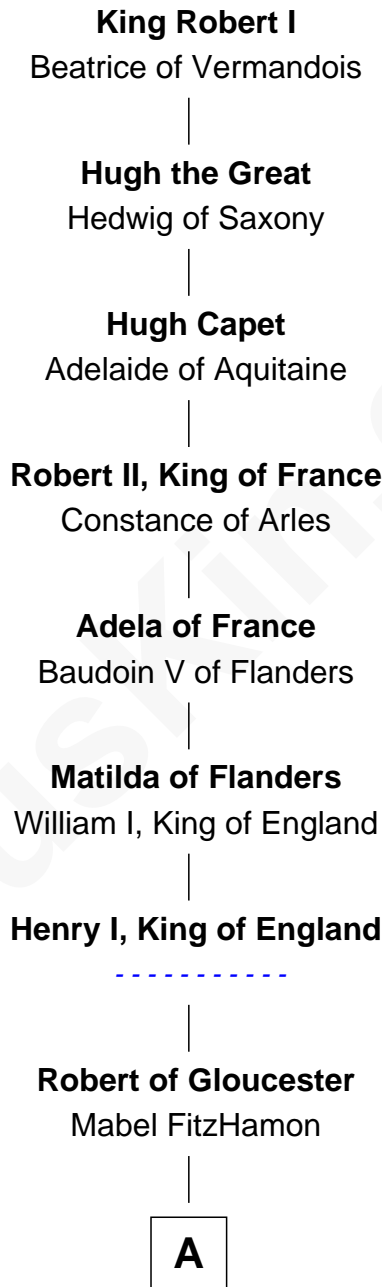

FamousKin.com
Relationship Chart of
Lucretia (Rudolph) Garfield
First Lady of President James Garfield

29th Great-granddaughter of

King Robert I
King of France

FamousKin.com

A

William FitzRobert
Hawise de Beaumont