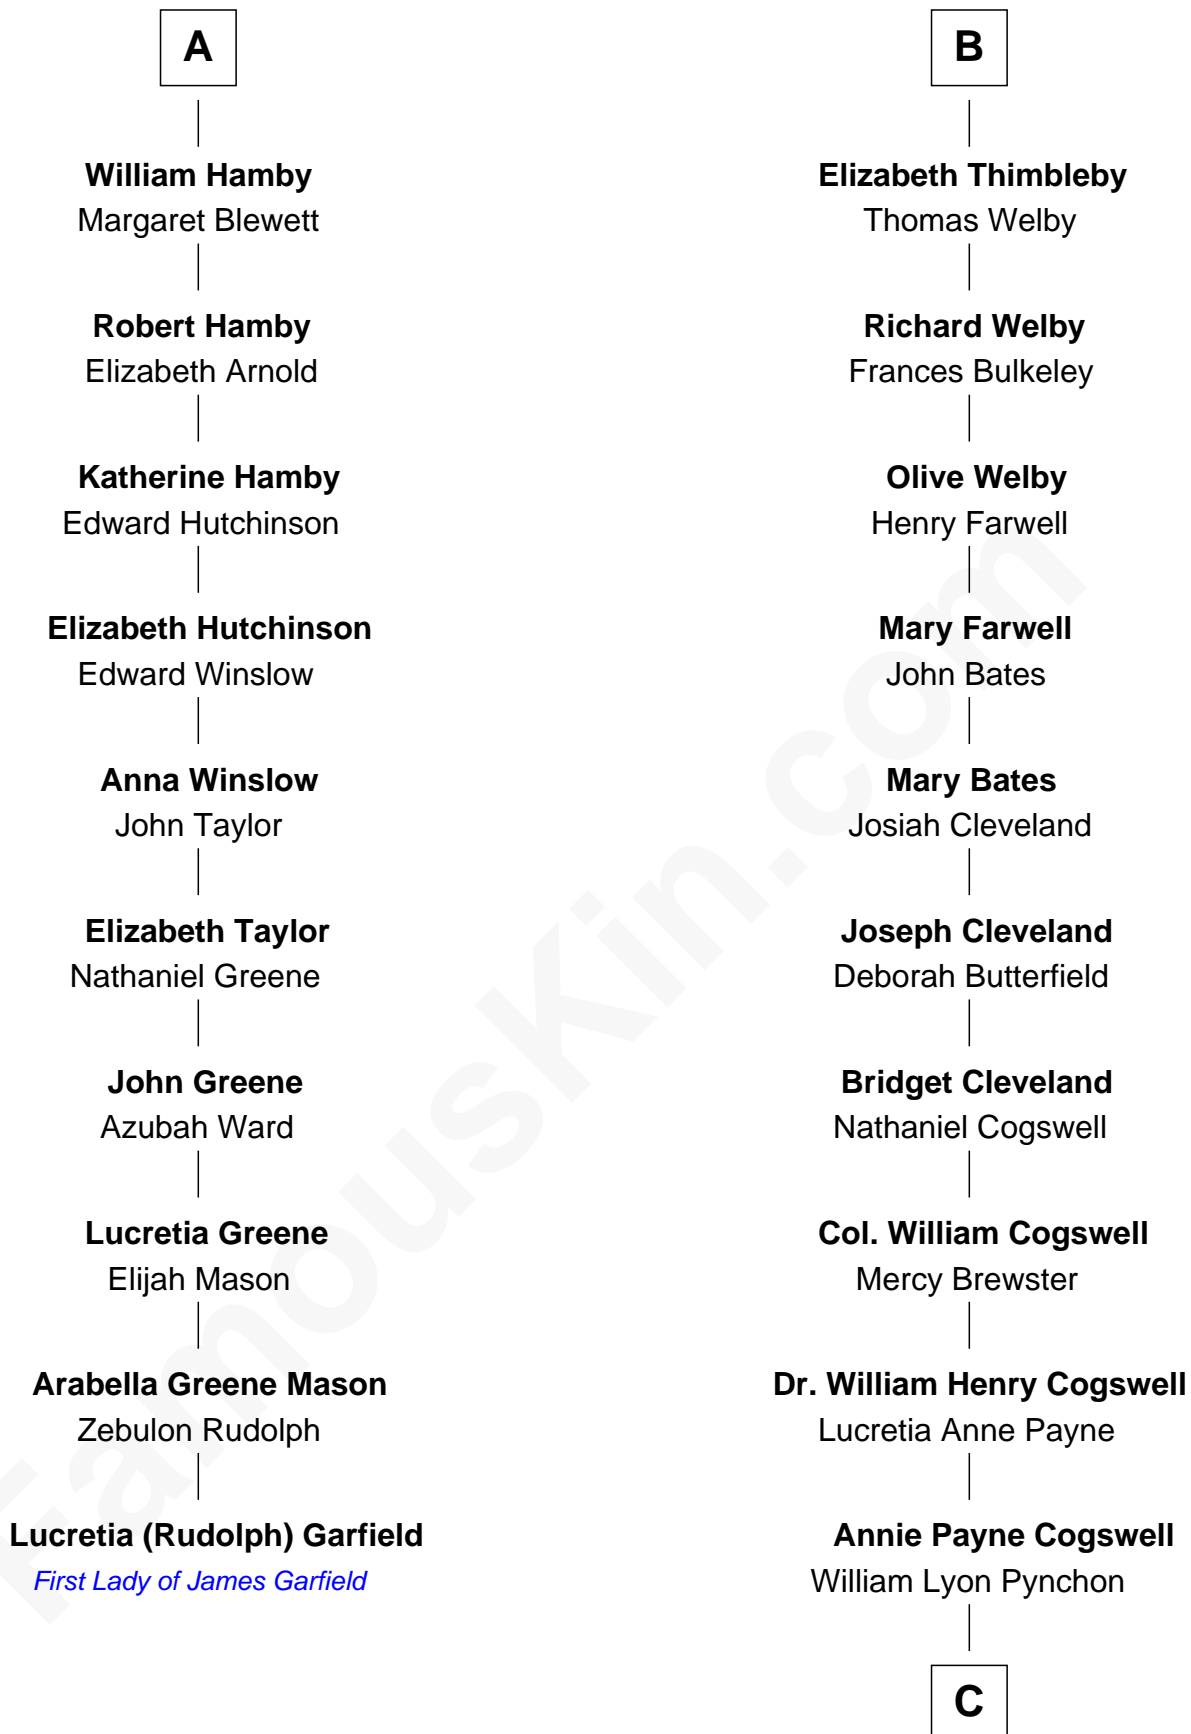

**FamousKin.com**  
**Relationship Chart of**  
**Lucretia (Rudolph) Garfield**  
*First Lady of President James Garfield*

16th cousin 3 times removed of

**Thomas Pynchon**  
*American Novelist*

C

William Henry Chichele Pynchon

Carrie Susan Moyses

Thomas Ruggles Pynchon

Catherine Frances Bennett

Thomas Pynchon

*Novelist*