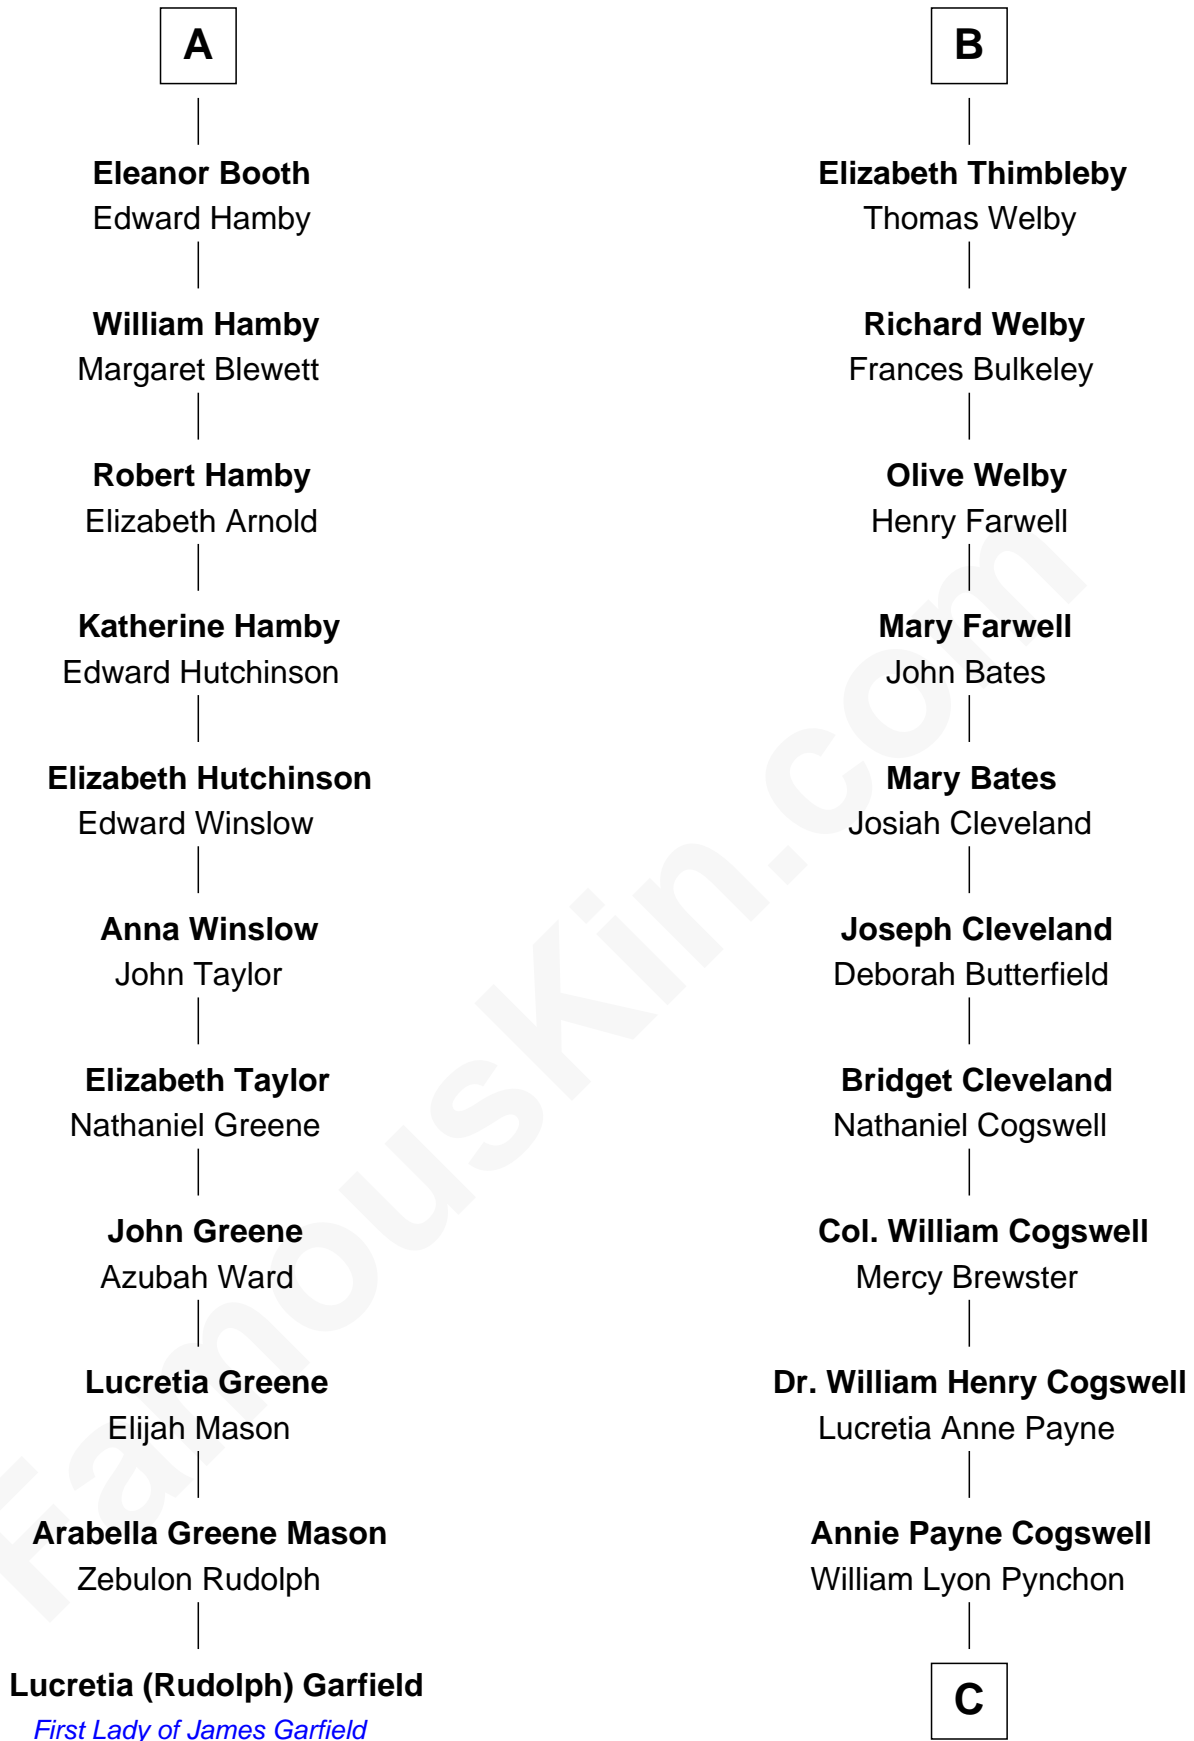

FamousKin.com

Relationship Chart of Lucretia (Rudolph) Garfield

First Lady of President James Garfield

17th cousin 2 times removed of

Thomas Pynchon
American Novelist

Sir William de Ros
Margery de Badlesmere

C

William Henry Chichele Pynchon

Carrie Susan Moyses

Thomas Ruggles Pynchon

Catherine Frances Bennett

Thomas Pynchon

Novelist

FamousKin.com