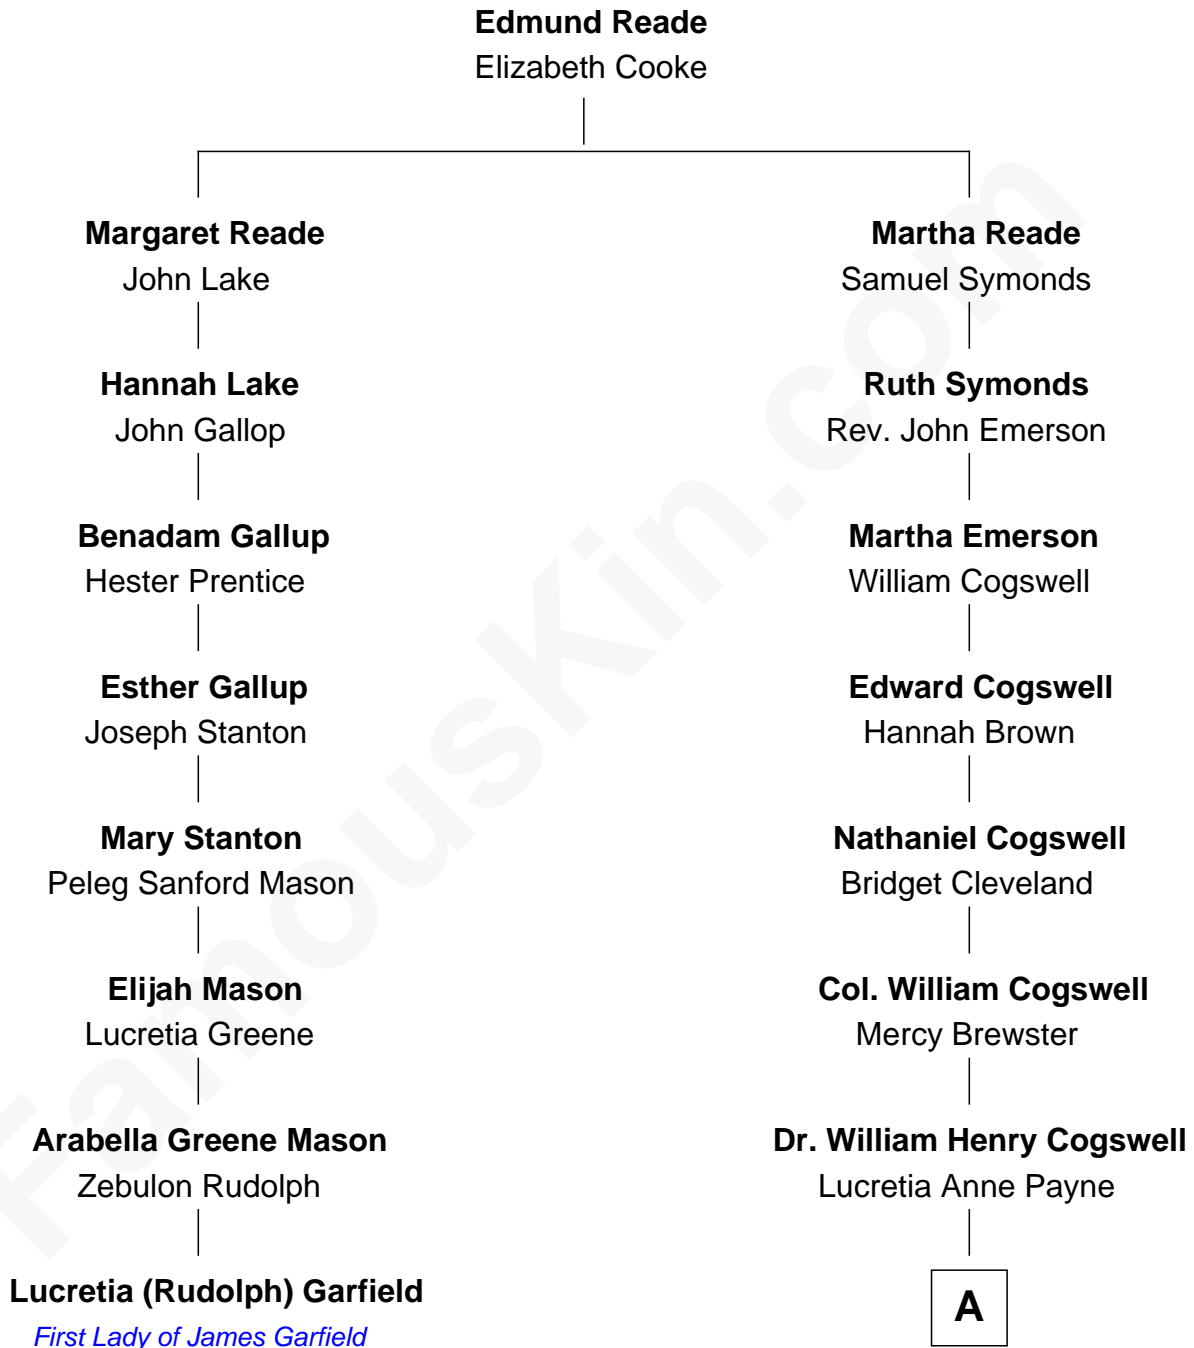

# FamousKin.com

## Relationship Chart of Lucretia (Rudolph) Garfield

*First Lady of President James Garfield*

7th cousin 3 times removed of

**Thomas Pynchon**  
*American Novelist*

**A**

**Annie Payne Cogswell**

William Lyon Pynchon