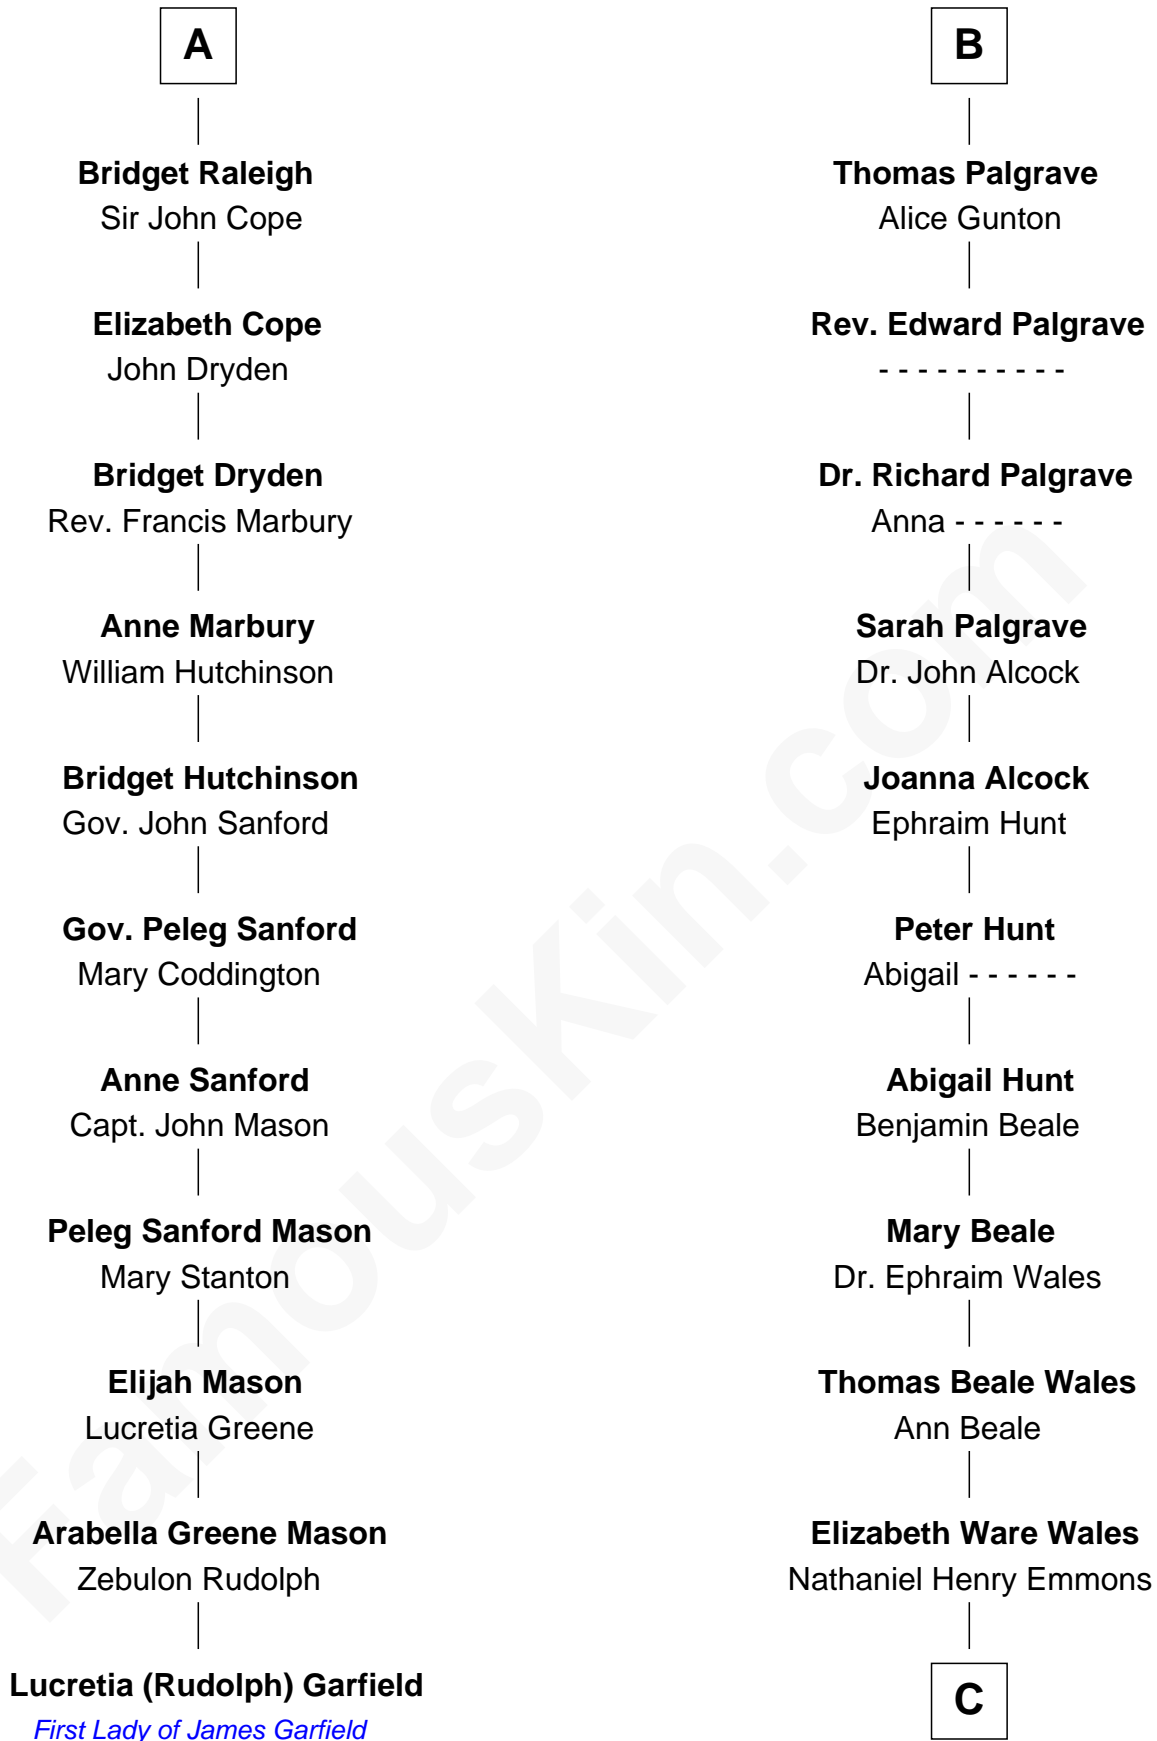

## Relationship Chart of

**Lucretia (Rudolph) Garfield**

*First Lady of President James Garfield*

17th cousin 4 times removed of

**Paget Brewster**

*TV Actress*

**Edmund Fitzalan**

Alice de Warenne

**C**

**Ann Wales Emmons**

Benjamin Brewster

**Dr. George Washington Wales Brewster**

Ellen Mackenzie Hodge

**George Washington Wales Brewster**

Joan Ryerson

**Galen Brewster**

Hathaway Tew

**Paget Brewster**

*TV Actress*