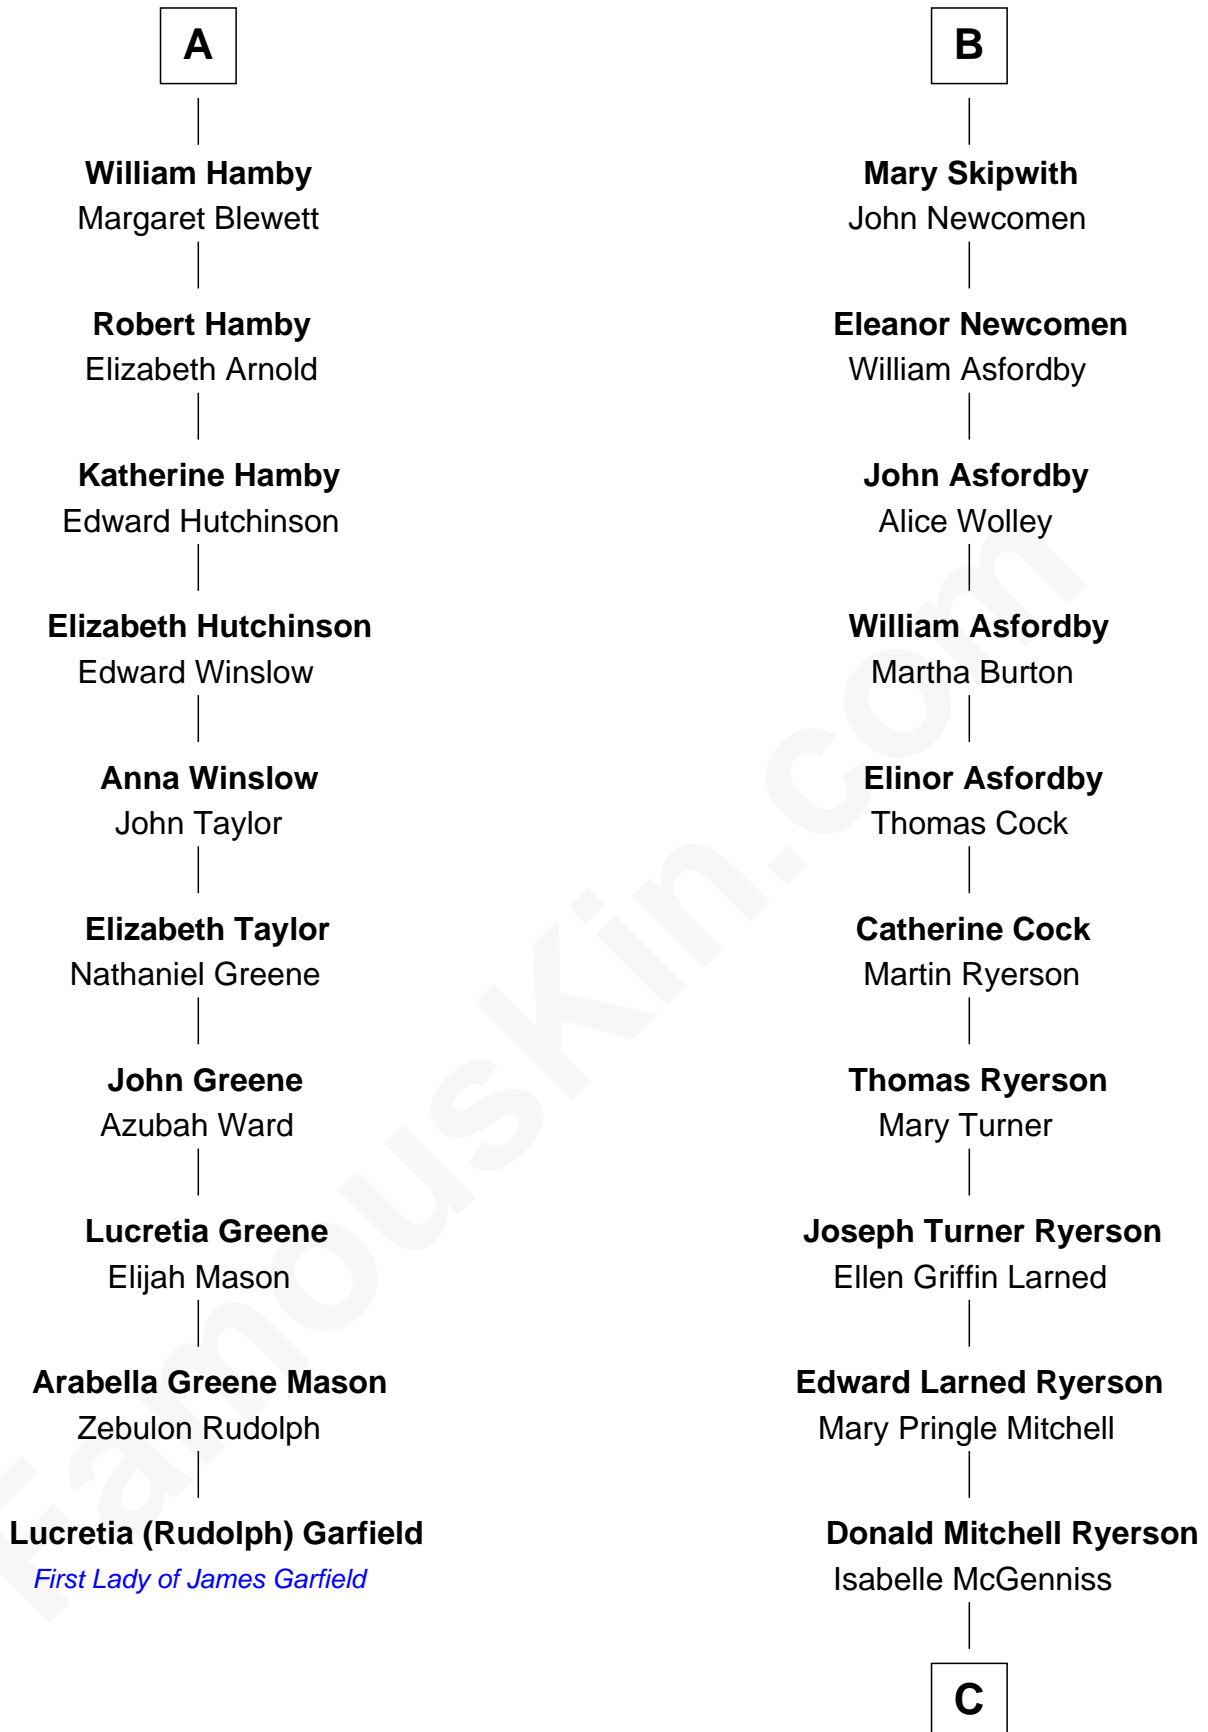

FamousKin.com

Relationship Chart of Lucretia (Rudolph) Garfield

First Lady of President James Garfield

16th cousin 3 times removed of

Paget Brewster
TV Actress

C

—
Joan Ryerson

George Washington Wales Brewster

—
Galen Brewster

Hathaway Tew

—
Paget Brewster

TV Actress

FamousKin.com