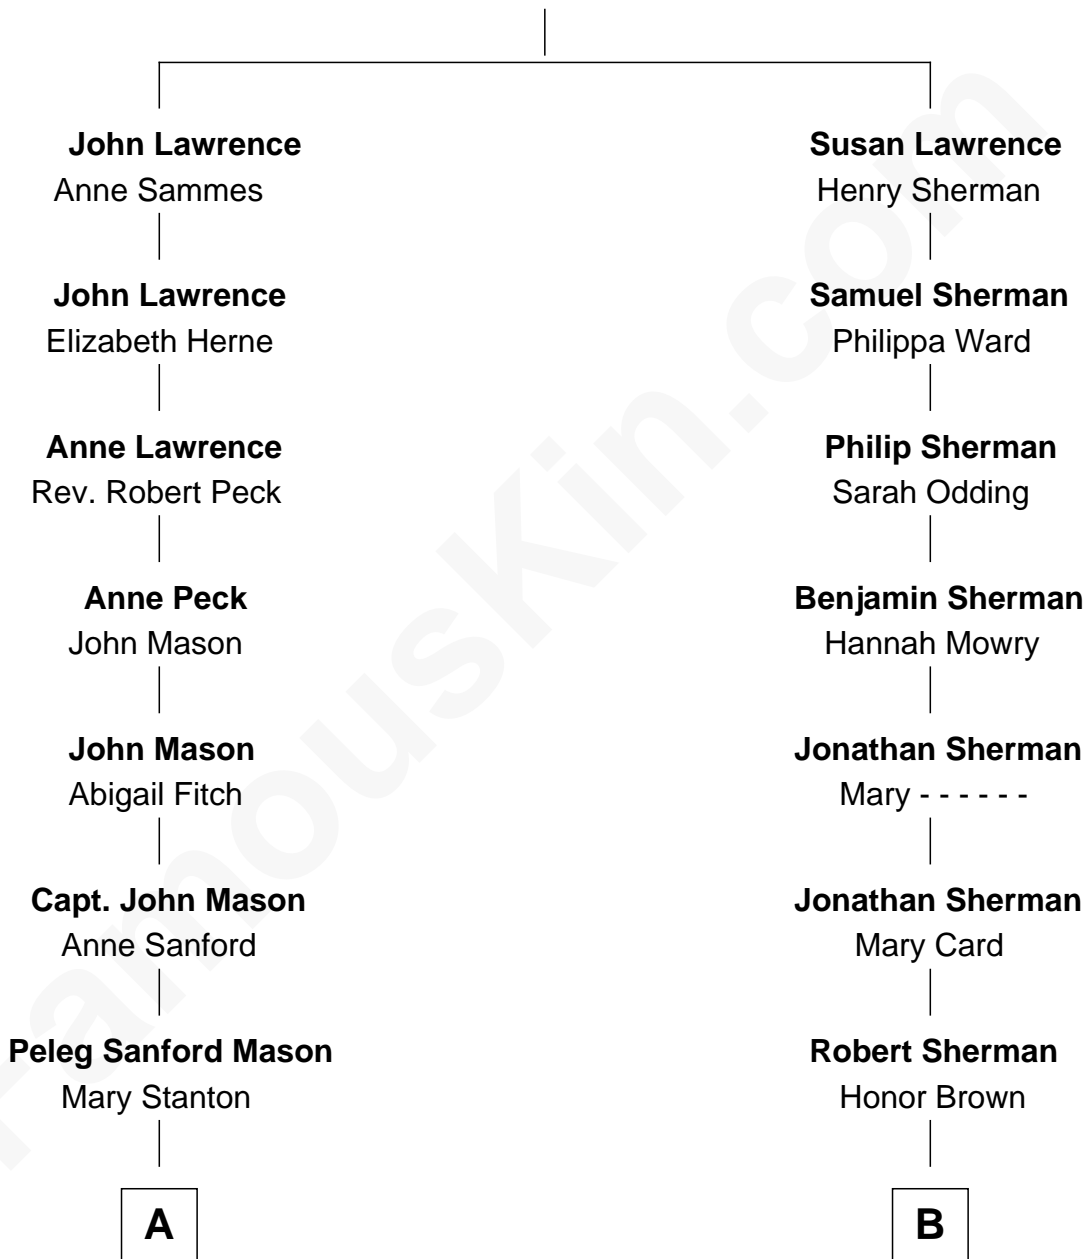

**FamousKin.com**  
**Relationship Chart of**  
**Lucretia (Rudolph) Garfield**  
*First Lady of President James Garfield*

**9th cousin of**  
**James Sherman**  
*27th U.S. Vice-President*

**John Lawrence**

-----

**A**

**Elijah Mason**  
Lucretia Greene

**Arabella Greene Mason**  
Zebulon Rudolph

**Lucretia (Rudolph) Garfield**  
*First Lady of James Garfield*

**B**

**Willett Helme Sherman**  
Catherine Ann Schoolcraft