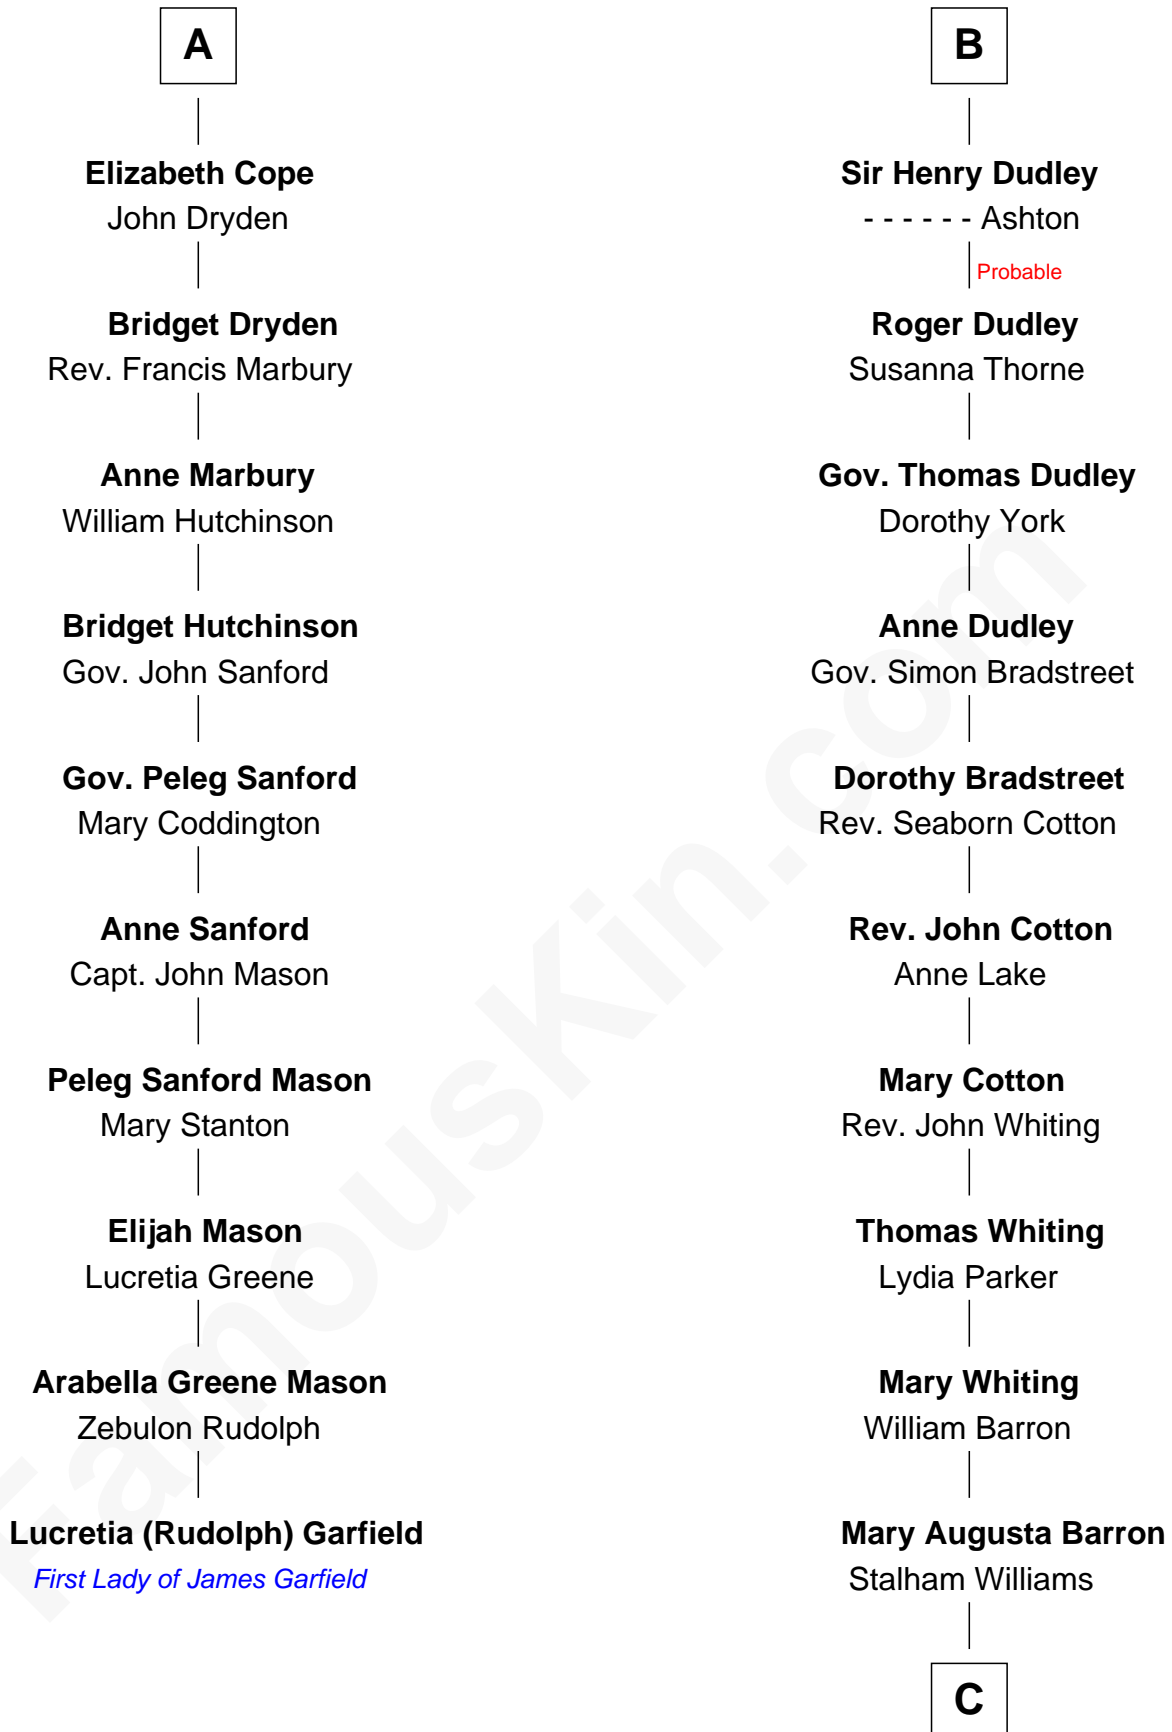

FamousKin.com

Relationship Chart of Lucretia (Rudolph) Garfield

First Lady of President James Garfield

16th cousin 3 times removed of

James Sherman

27th U.S. Vice-President

C

Frances Lucretia Williams

Richard Winslow Sherman

Mary Frances Sherman

Richard Updike Sherman

James Sherman

27th U.S. Vice-President

FamousKin.com