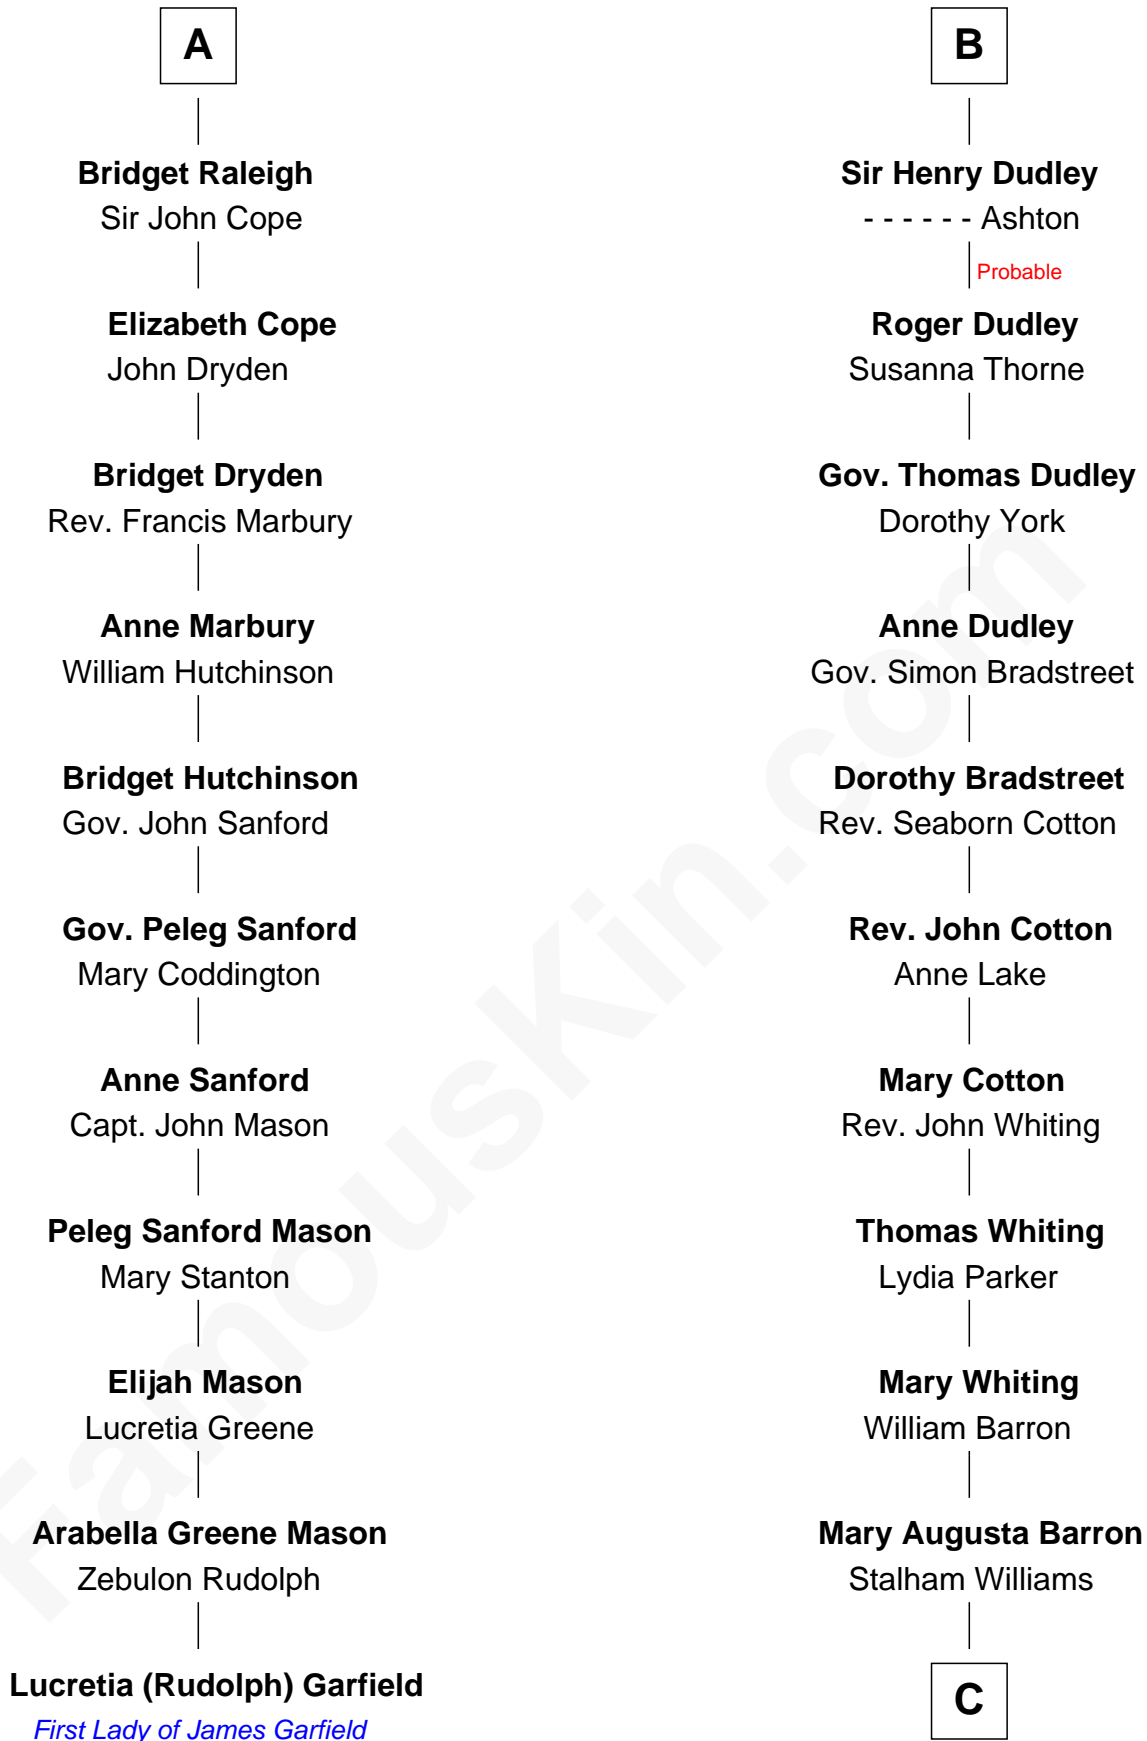

## Relationship Chart of Lucretia (Rudolph) Garfield

*First Lady of President James Garfield*

17th cousin 2 times removed of

**James Sherman**

*27th U.S. Vice-President*

**Edmund Fitzalan**

Alice de Warenne

C

Frances Lucretia Williams

Richard Winslow Sherman

Mary Frances Sherman

Richard Updike Sherman

James Sherman

*27th U.S. Vice-President*

FamousKin.com