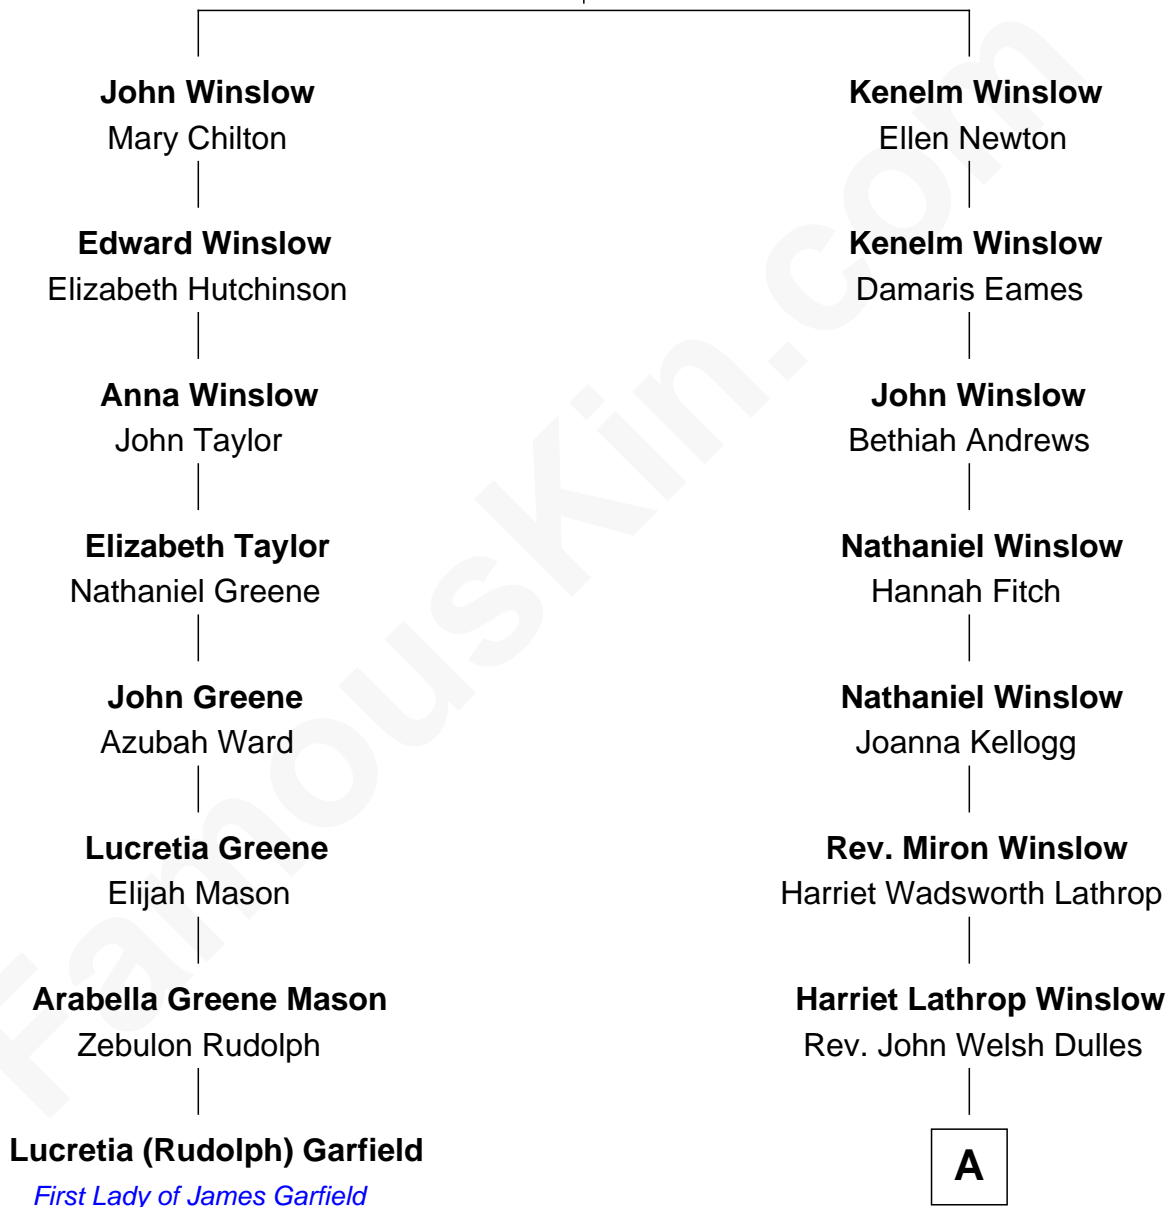

FamousKin.com

Relationship Chart of Lucretia (Rudolph) Garfield

First Lady of President James Garfield

7th cousin 1 time removed of

Allen Dulles

5th Director of the C.I.A.

Edward Winslow
Magdalen Oliver

A

Allen Macy Dulles

Edith Foster

Allen Dulles

5th Director of the C.I.A.

FamousKin.com