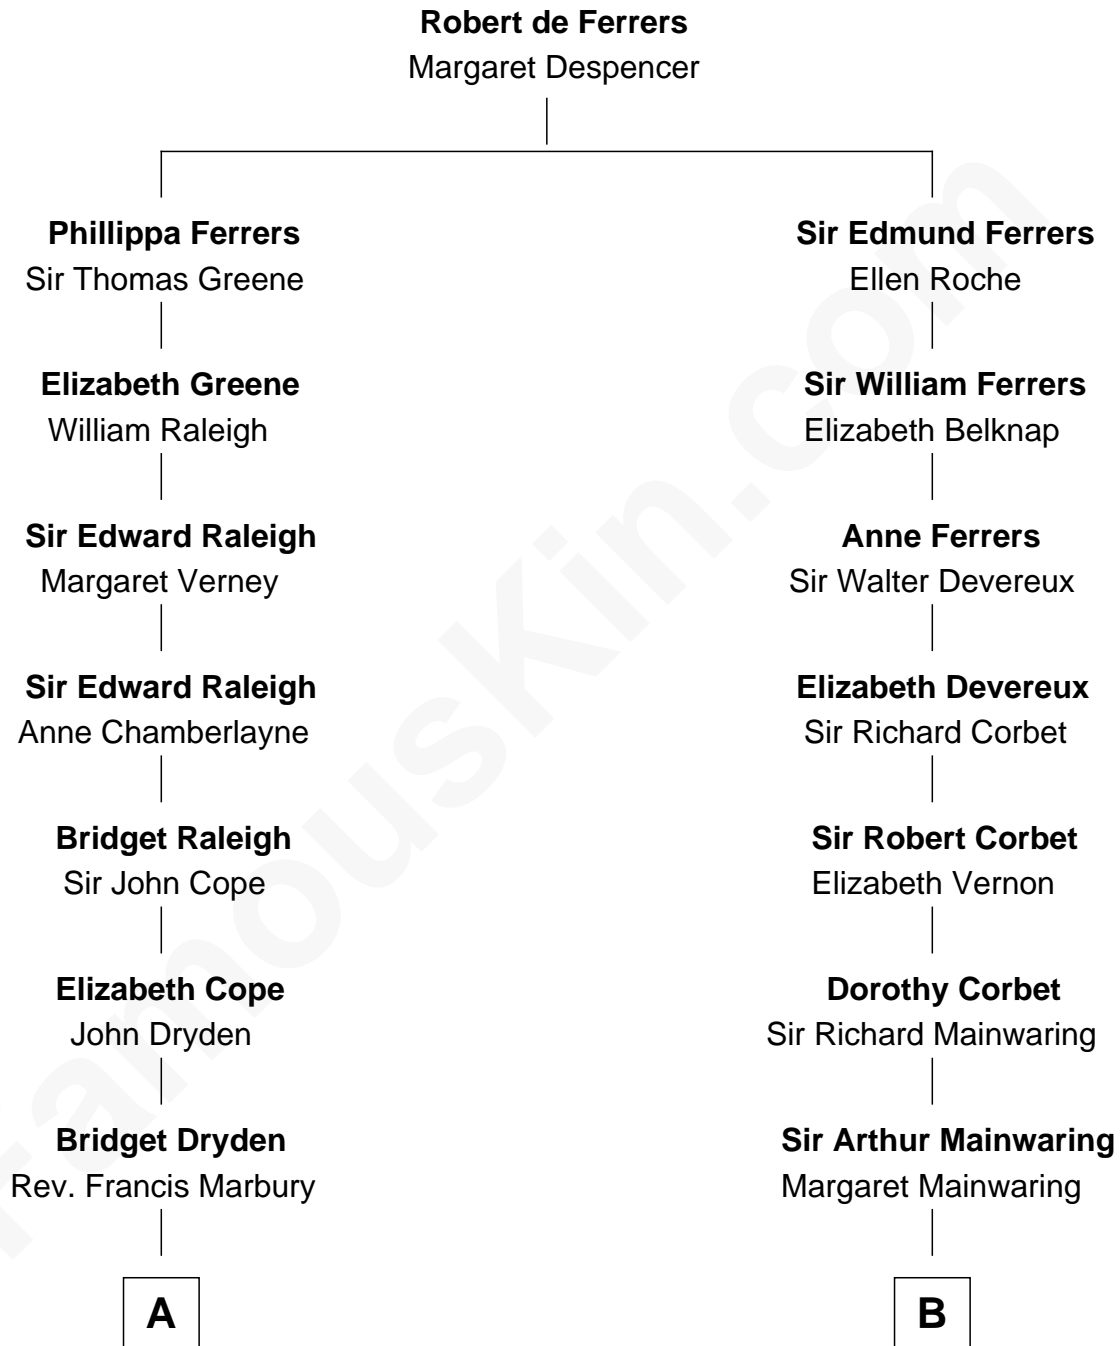

FamousKin.com

Relationship Chart of Lucretia (Rudolph) Garfield

First Lady of President James Garfield

14th cousin 4 times removed of

Allen Dulles

5th Director of the C.I.A.

C

Allen Macy Dulles

Edith Foster

Allen Dulles

5th Director of the C.I.A.

FamousKin.com