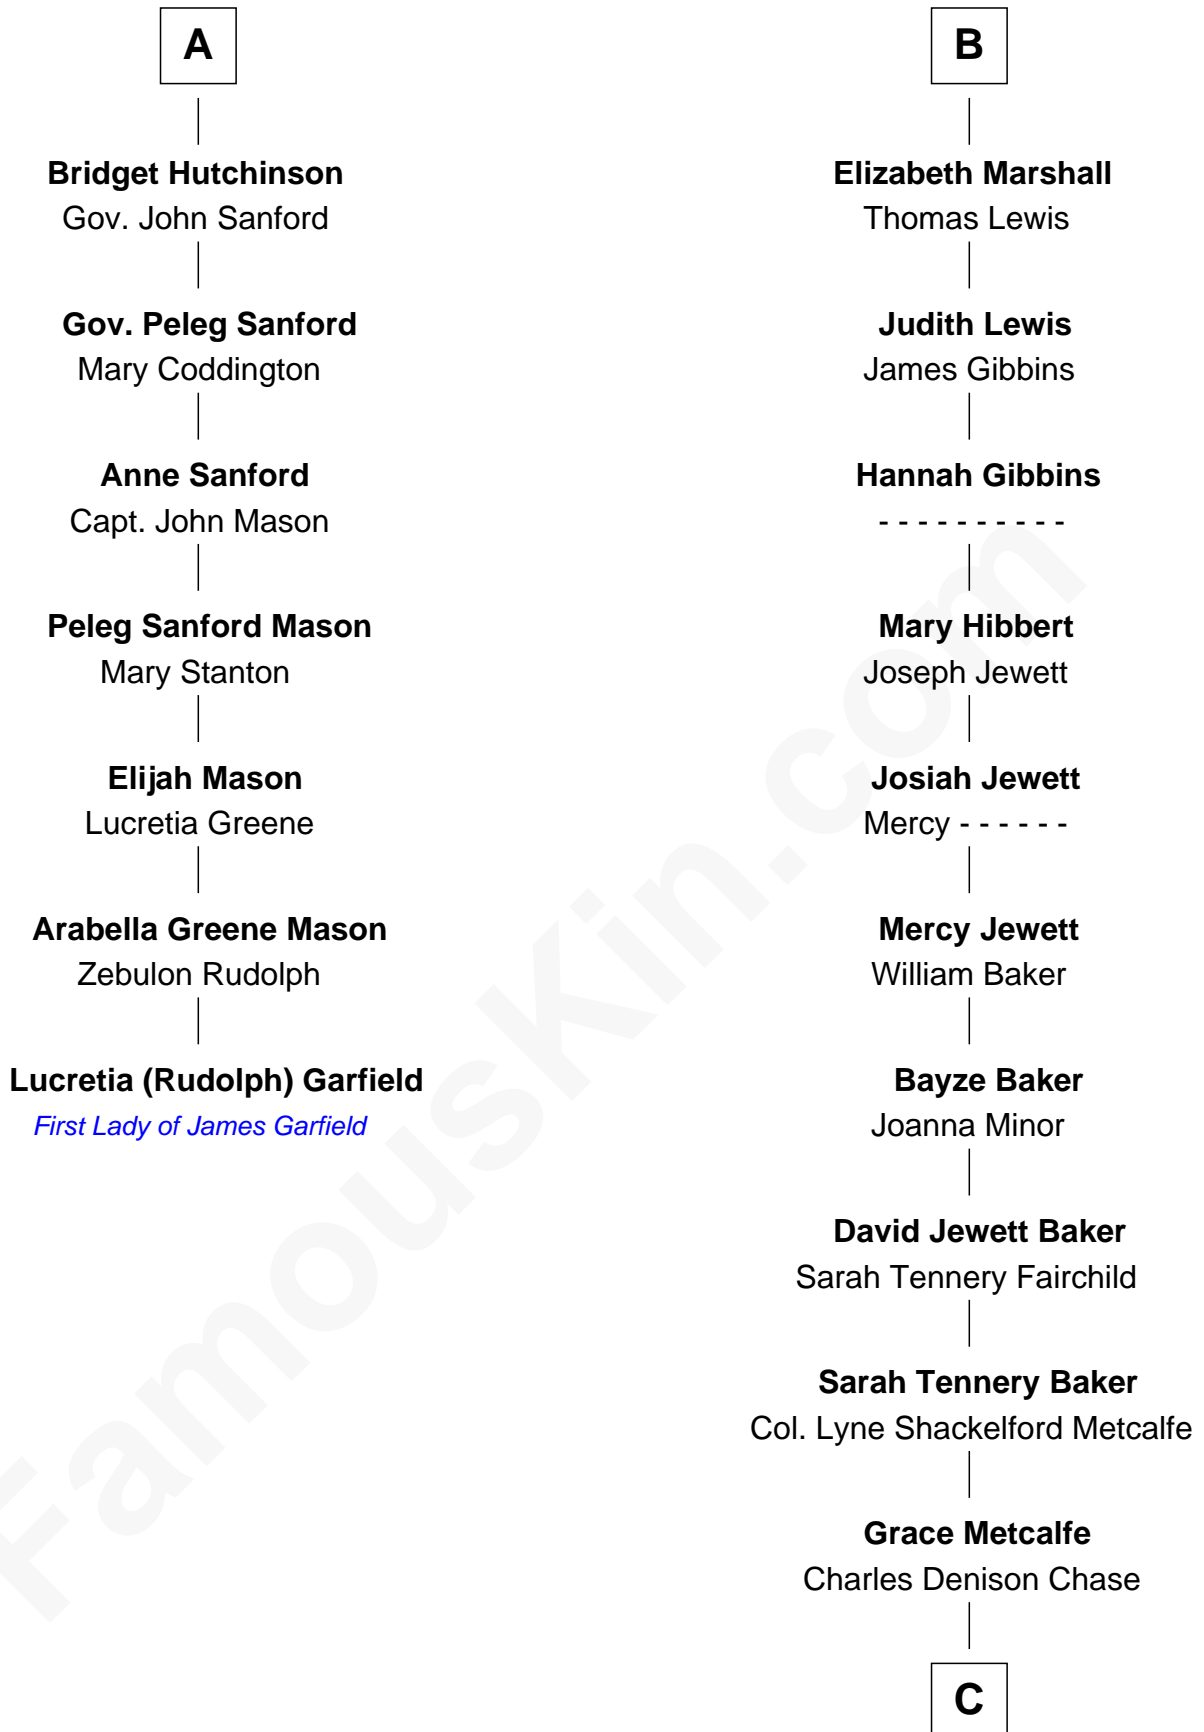

## Relationship Chart of Lucretia (Rudolph) Garfield

*First Lady of President James Garfield*

13th cousin 6 times removed of

**Chevy Chase**

*Comedian, Actor and Writer*

**C**

**Edward Leigh Chase**

Mabel Penrose Tinsley

**Edward Tinsley Chase**

Cathalene Parker Browning

**Chevy Chase**

*Comedian, Actor and Writer*