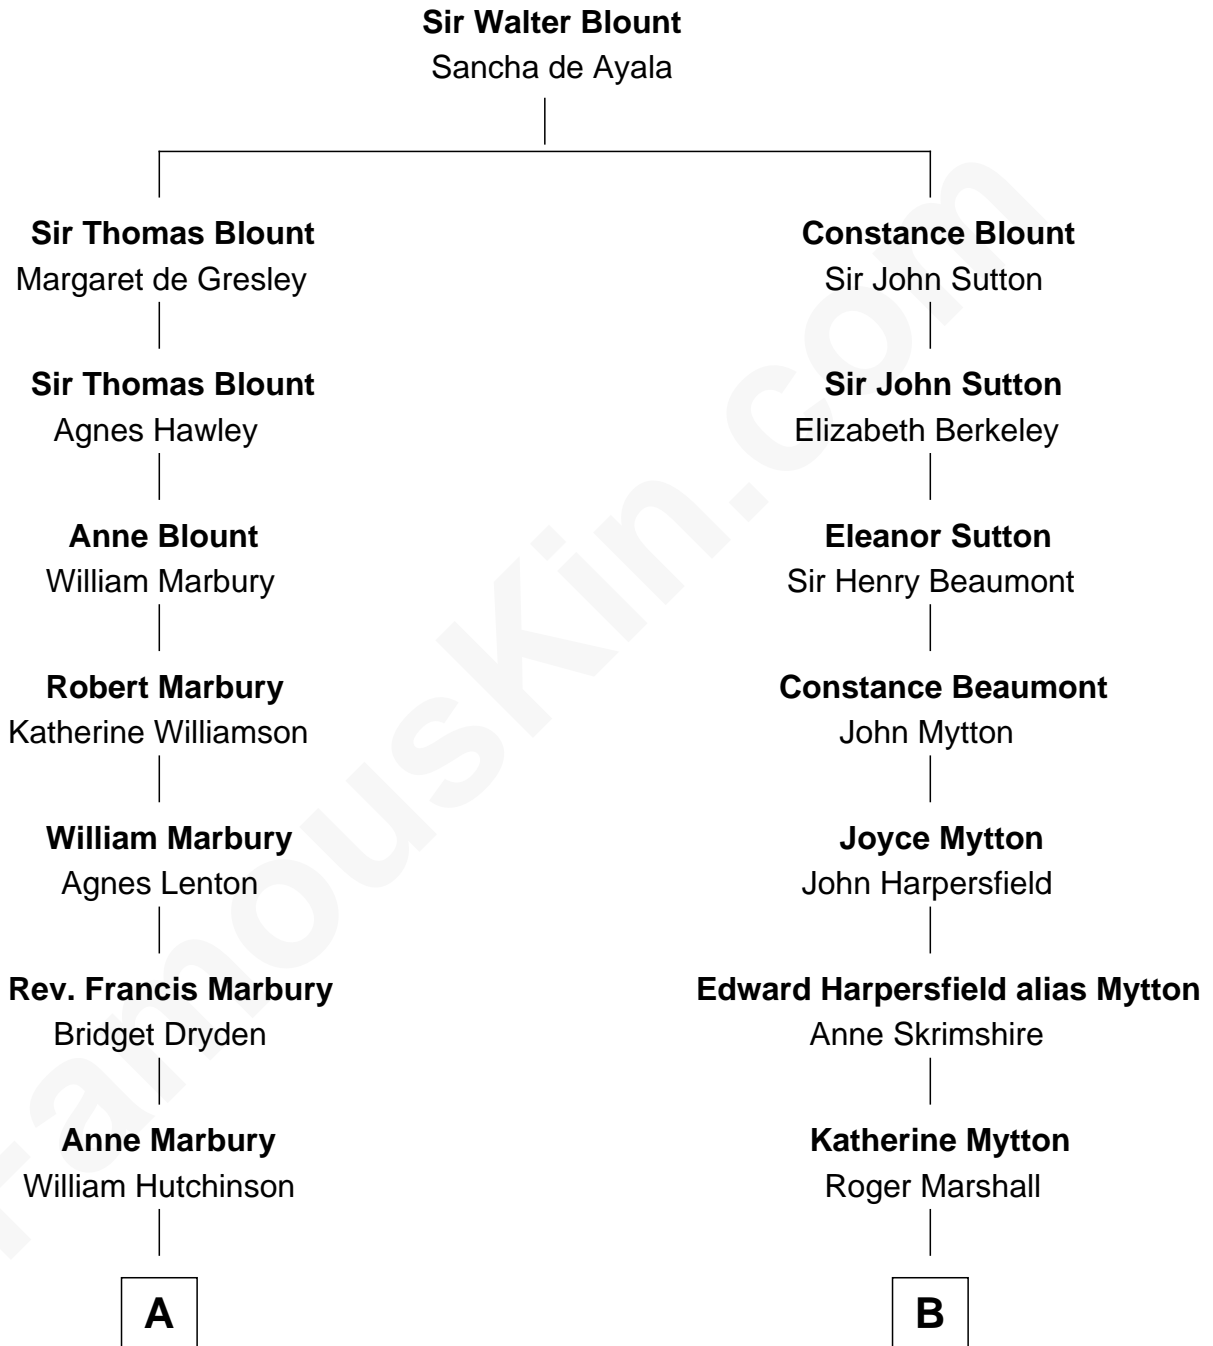

# FamousKin.com

## Relationship Chart of Lucretia (Rudolph) Garfield

*First Lady of President James Garfield*

13th cousin 6 times removed of

**Chevy Chase**

*Comedian, Actor and Writer*

**C**

**Edward Leigh Chase**

Mabel Penrose Tinsley

**Edward Tinsley Chase**

Cathalene Parker Browning

**Chevy Chase**

*Comedian, Actor and Writer*