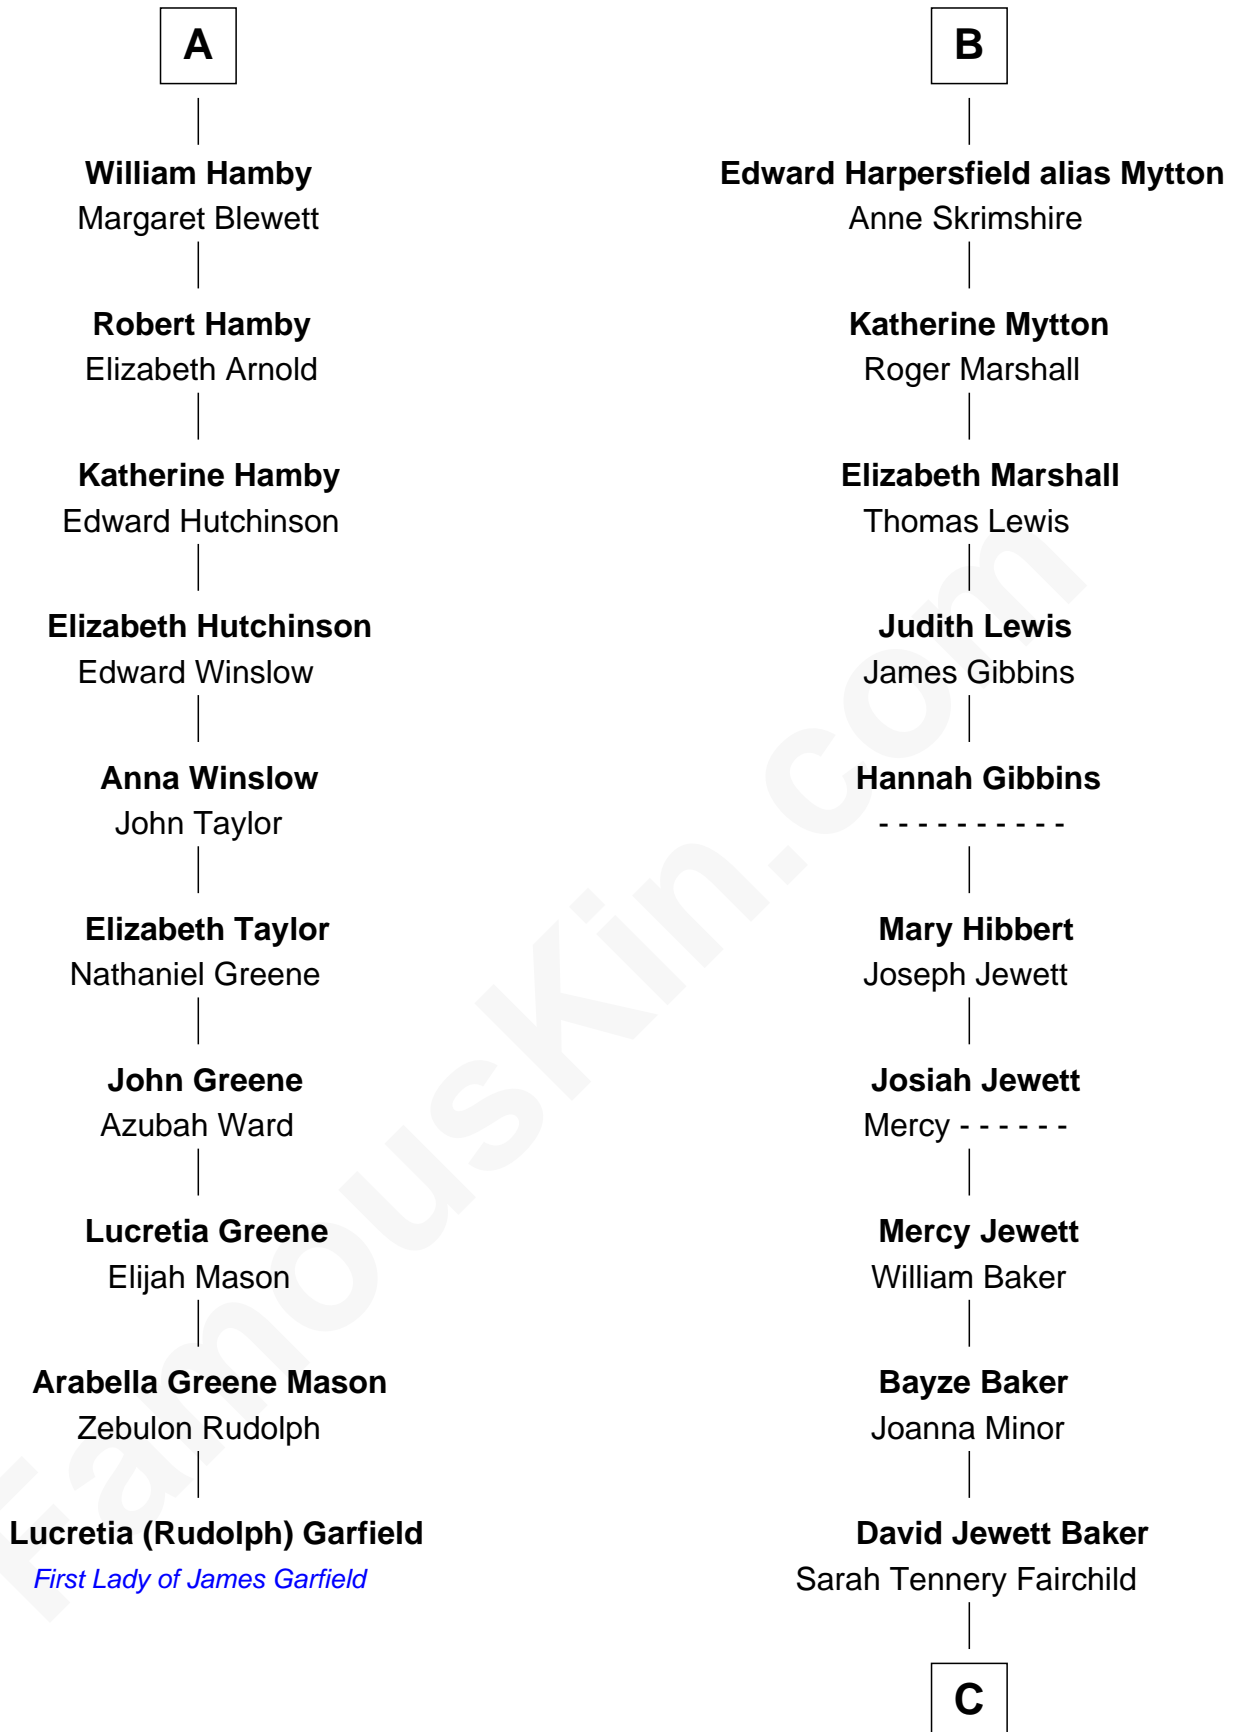

FamousKin.com

Relationship Chart of Lucretia (Rudolph) Garfield

First Lady of President James Garfield

16th cousin 5 times removed of

Chevy Chase

Comedian, Actor and Writer

C

Sarah Tennery Baker