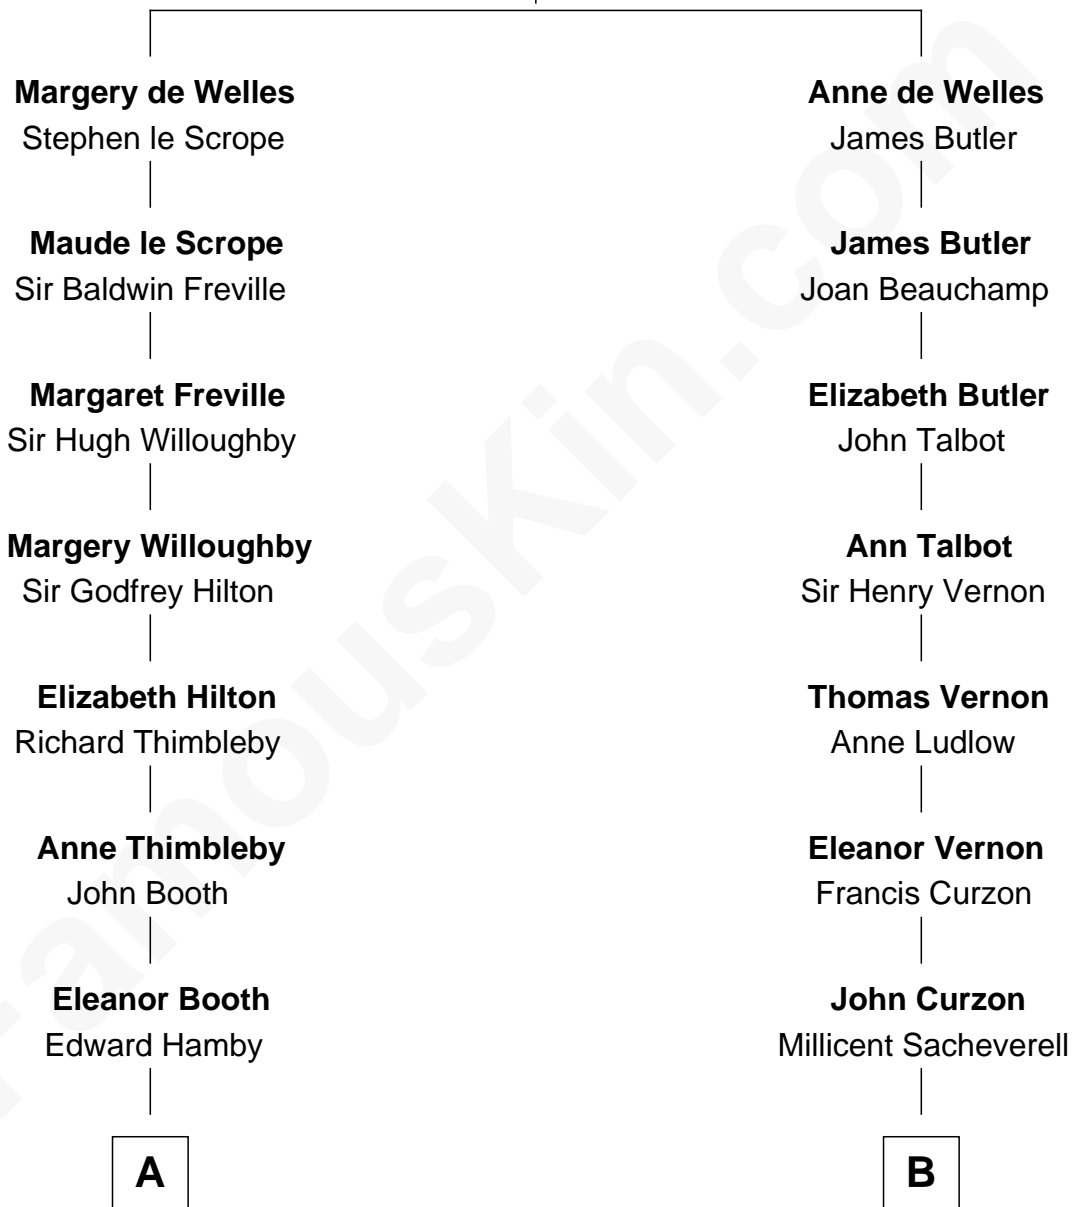

FamousKin.com
Relationship Chart of
Lucretia (Rudolph) Garfield
First Lady of President James Garfield

16th cousin 3 times removed of

Oliver Platt
Movie Actor

John de Welles
Maud de Roos

C

Eileen Burden
Walter Maynard