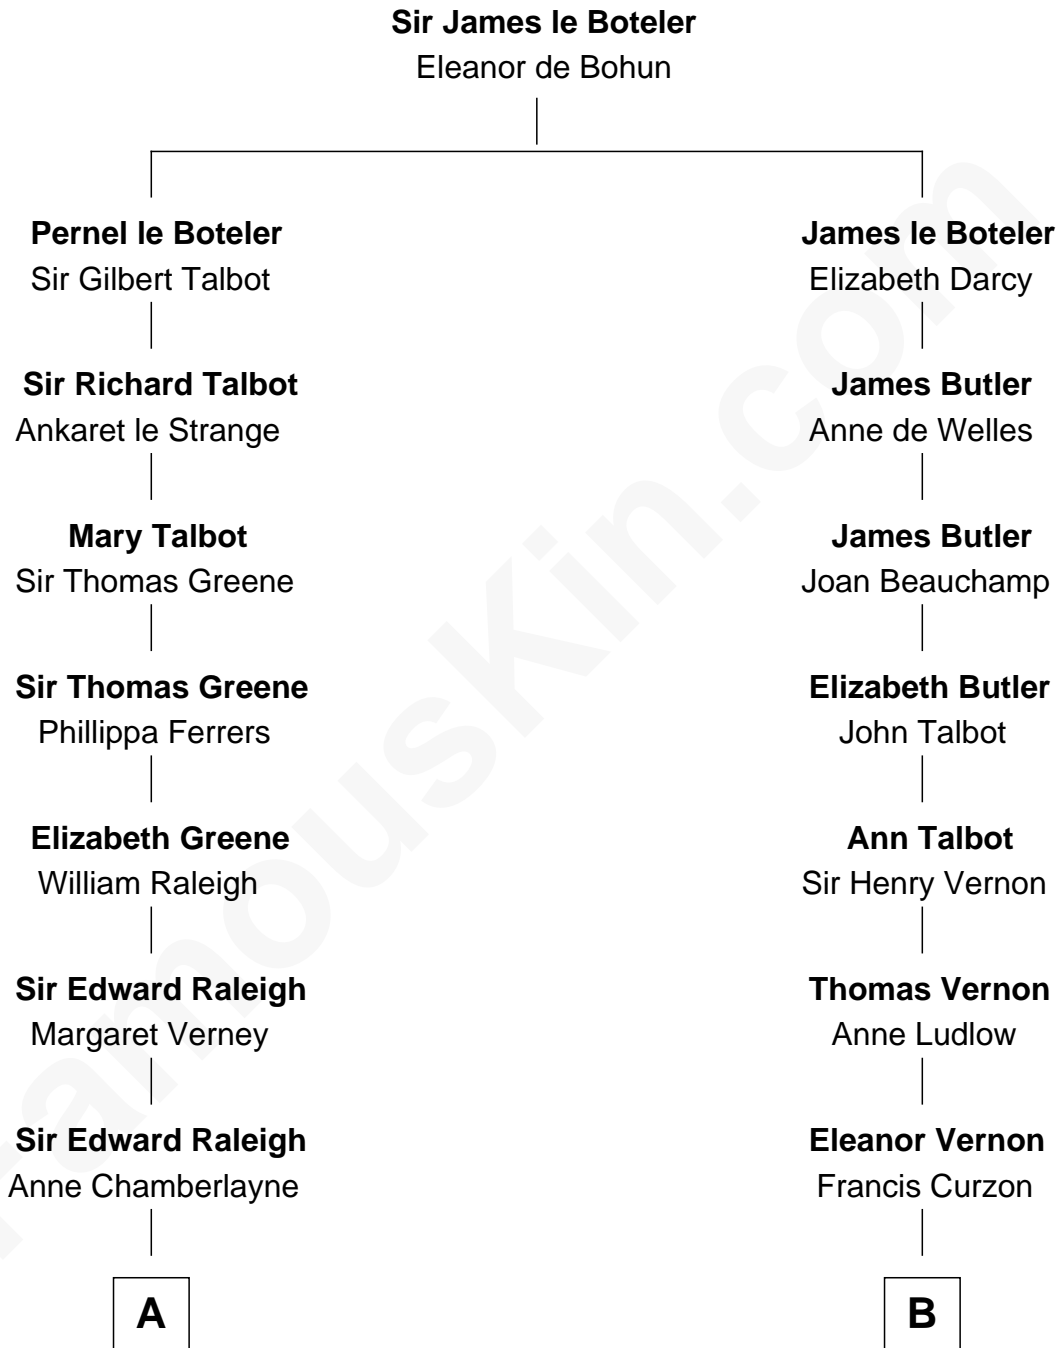

FamousKin.com
Relationship Chart of
Lucretia (Rudolph) Garfield
First Lady of President James Garfield

17th cousin 3 times removed of

Oliver Platt
Movie Actor

C

Cynthia Burke Roche

Arthur Scott Burden

Eileen Burden

Walter Maynard

Sheila Maynard

Nicholas Platt

Oliver Platt

Movie Actor