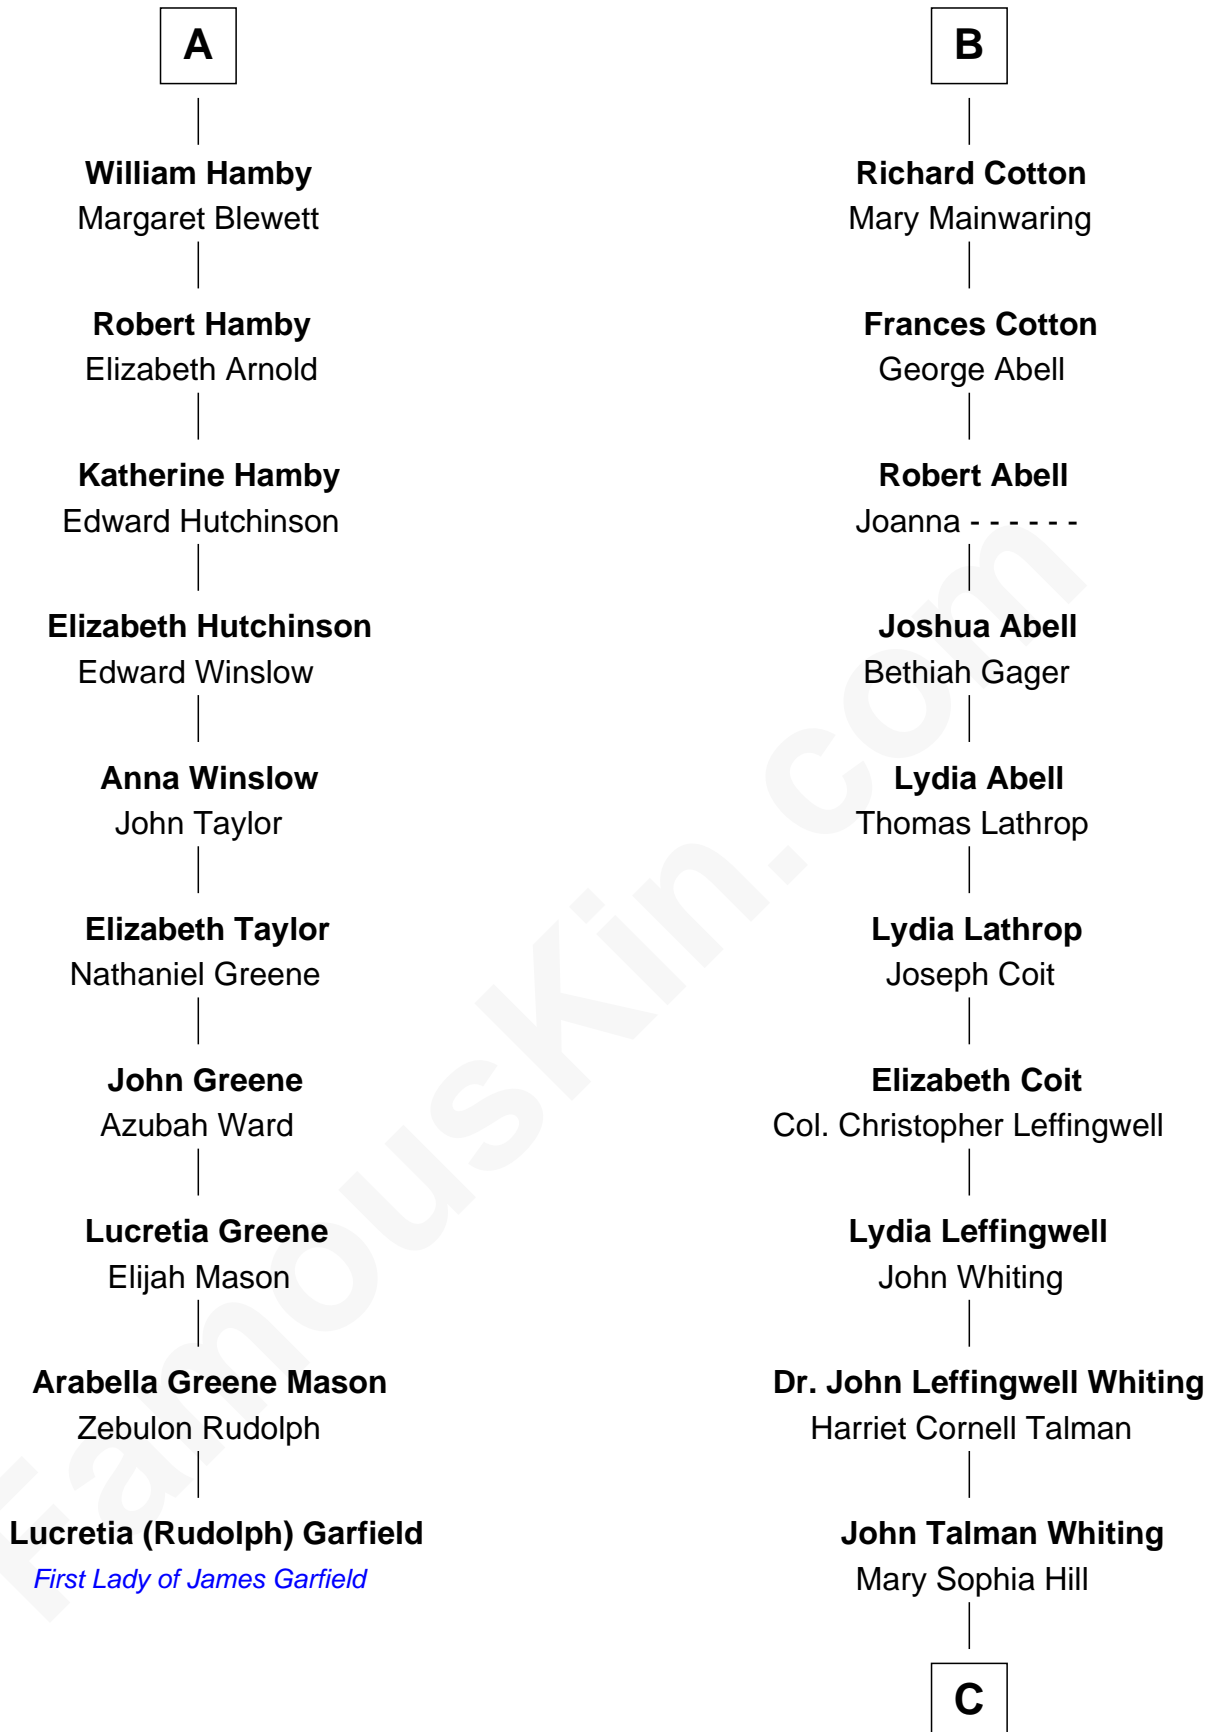

FamousKin.com

Relationship Chart of Lucretia (Rudolph) Garfield

First Lady of President James Garfield

16th cousin 4 times removed of

Adlai Stevenson III

U.S. Senator from Illinois

Sir Philip le Despencer

Joan de Cobham

Elizabeth - - - - -

Alice le Despenser

Sir John Sutton

Sir John Sutton

Constance Blount

Sir John Sutton

Elizabeth Berkeley

Jane Sutton

Thomas Mainwaring

Cecily Mainwaring

John Cotton

Sir George Cotton

Mary Onley

B

C

—
Mary DeGama Whiting