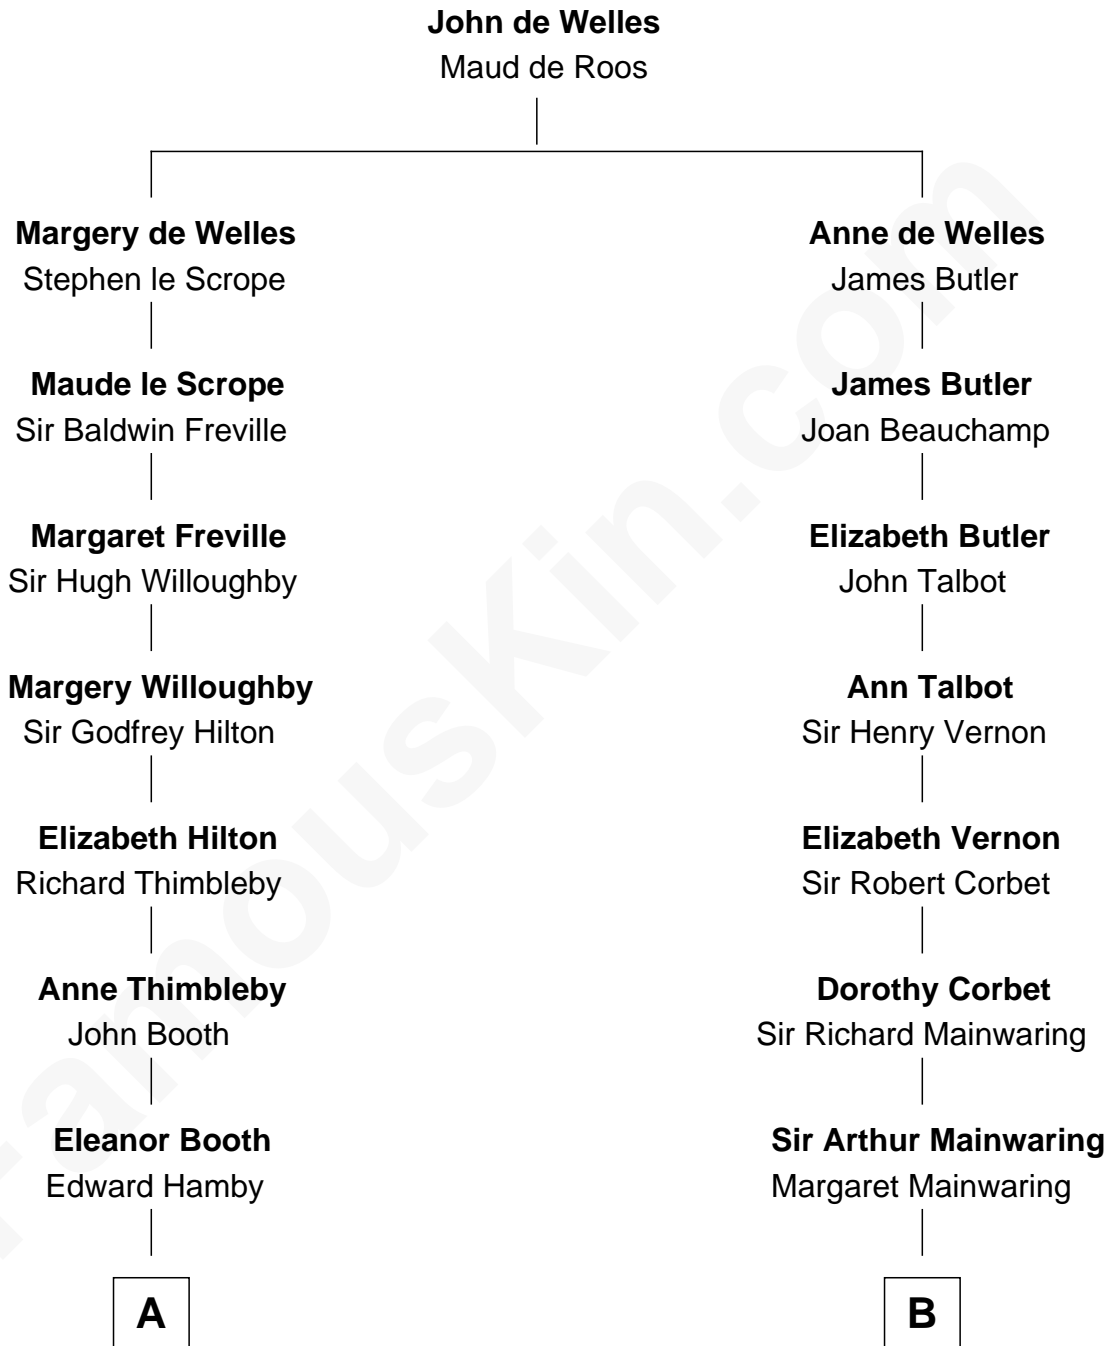

# FamousKin.com

## Relationship Chart of Lucretia (Rudolph) Garfield

*First Lady of President James Garfield*

16th cousin 4 times removed of

**Adlai Stevenson III**

*U.S. Senator from Illinois*

**C**

|  
**Mary DeGama Whiting**