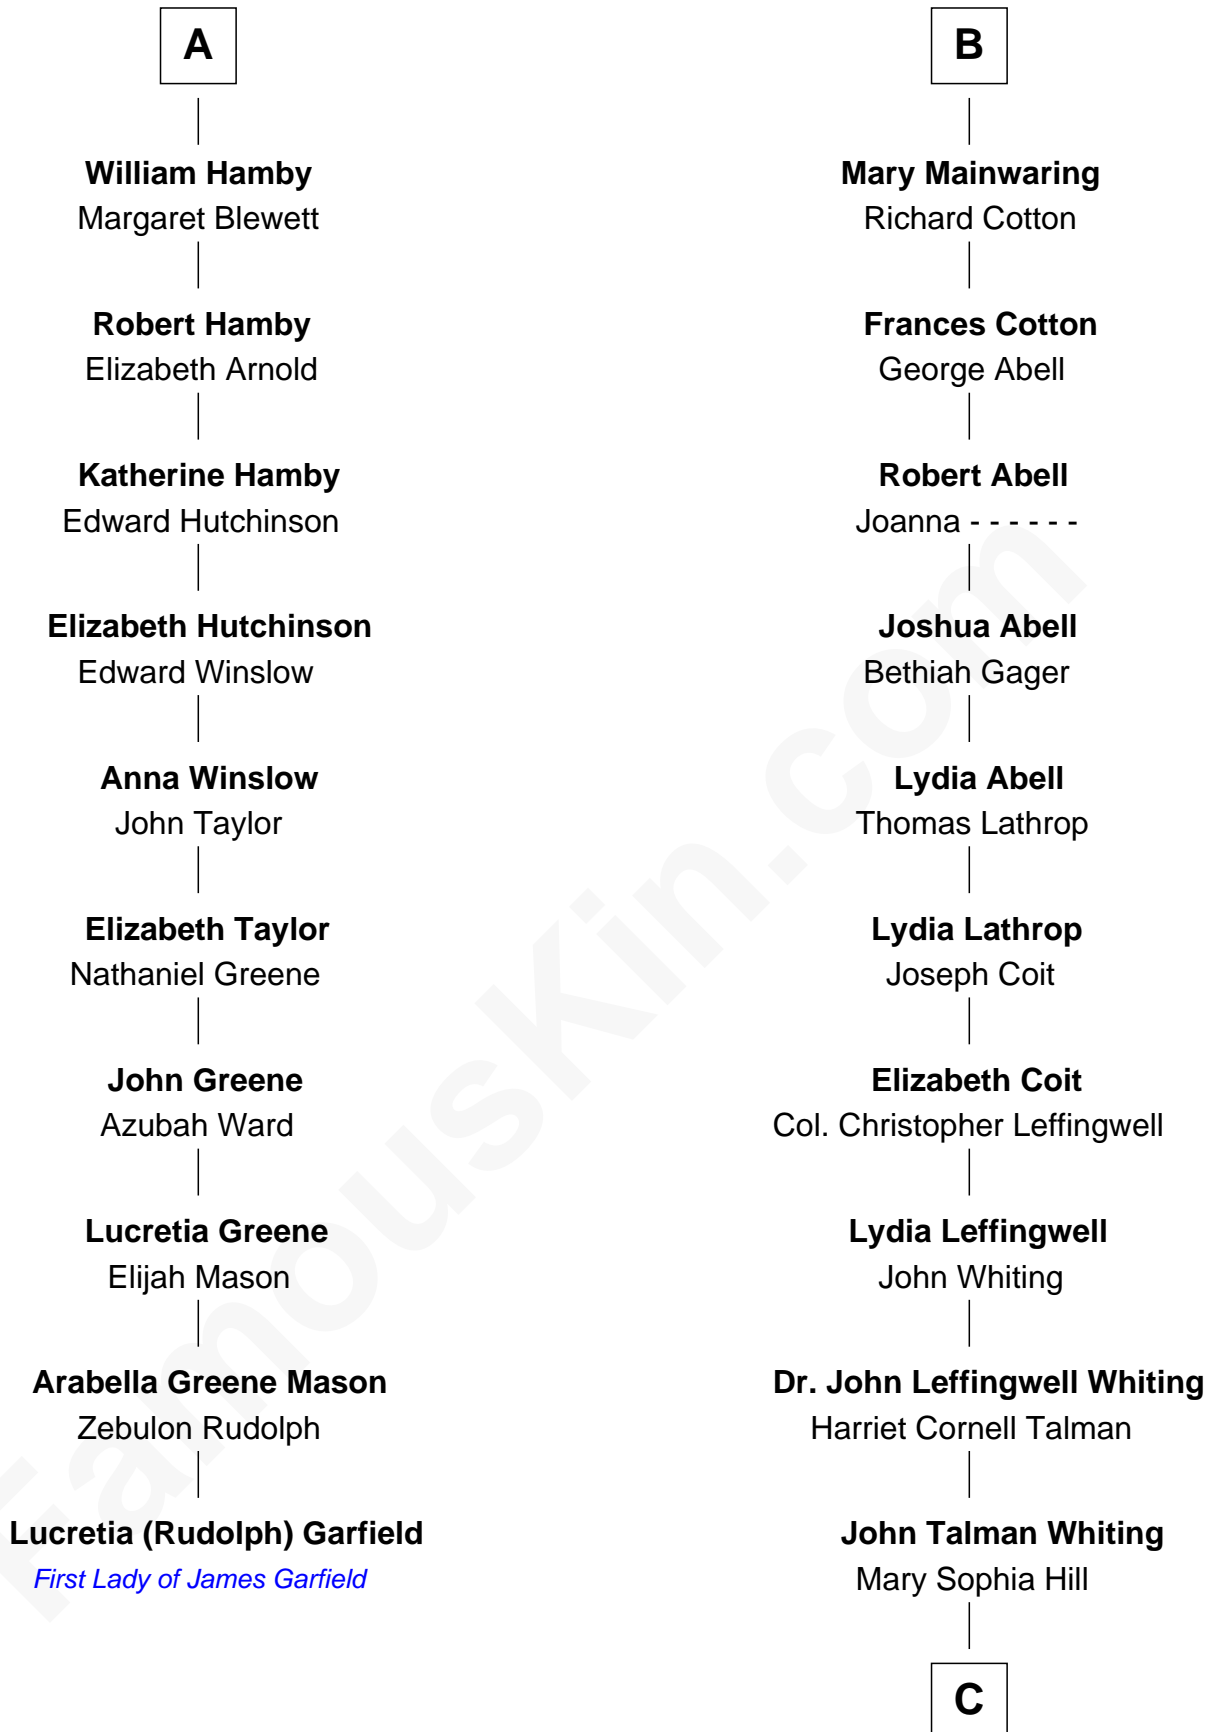

## Relationship Chart of Lucretia (Rudolph) Garfield

*First Lady of President James Garfield*

16th cousin 4 times removed of

**Adlai Stevenson III**

*U.S. Senator from Illinois*

**C**

|  
**Mary DeGama Whiting**

William Borden

|  
**John Borden**

Ellen Wallace Waller

|  
**Ellen Borden**

Adlai Ewing Stevenson

|  
**Adlai Stevenson III**

*U.S. Senator from Illinois*