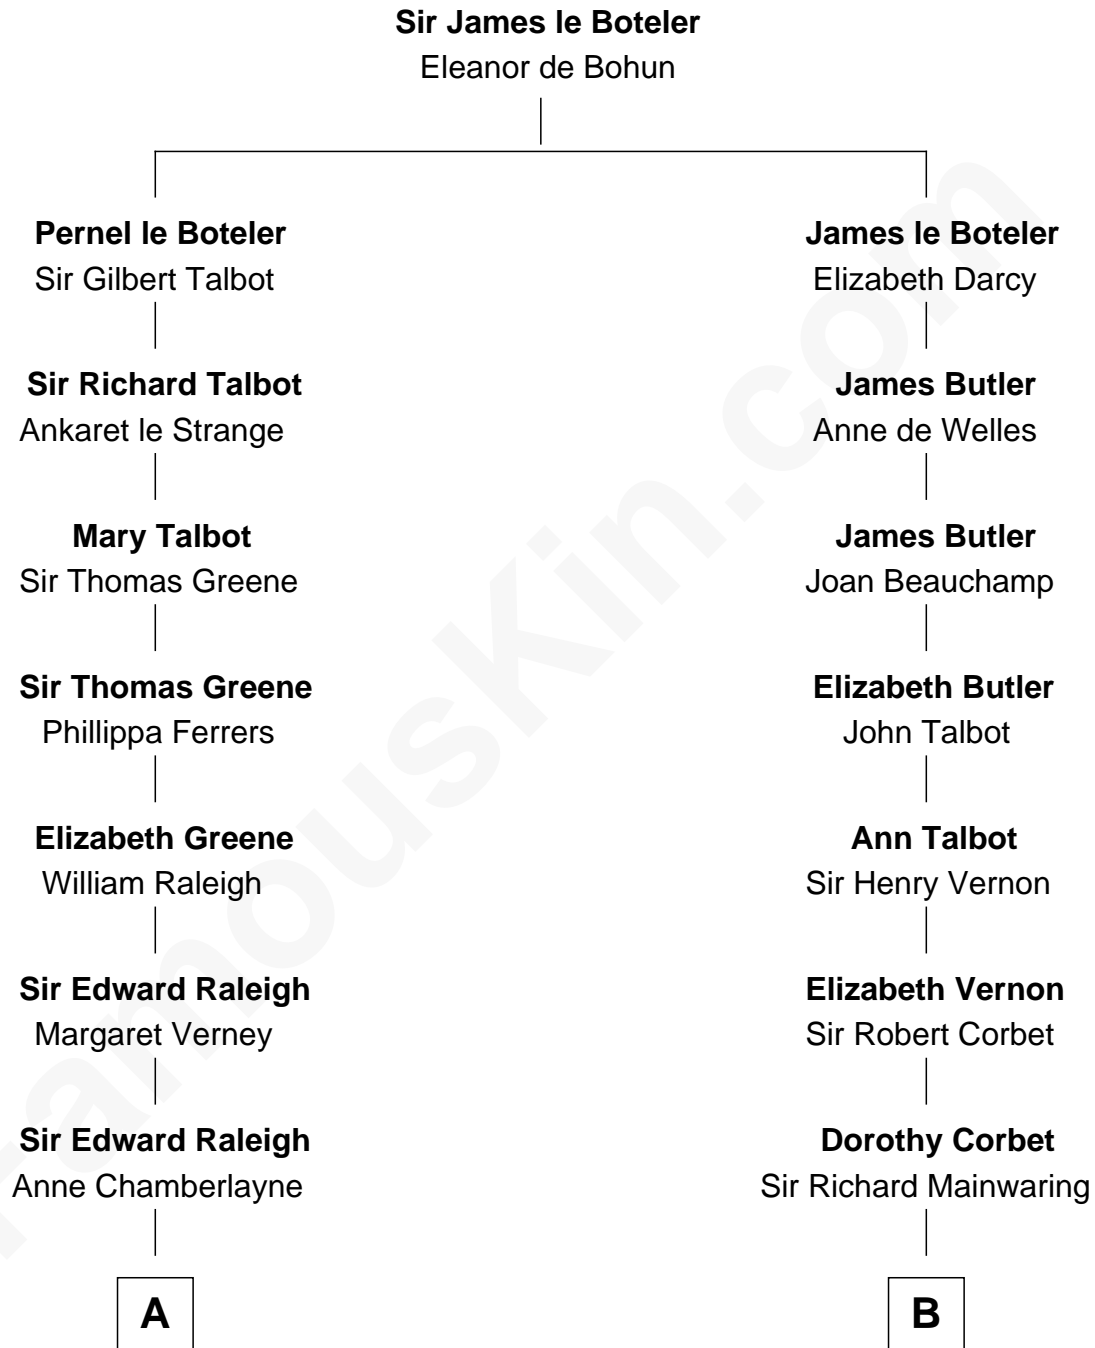

FamousKin.com

Relationship Chart of Lucretia (Rudolph) Garfield

First Lady of President James Garfield

17th cousin 4 times removed of

Adlai Stevenson III
U.S. Senator from Illinois

C

|
John Talman Whiting

Mary Sophia Hill

|
Mary DeGama Whiting

William Borden

|
John Borden

Ellen Wallace Waller

|
Ellen Borden

Adlai Ewing Stevenson

|
Adlai Stevenson III

U.S. Senator from Illinois