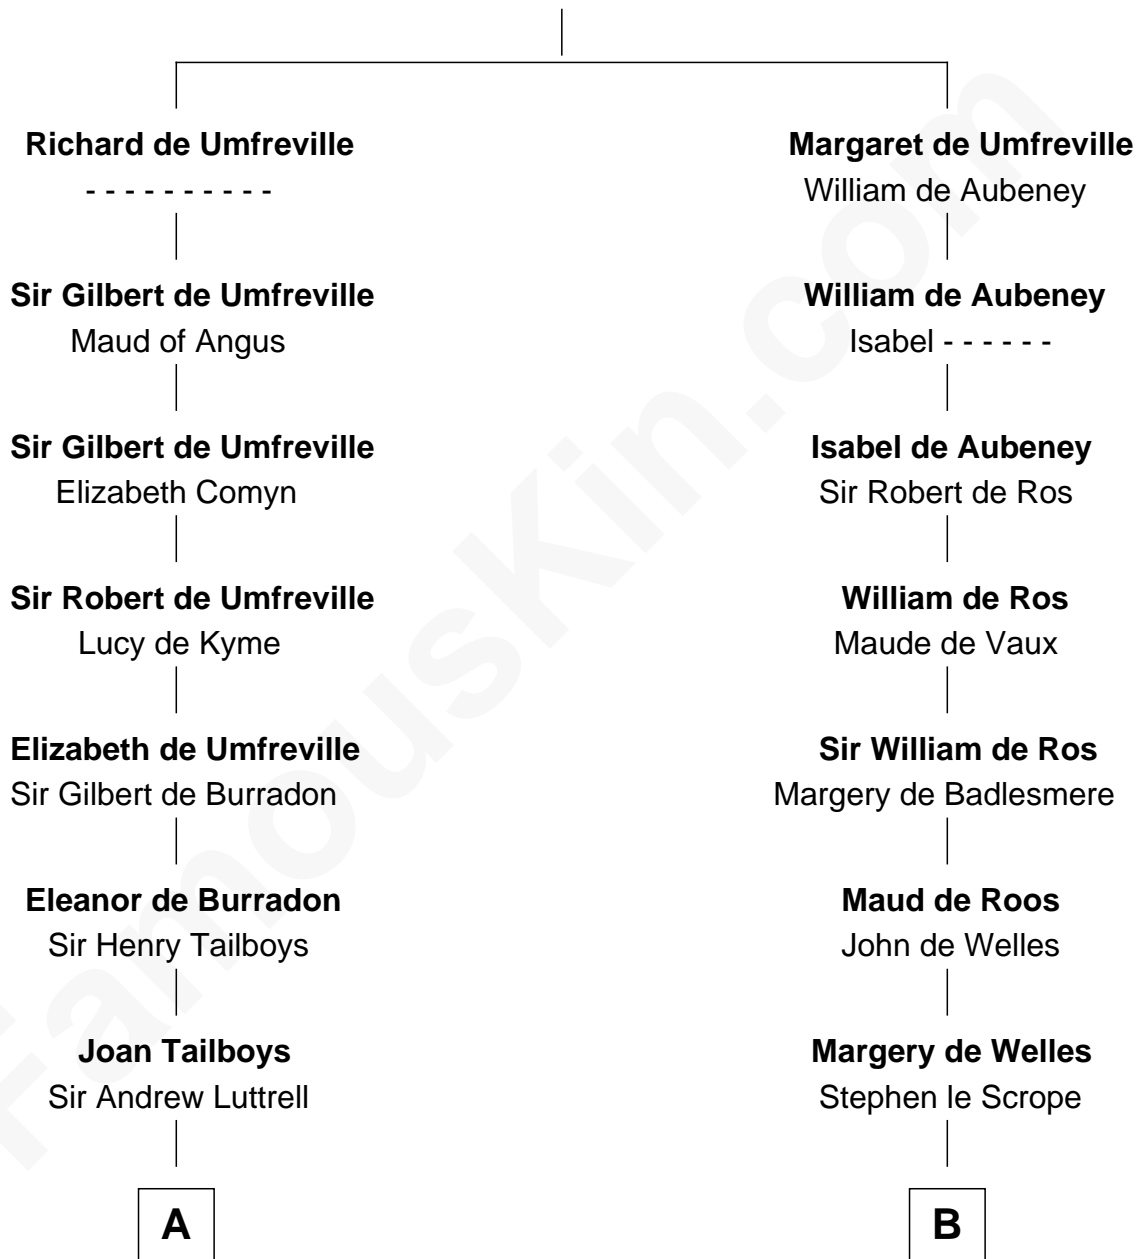

FamousKin.com

Relationship Chart of Lucretia (Rudolph) Garfield

First Lady of President James Garfield

20th cousin 1 time removed of

General Robert E. Lee

Confederate Army - U.S. Civil War

Sir Odinel de Umfreville

Alice de Lucy

C

Elizabeth Taylor
Nathaniel Greene

John Greene
Azubah Ward

Lucretia Greene
Elijah Mason

Arabella Greene Mason
Zebulon Rudolph

Lucretia (Rudolph) Garfield
First Lady of James Garfield

D