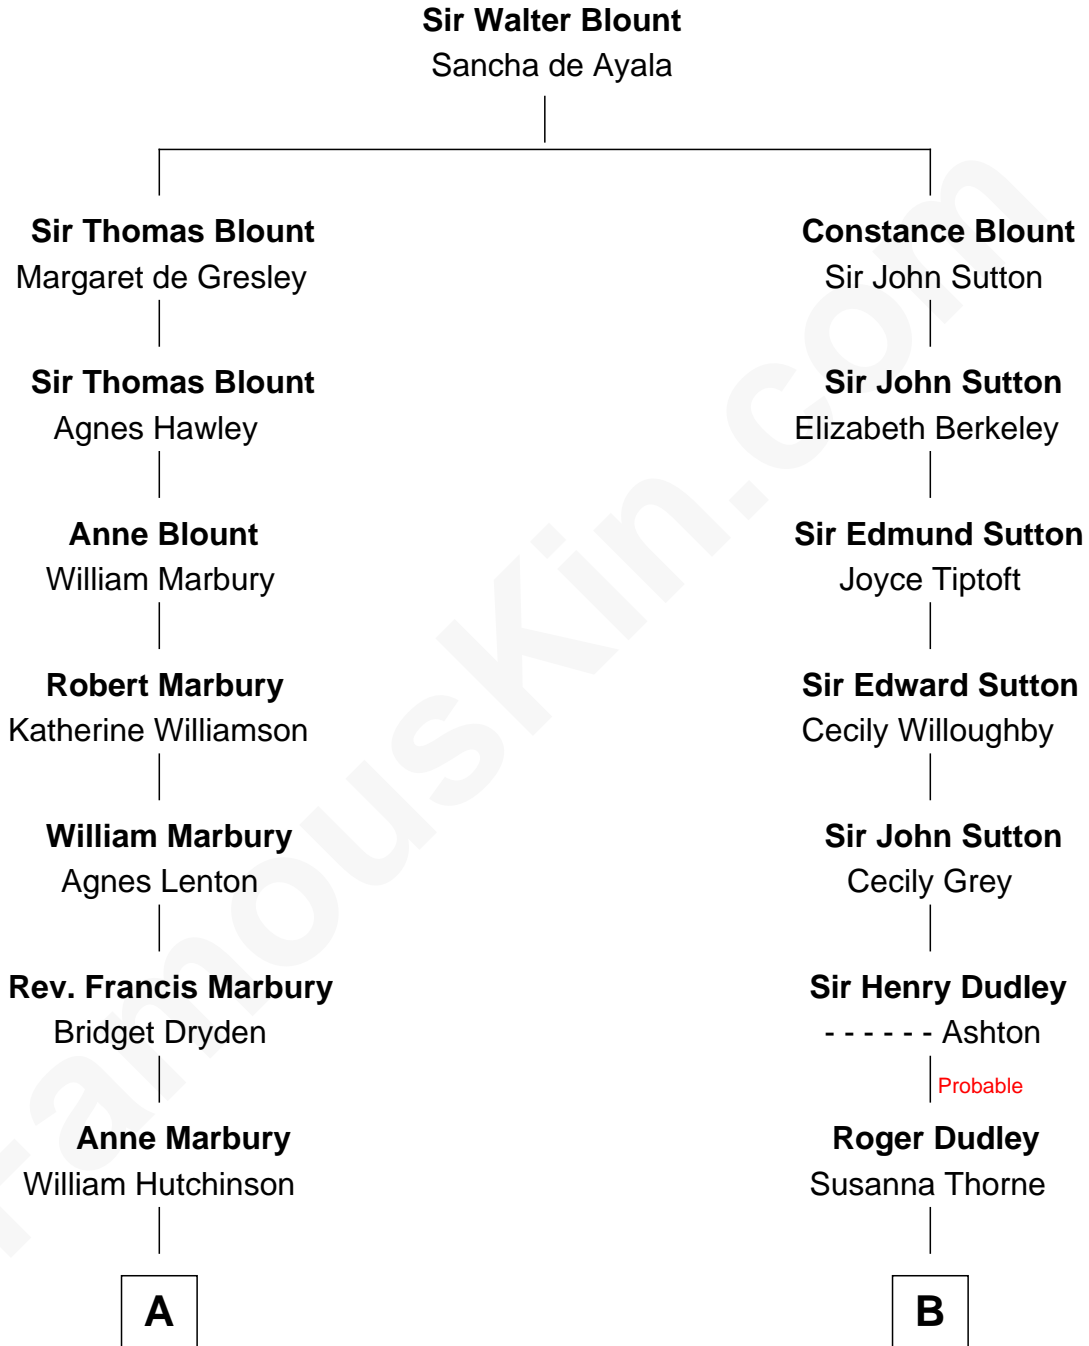

FamousKin.com
Relationship Chart of
Lucretia (Rudolph) Garfield
First Lady of President James Garfield

13th cousin 6 times removed of

Keri Russell
TV and Movie Actress

C

Emma Inez Fish
Kermit Sylvester Stephens