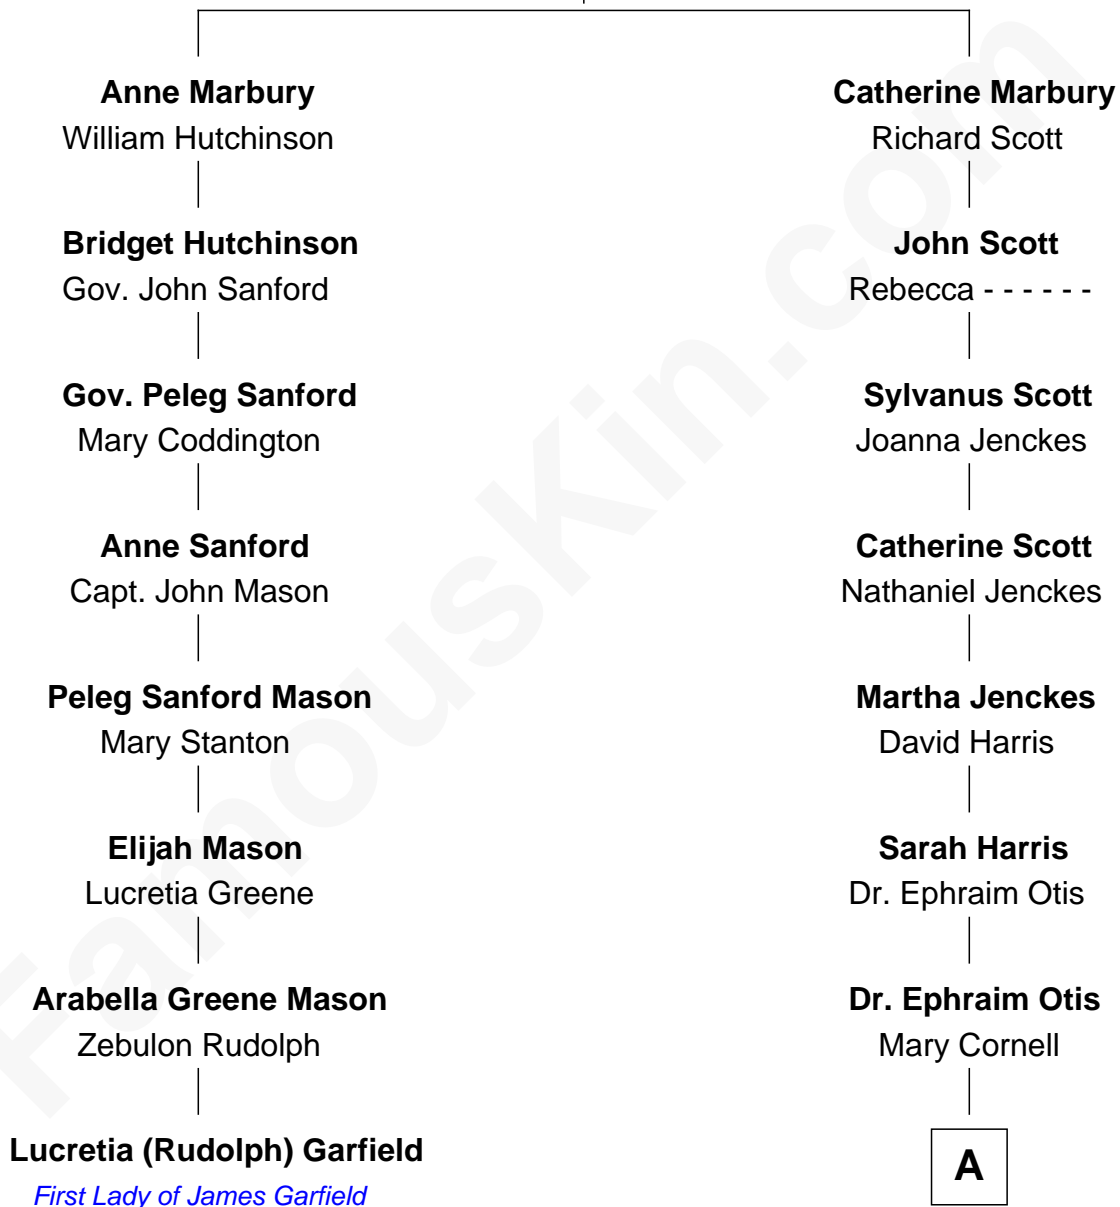

FamousKin.com

Relationship Chart of Lucretia (Rudolph) Garfield

First Lady of President James Garfield

7th cousin 3 times removed of

Amelia Earhart

Aviation Pioneer

Rev. Francis Marbury

Bridget Dryden

A

—
Isaac Otis

Caroline Abigail Curtis

—
Alfred Gideon Otis

Amelia Josephine Harres

—
Amelia Otis

Edwin Stanton Earhart

—
Amelia Earhart