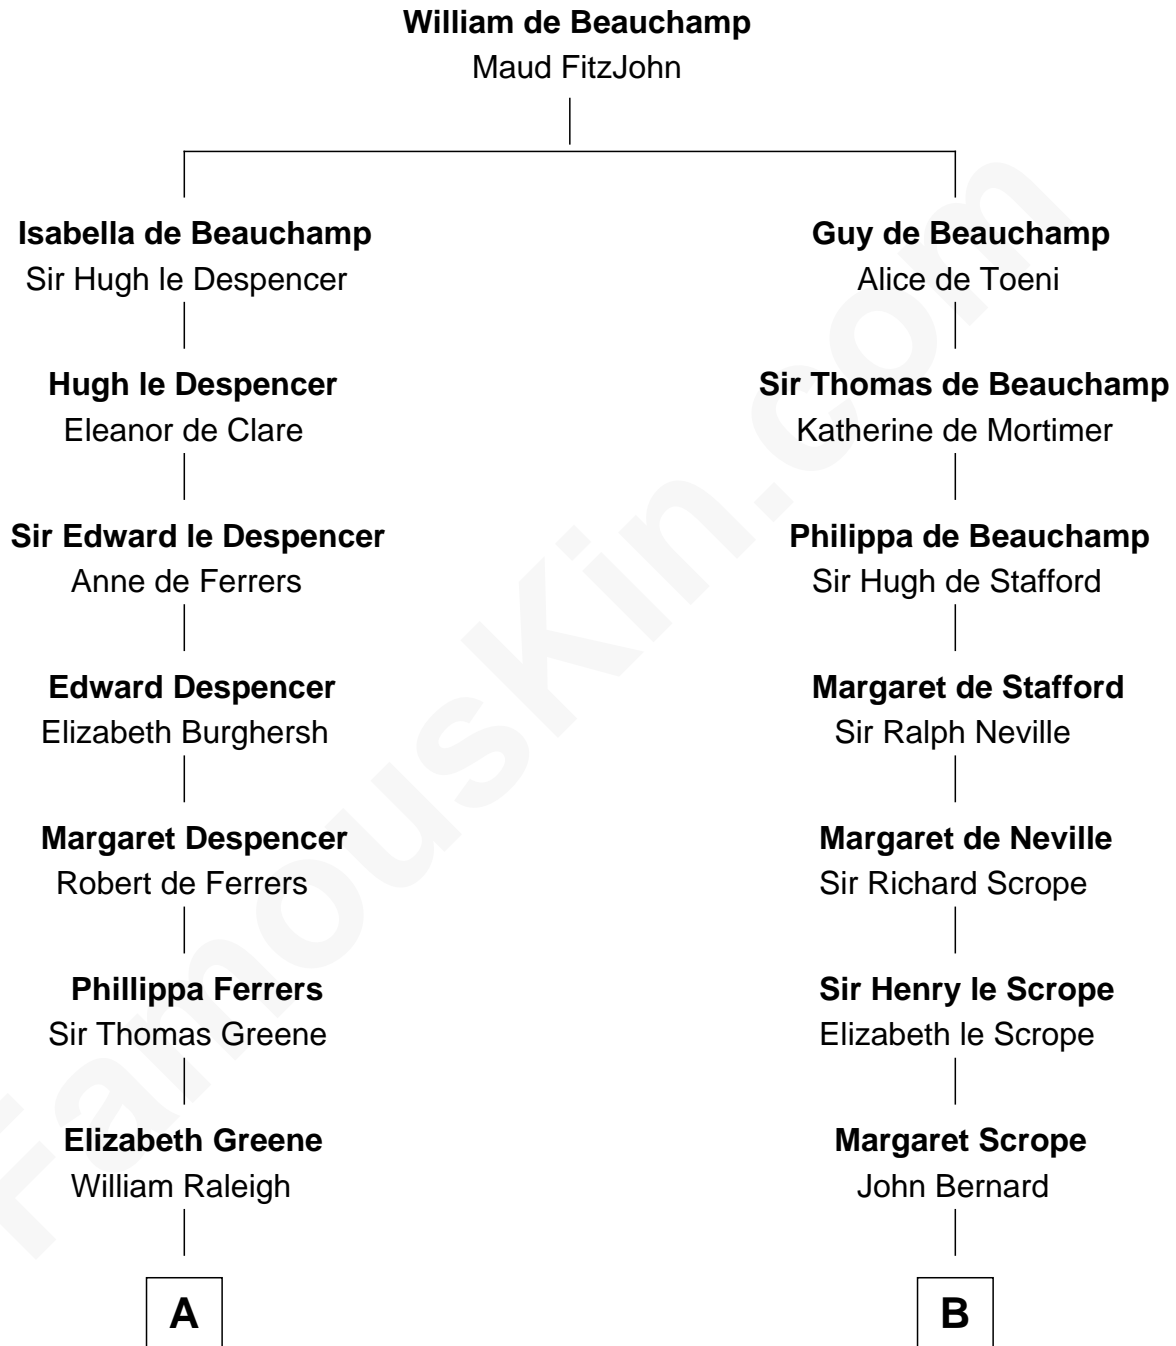

# FamousKin.com

## Relationship Chart of Lucretia (Rudolph) Garfield

*First Lady of President James Garfield*

16th cousin 3 times removed of

**William Henry Harrison**

*9th U.S. President*

**C**

—  
**Elijah Mason**  
Lucretia Greene

—  
**Arabella Greene Mason**  
Zebulon Rudolph

—  
**Lucretia (Rudolph) Garfield**  
*First Lady of James Garfield*

FamousKin.com