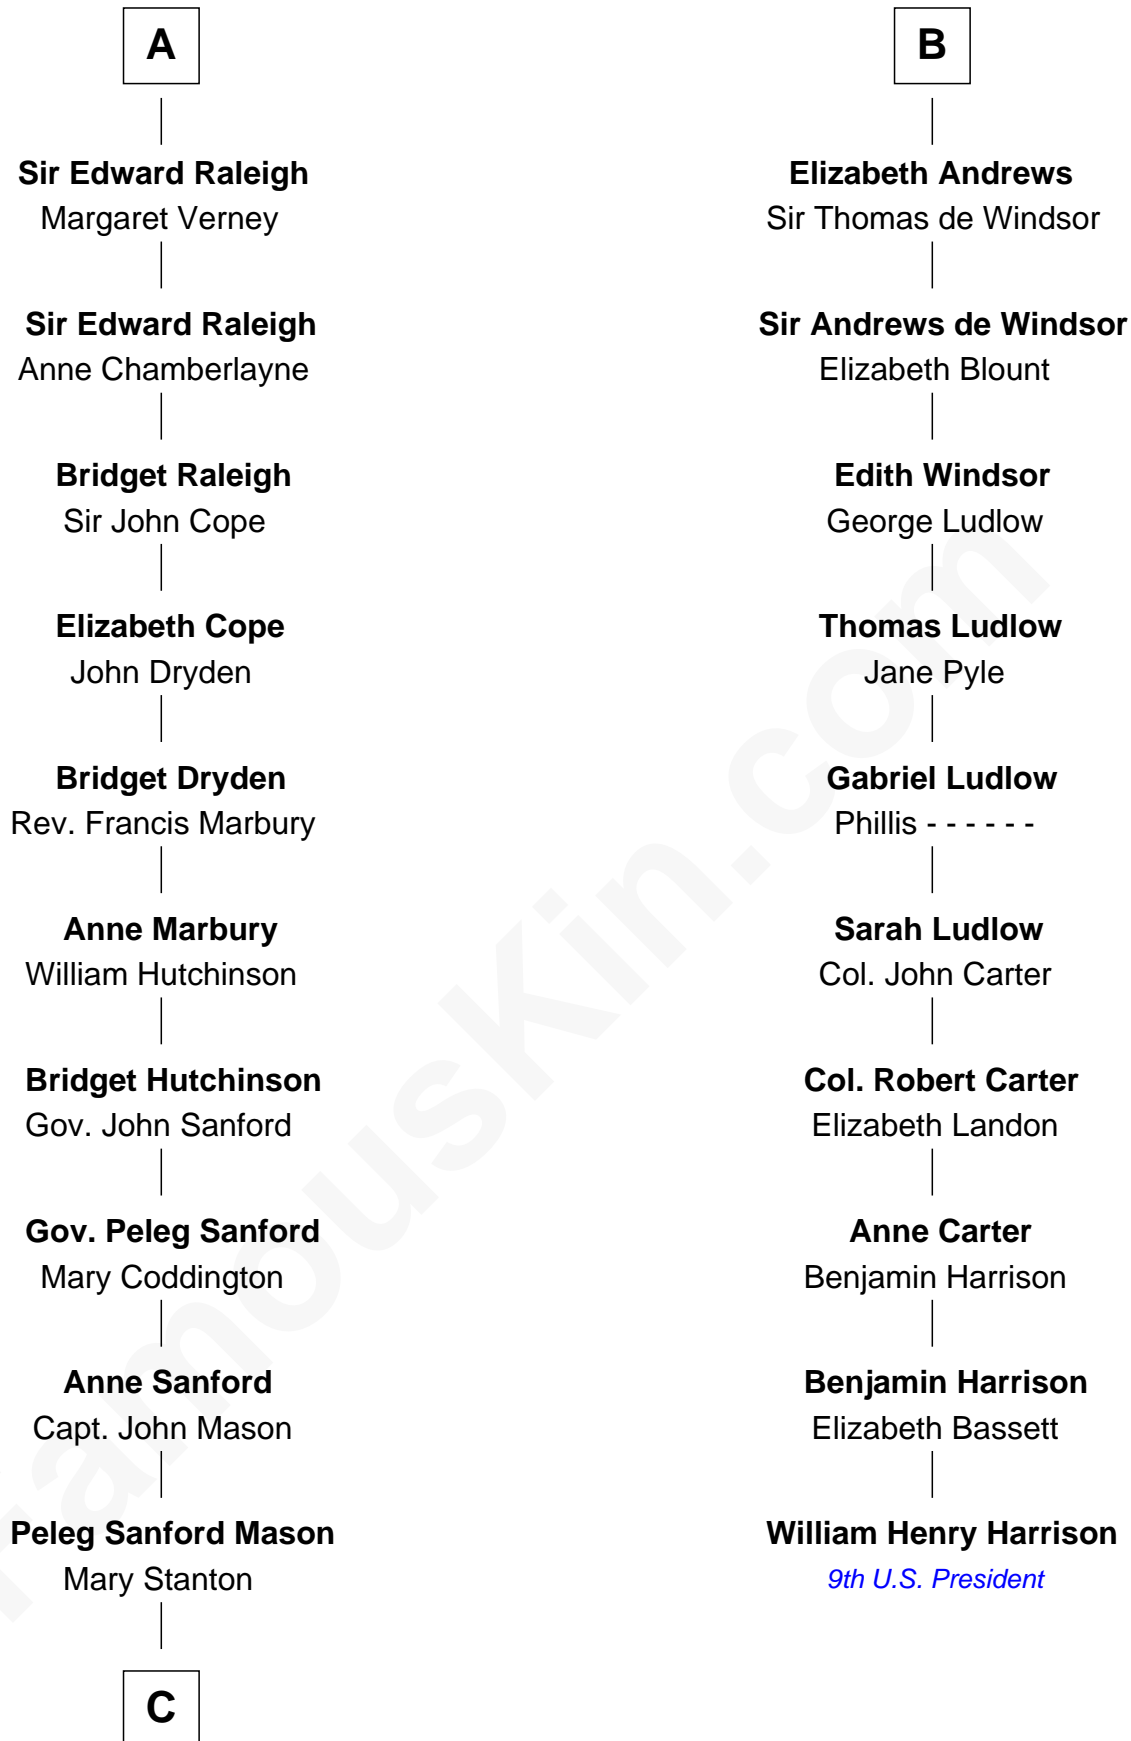

Margaret Despencer

Robert de Ferrers

Phillippa Ferrers

Sir Thomas Greene

Elizabeth Greene

William Raleigh

A

Eleanor le Despencer

Catherine de Beaumont

Elizabeth Luttrell

John Stratton

Elizabeth Stratton

John Andrews

B

C

Elijah Mason
Lucretia Greene

Arabella Greene Mason
Zebulon Rudolph

Lucretia (Rudolph) Garfield
First Lady of James Garfield

FamousKin.com