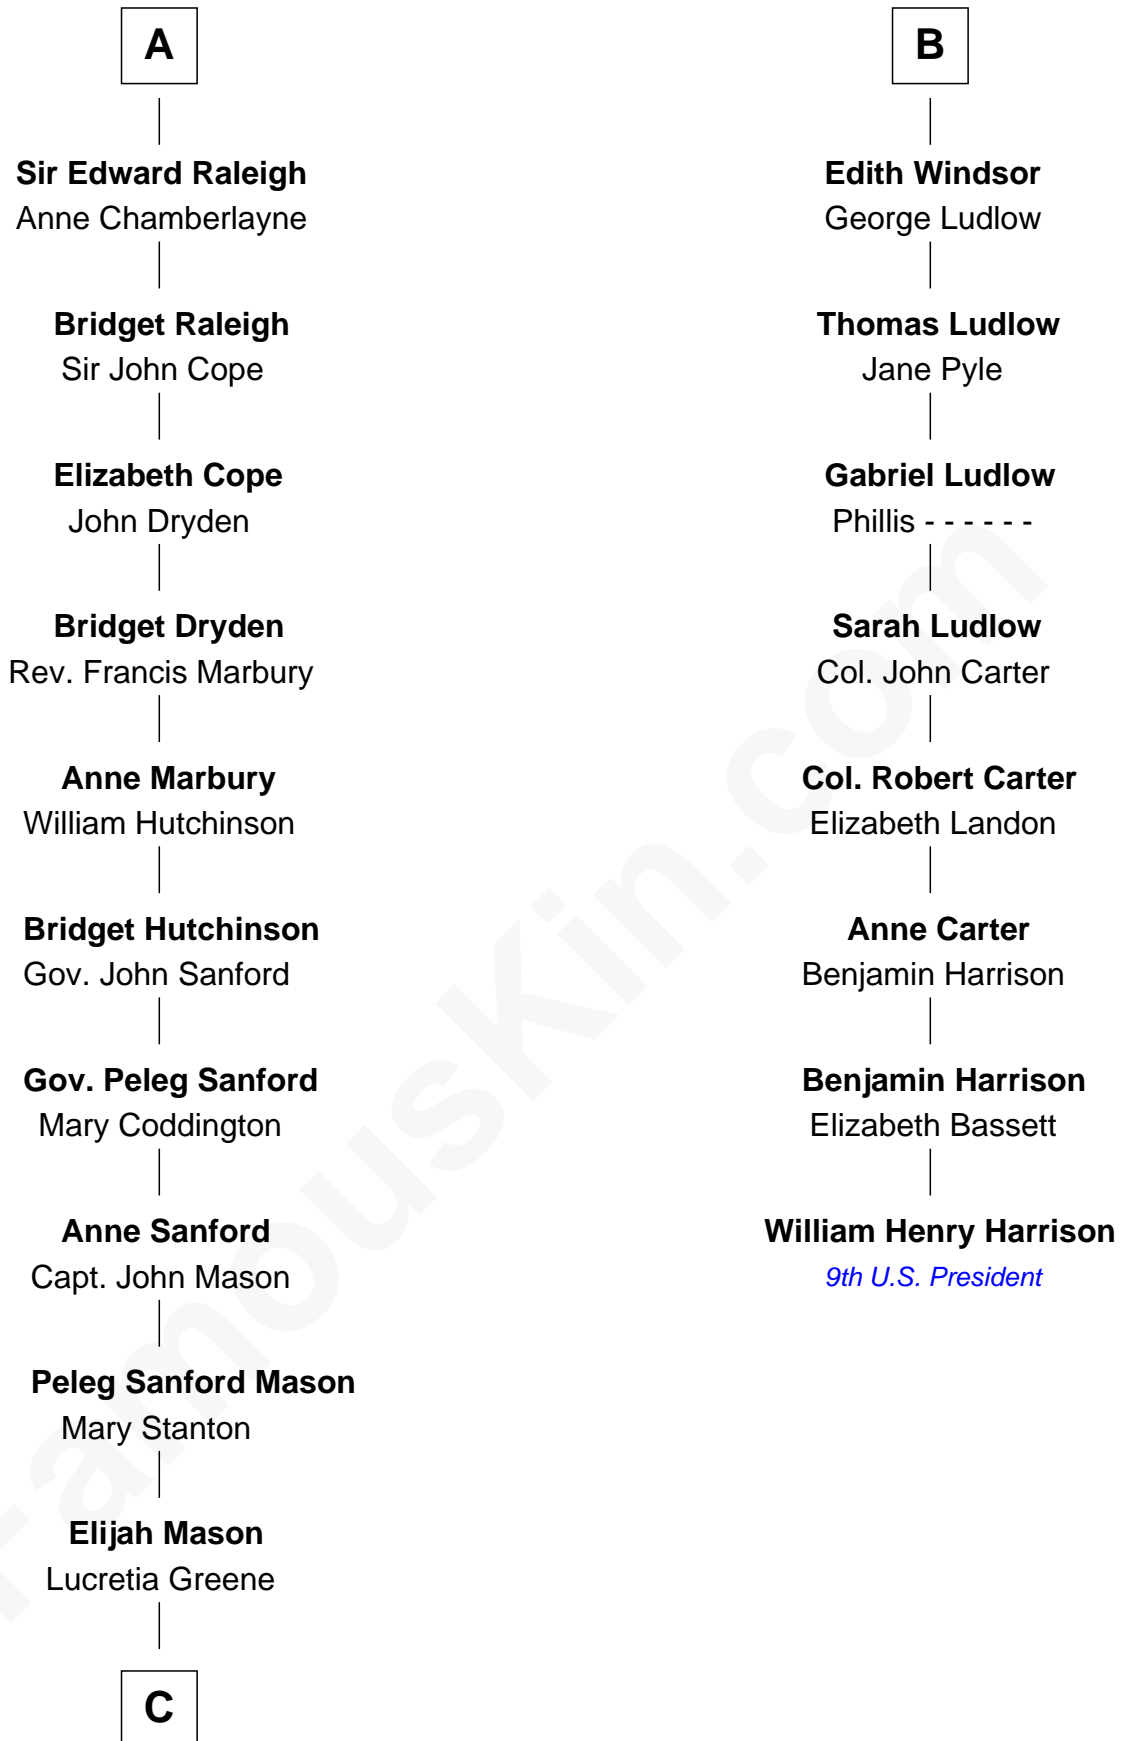

Eleanor de Bohun

Sir James le Boteler

Pernel le Boteler

Sir Gilbert Talbot

Sir Richard Talbot

Ankaret le Strange

Mary Talbot

Sir Thomas Greene

John Andrews

Elizabeth Andrews

Sir Thomas de Windsor

Sir Andrews de Windsor

Elizabeth Blount

B

C

Arabella Greene Mason

Zebulon Rudolph

Lucretia (Rudolph) Garfield

First Lady of James Garfield

FamousKin.com